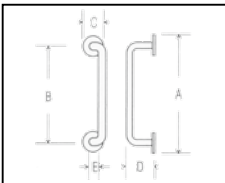

OFFSET DOOR HANDLE**1466****SOLID BRASS**

A 250 300 350mm

B 200 250 300mm

C 60 60 60mm

D 55 55 55mm

E 16 16 16mm

Grips: 200, 250, 300mm
 Plates: 250, 300, 350mm
 Other sizes to order
 All finishes available

OFFSET DOOR HANDLE**1467****SOLID BRASS**

A 240 290 340mm

B 200 250 300mm

C 38 38 38mm

D 55 55 55mm

E 16 16 16mm

Grip: 200, 250, 300mm
 Rose dia. 38mm
 All finishes available