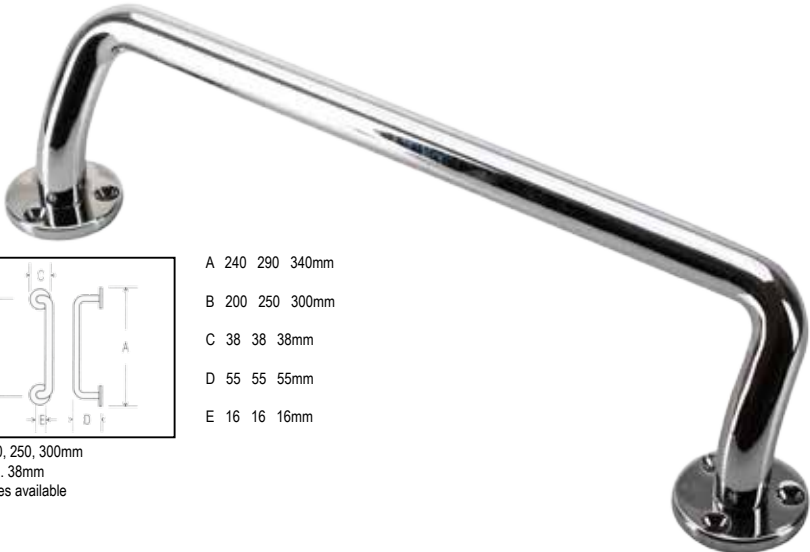

OFFSET DOOR HANDLE**1466****SOLID BRASS**

A 250 300 350mm

B 200 250 300mm

C 60 60 60mm

D 55 55 55mm

E 16 16 16mm

Grips: 200, 250, 300mm
 Plates: 250, 300, 350mm
 Other sizes to order
 All finishes available

OFFSET DOOR HANDLE**1467****SOLID BRASS**

A 240 290 340mm

B 200 250 300mm

C 38 38 38mm

D 55 55 55mm

E 16 16 16mm

Grip: 200, 250, 300mm
 Rose dia. 38mm
 All finishes available