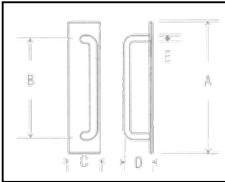

OFFSET DOOR HANDLE**1466****SOLID BRASS**

A 250 300 350mm

B 200 250 300mm

C 60 60 60mm

D 55 55 55mm

E 16 16 16mm

Grips: 200, 250, 300mm
 Plates: 250, 300, 350mm
 Other sizes to order
 All finishes available

OFFSET DOOR HANDLE**1467****SOLID BRASS**

A 240 290 340mm

B 200 250 300mm

C 38 38 38mm

D 55 55 55mm

E 16 16 16mm

Grip: 200, 250, 300mm
 Rose dia. 38mm
 All finishes available