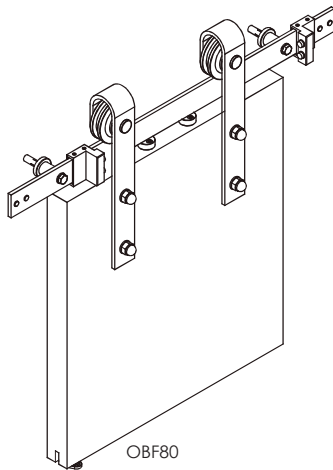

Open Bar Rail Timber 80

Maximum door weight	80kg
Maximum door width	1.1m
Door thickness	35-44mm

Sets - includes track and fittings for one door

Description	Code
Open Bar Rail 80 kit - 2m powder coated black	OBF80-20PB
Open Bar Rail 80 kit - 2.5m powder coated black	OBF80-25PB
Open Bar Rail 80 kit - 2m stainless steel	OBF80-20
Open Bar Rail 80 kit - 2.5m stainless steel	OBF80-25
Open Bar Rail 80 - 2m antique bronze	OBF80-20ABZ
Open Bar Rail 80 - 2.5m antique bronze	OBF80-25ABZ

Rail joiners

Description	Code
Open Bar Rail 80 joining bracket - powder coated black	80B-JBPB
Open Bar Rail 80 joining bracket - stainless steel	80B-JB
Open Bar Rail 80 joining bracket - antique bronze	80B-JBABZ

Wall bracket spacer discs

Description	Code
Open Bar Rail 80 14mm spacer disc (use behind wall mounting brackets) - powder coated black	OBF80-PACKERPBK
Open Bar Rail 80 14mm spacer disc (use behind wall mounting brackets) - stainless steel	OBF80-PACKERSS
Open Bar Rail 80 14mm spacer disc (use behind wall mounting brackets) - antique bronze	OBF80-PACKERABZ

Guides

Description	Code
Stainless steel sawcut guide - stainless steel	531T
Stainless steel sawcut guide - PVD black finish	531TPR
Adjustable guide for multiple panels	106AT
94 Series guide - stainless steel plate and precision bearing	106E/94
94 Series guide - large stainless steel mounting plate and precision bearing	106RB/94
94 Series guide - stainless steel angle plate with adjustable precision bearing	106A/94