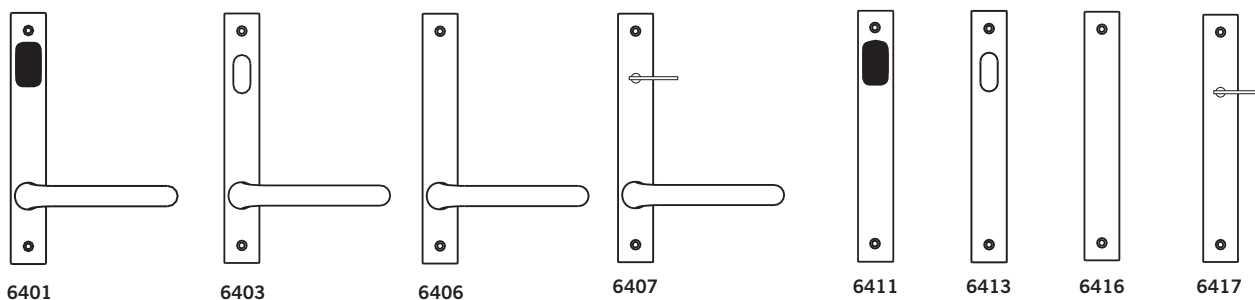

### How to order:

- Nominate furniture style
- Plate function **6400**
- Plate Option **LED**
- Nominate lever **30**  
(if applicable)
- Nominate fixed **F**  
Lever function
- Nominate handing **LH or RH**  
(if applicable)
- Specify finish **SSS**  
**PSS**  
**PPC**

### Handing:

When ordering internal plates with handed lever designs, handing is as per external plate.

External concealed fix plates with lever

External concealed fix plain plates

Internal visible fix plain plates

Internal visible fix plain plates

**Lever options & backset suitability – based on frame 12mm stop** ● Yes – No

Lever Style	23	25.4	30	38	Lever Style	23	25.4	30	38
30 - Noosa	●	●	●	●	39 - Manly	—	—	●	●
31 - Sorrento	●	●	●	●	40 - Mandurah	—	—	●	●
37 - Torquay	—	—	●	●					