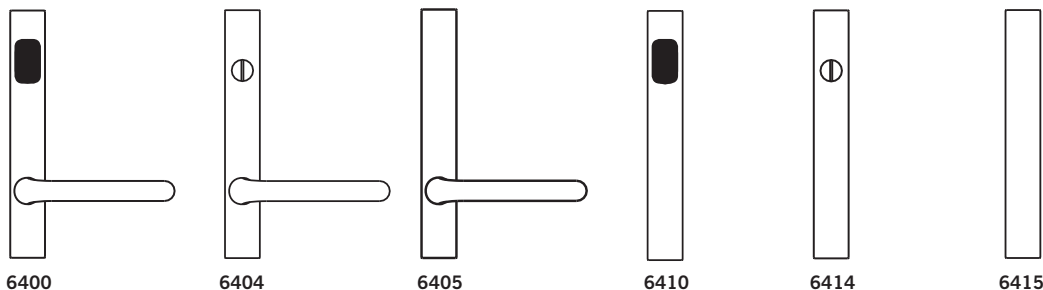

## Features

- A true rectangular narrow plate displaying clean modern lines with bevelled edges
- Manufactured using hygienic and corrosion resistant 316 Solid Stainless Steel
- A characteristic feature of Stainless Steel door furniture is the naturally gleaming finish
- Concealed fixed external plates with visible fixed internal plates connected with bolt through fixings
- Extensive range of optional plate functions
- Designed with bolt through fixing for use with Australian narrow stile mortice locks and latches
- Non handed plate with oscillating lever action for quick reversal of handing.
- Heavy duty spring mechanism manufactured using the highest grade materials
- Nylon shim preventing metal to metal wear and providing a smoother friction free movement
- All turn snibs and privacy snibs on plate are supplied with a heavy duty star spindle for positive turn actuation and furthermore provides for true installation alignment
- Certain Coastal Series lever designs are not compatible with all narrow backset mortice locks. Check your requirements against the suitability chart in this brochure
- Disabled turn's on plates 6407 and 6417 feature a user friendly finger grip of non entrapment design. Designed with the assistance of access consultants and are AS1428.1 compliant

### How to order:

- Nominate furniture style
- Plate function **6400**
- Plate Option **LED**
- Nominate lever **30**  
(if applicable)
- Nominate fixed **F**  
Lever function
- Nominate handing **LH or RH**  
(if applicable)
- Specify finish **SSS**  
**PSS**  
**PPC**

### Handing:

When ordering internal plates with handed lever designs, handing is as per external plate.

External concealed fix plates with lever

External concealed fix plain plates

Internal visible fix plain plates