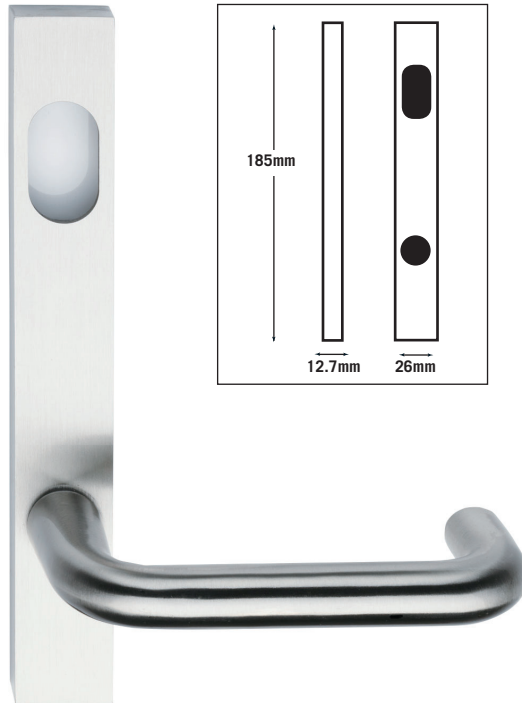

How to order:

- Nominate furniture style
- Plate function **6400**
- Plate Option **LED**
- Nominate lever **30**
  (if applicable)
- Nominate fixed **F**
  Lever function
- Nominate handing **LH or RH**
  (if applicable)
- Specify finish **SSS**
  PSS
  PPC

Handing:

When ordering internal plates with handed lever designs, handing is as per external plate.