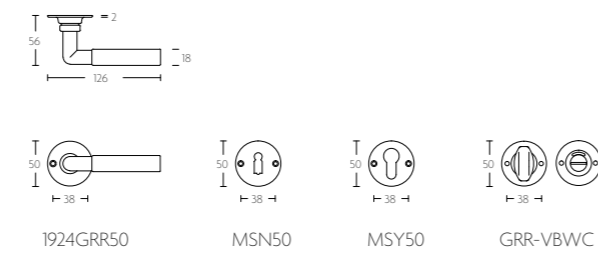

1924GRR50 MSN50 MSY50 GRR-VBWC

1927
inspired by Wilhelm Wagenfeld / Bauhaus