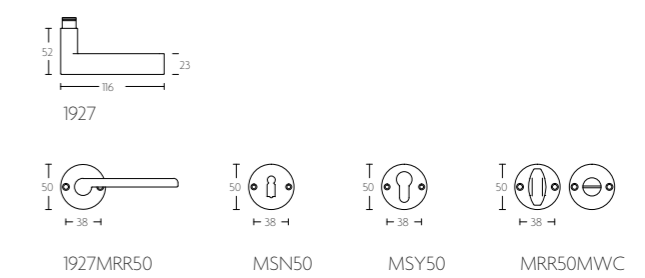

1923MRR50 MSN50 MSY50 MRR50MWC

1927
inspired by Wilhelm Wagenfeld / Bauhaus

mat nikkel
satin nickel

glans nikkel
bright nickel

messing ongelakt
brass unlacquered

massieve deurkruk, ongeveerd op rozet | solid unsprung lever handle on rose