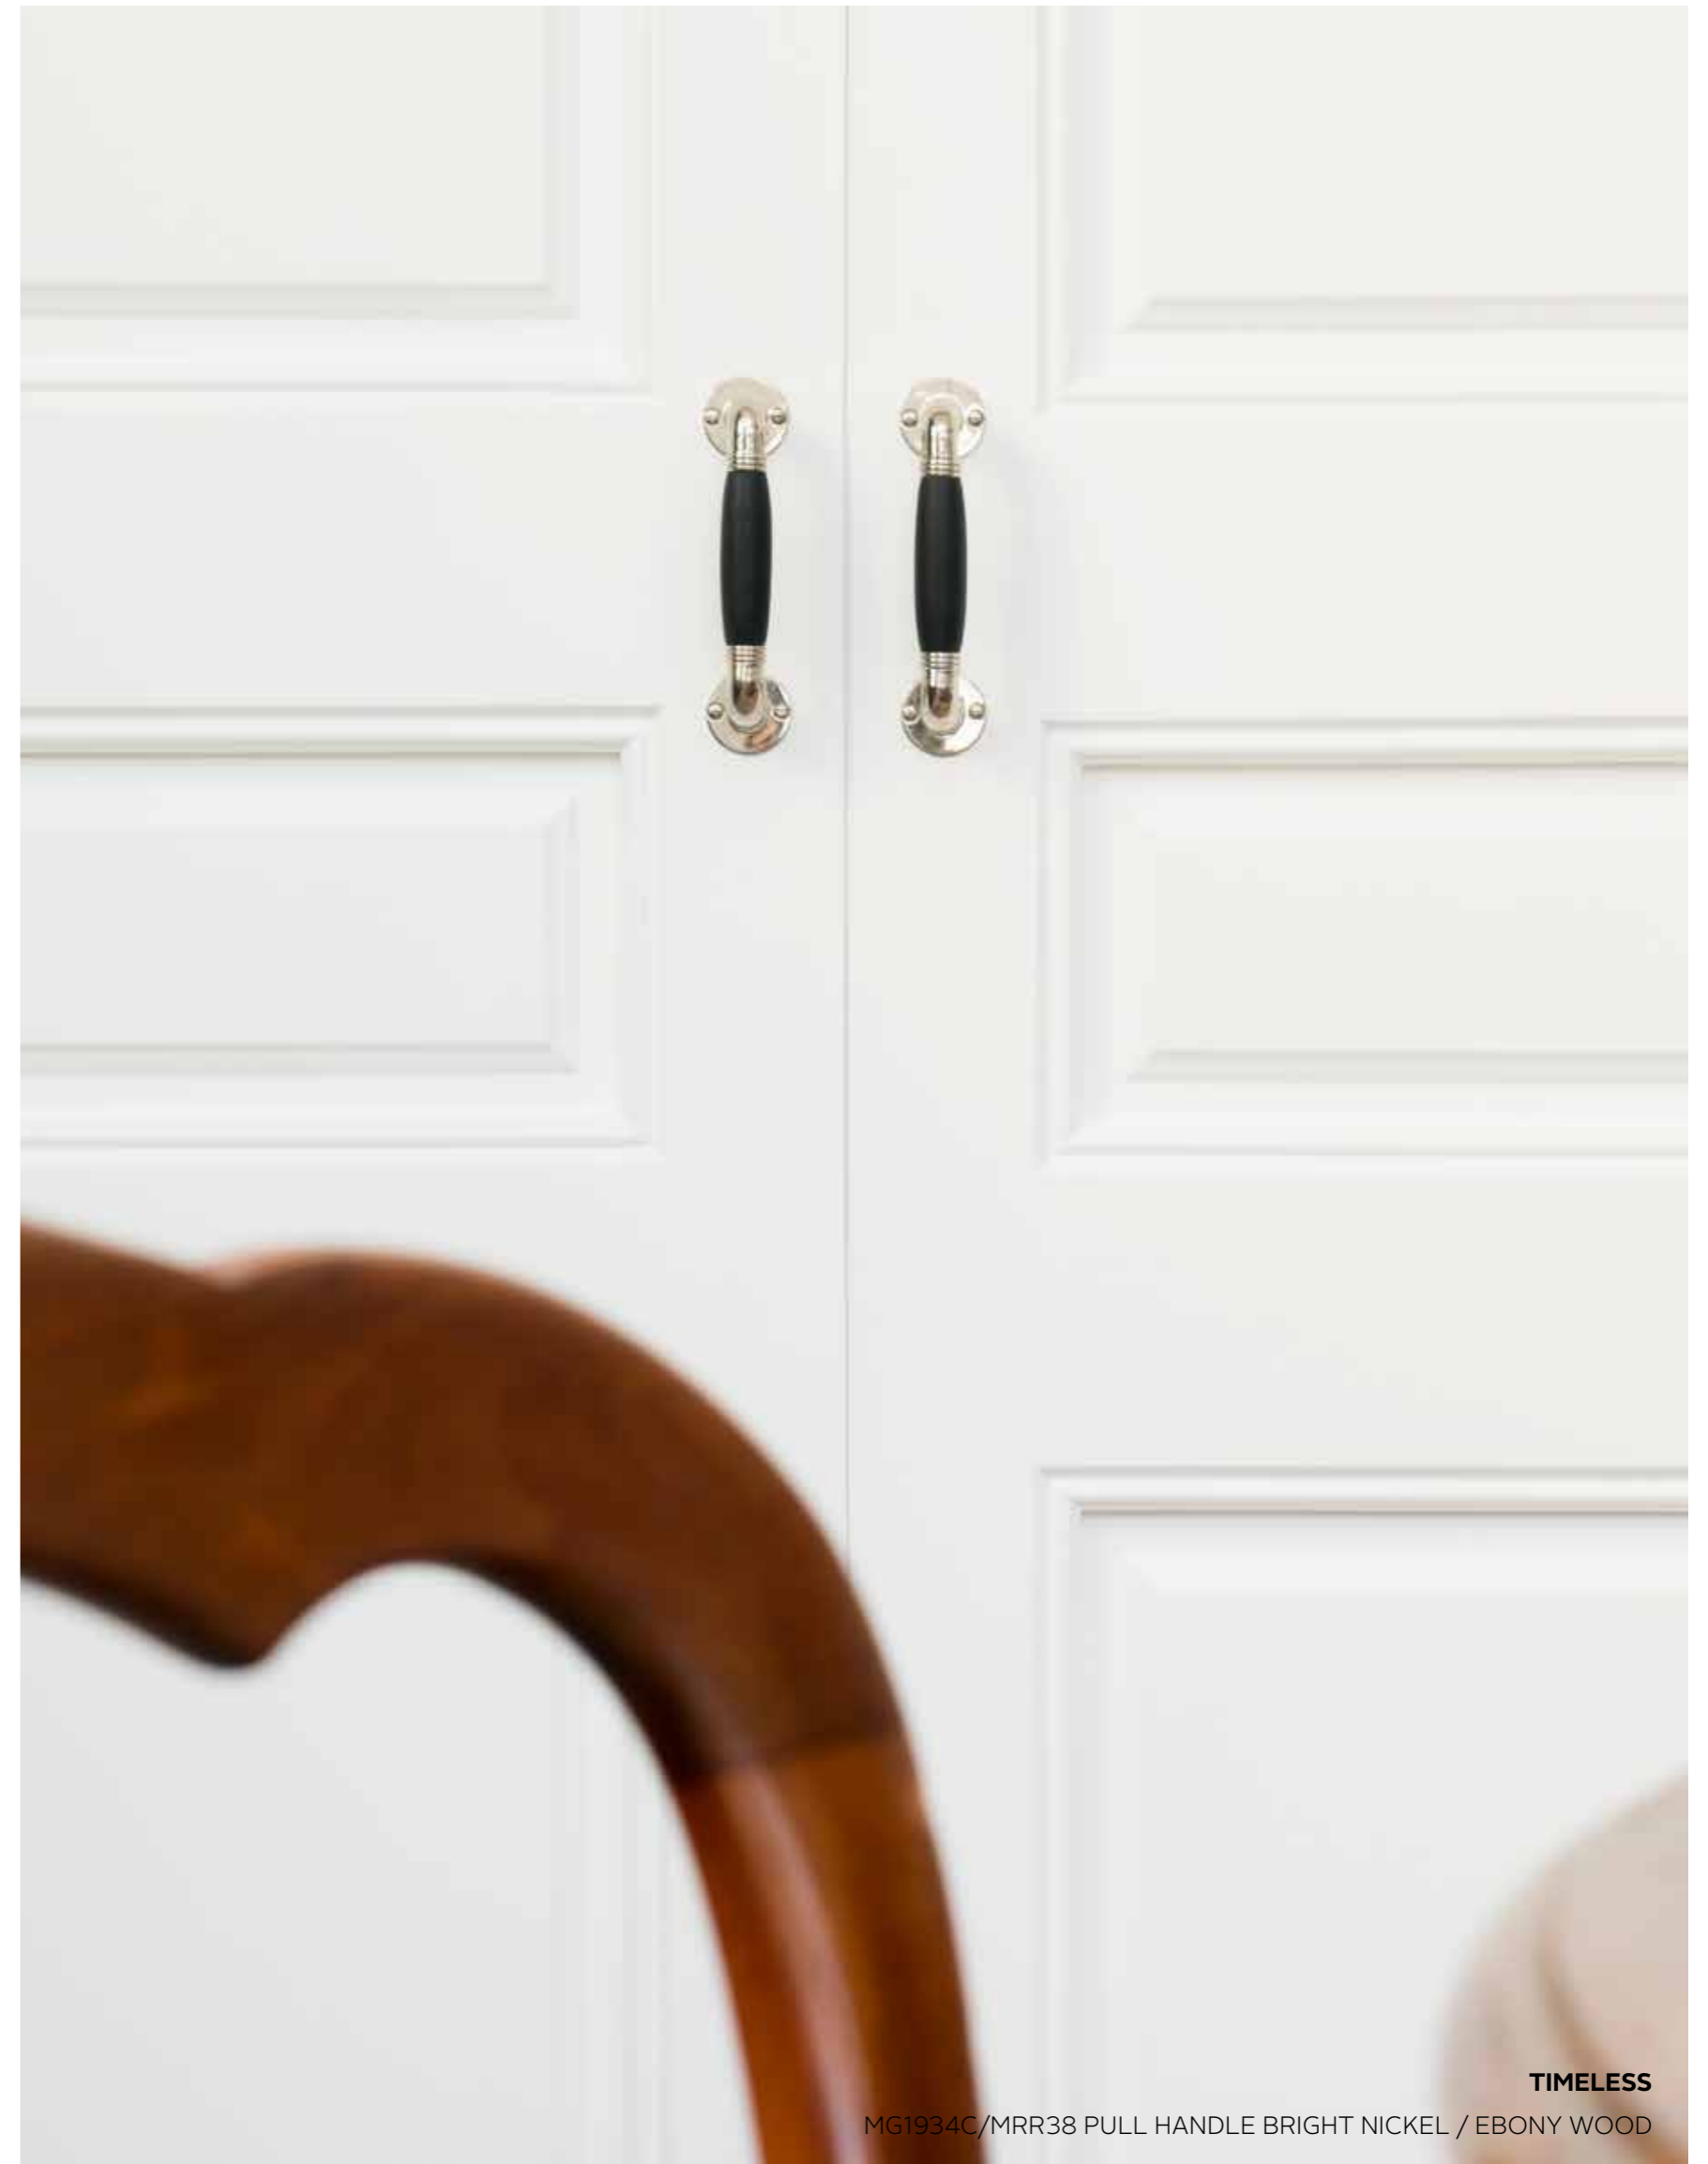

TIMELESS
MG1934C/MRR38 PULL HANDLE BRIGHT NICKEL / EBONY WOOD