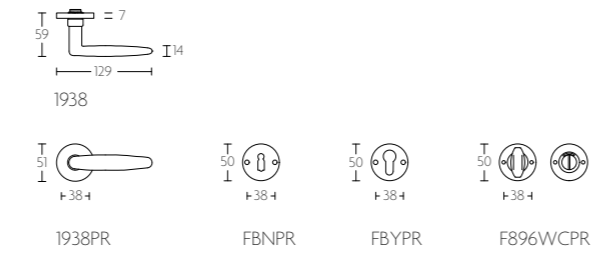

1938PR FBINPR FBYP F896WCPR

1938
inspired by Willem Marinus Dudok