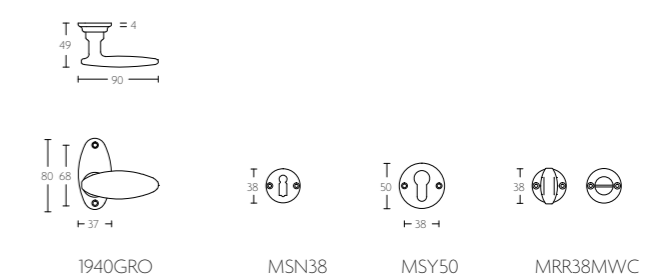

1938GRR50 MSN50 MSY50 GRR-VBWC

1940

mat nikkel
satin nickel

glans nikkel
bright nickel

massieve deurkruk geveerd, vast-draaibaar
op rozet | solid sprung lever handle attached
to rose | also available on plate, on request