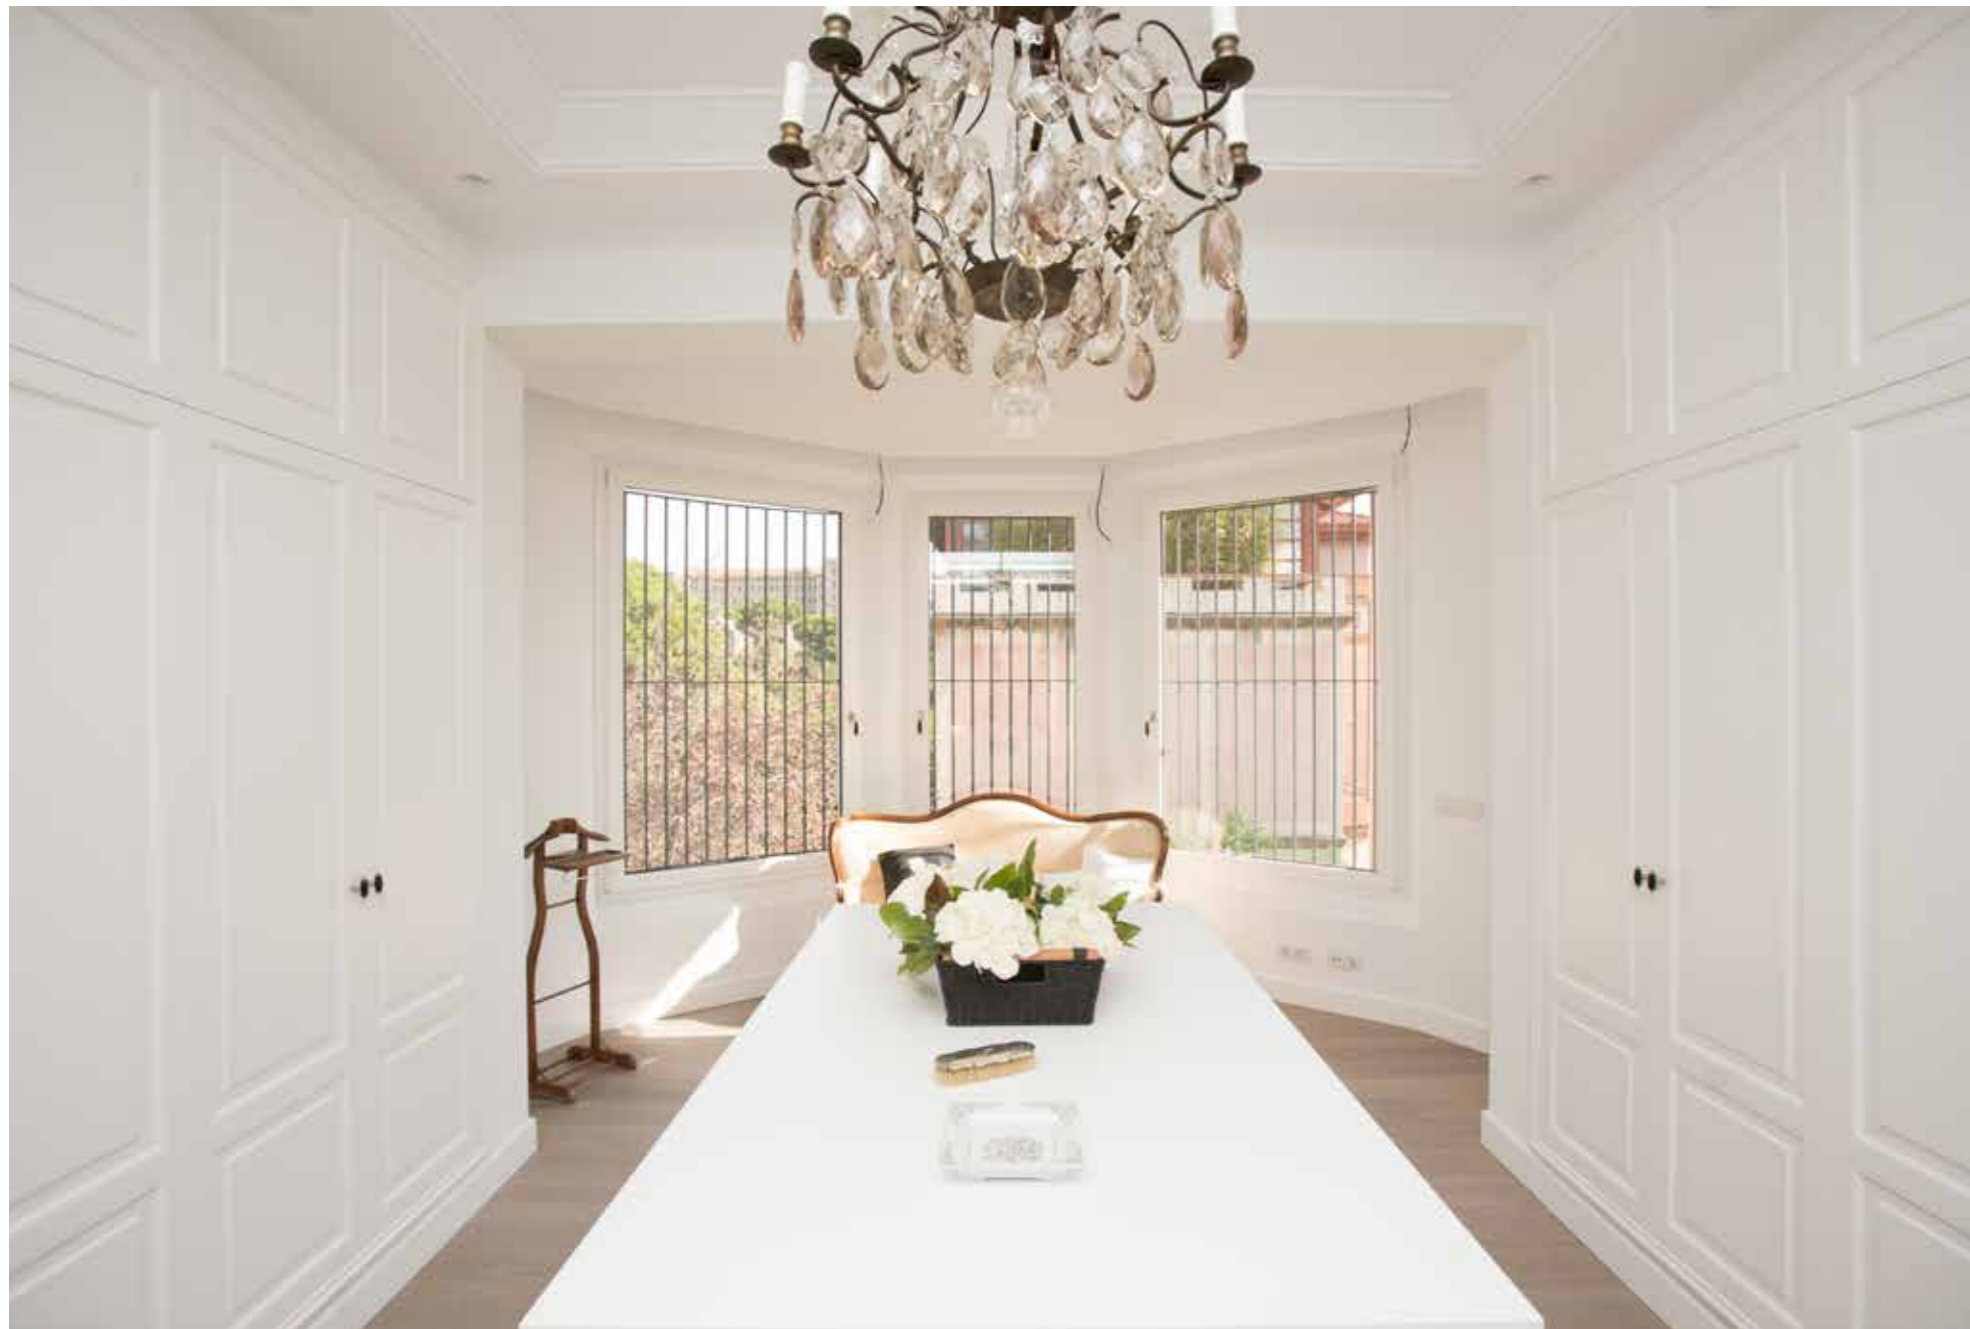

REMODELLING THE PAST

Dit prachtige huis uit 1905 is gelegen in Barcelona. Met respect voor het authentieke karakter heeft de architect het huis in de wijk Pedralbes gerestaureerd of eigenlijk geherstructureerd. Om de sfeer van het verleden optimaal te bewaken, koos Alba Bagudà Pericot voor contrasterende, hedendaagse elementen. De doorware speelt daarbij een belangrijke rol.

This beautiful house in Barcelona dates back to 1905. The architect restored or, in fact, restructured this house in the Pedralbes district with a sense of respect for its authentic character. In order to treasure the historic character of the house, Alba Bagudà Pericot selected contrasting contemporary elements. The door fittings are an important aspect of this design.