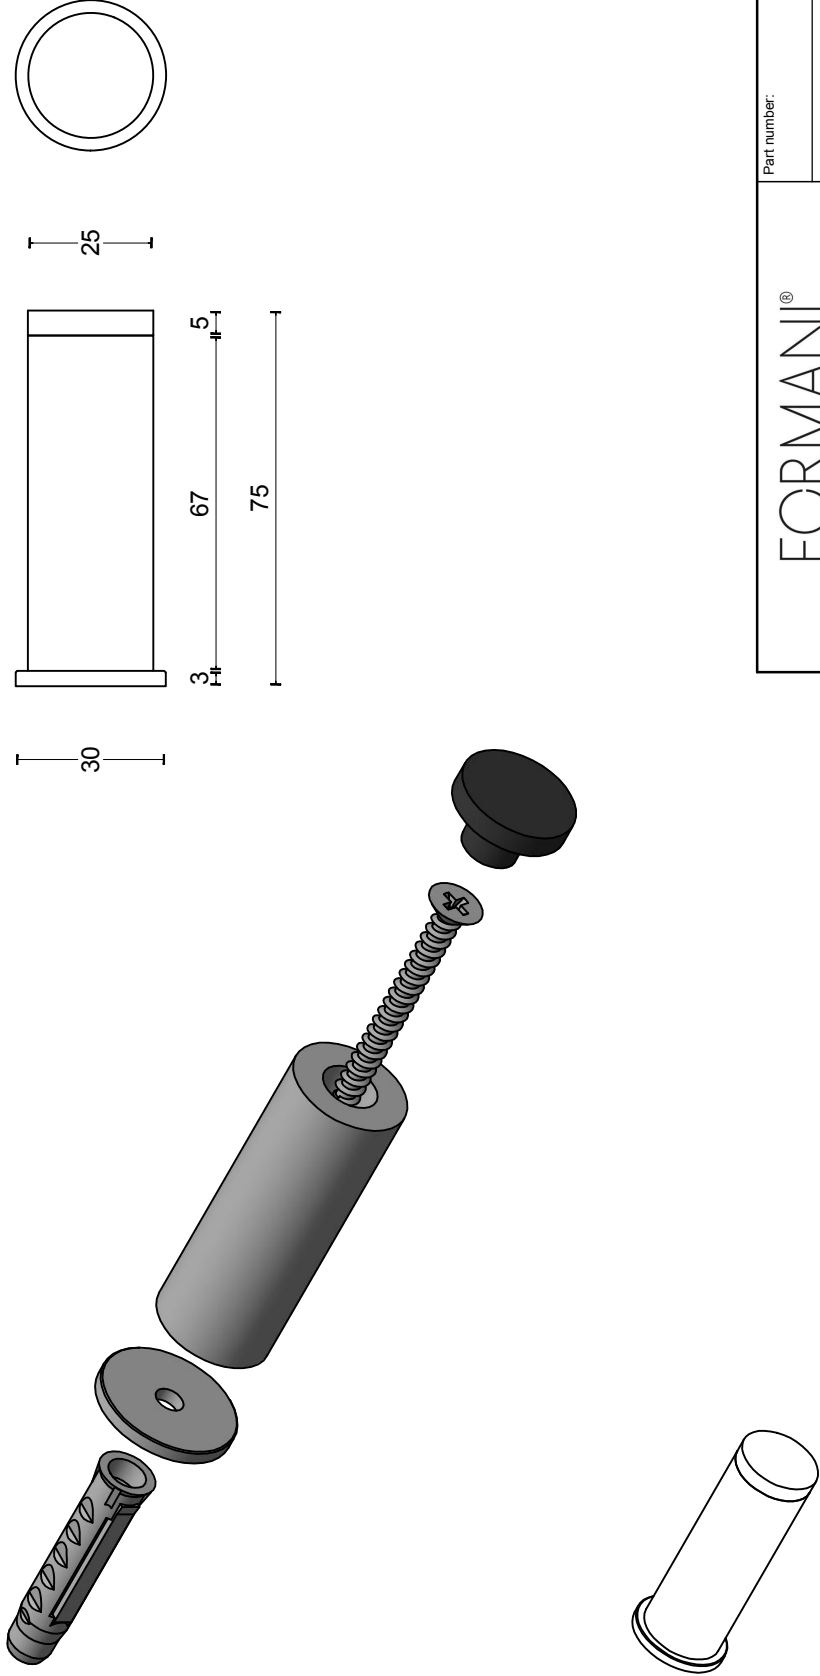

PB75

wall mounted door stop
stainless steel

FORMANI®		Part number:	
Doc no.: 2701Z042 PB75 V02.dwg	Description: PB75		
Drawn by: Christian Brimbois	Creation date: 4-9-2017		
FORMANI HOLLAND B.V. EUROPALAAN 12 6198 AB MAASTRICHT-AIRPORT NL T +31 (0)43 308 90 00 INFO@FORMANI.COM