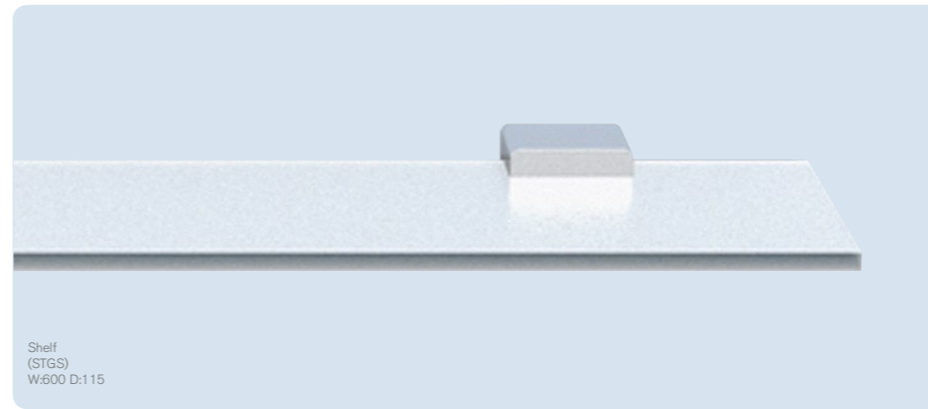

The Studio1 collection is constructed from brass with a chrome finish and naturally a five-year warranty ensures it will stand the test of time.

Counter Top Soap Dish (STCSD)

Shelf (STGS)
W:600 D:115

Towel Stirrup (STTRS)

Counter Top Soap Dispenser (STCSD)

Single Towel Rail 600mm (STTR600)
Single Towel Rail 800mm (STTR800)

Swivel Towel Rail (STSTR)

Counter Top Tumbler (STCT)

Soap Dispenser (STSD)

Robe Hook (STRH)

Toilet Roll Holder (STRN)