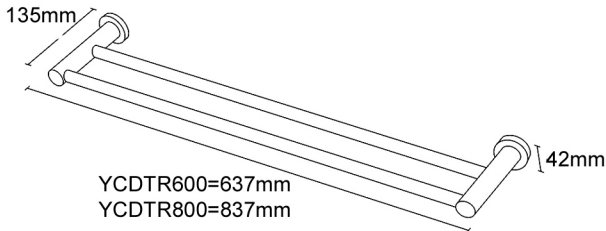

## CENTRO DOUBLE TOWEL RAIL

638x135x42mm

YCDTR600/YCTR600N (BLACK)

837x135x42mm

YCDTR800

**HEIRLOOM**  
BATHROOMS WITH STYLE

MEASUREMENTS SUBJECT TO MANUFACTURING TOLERANCE