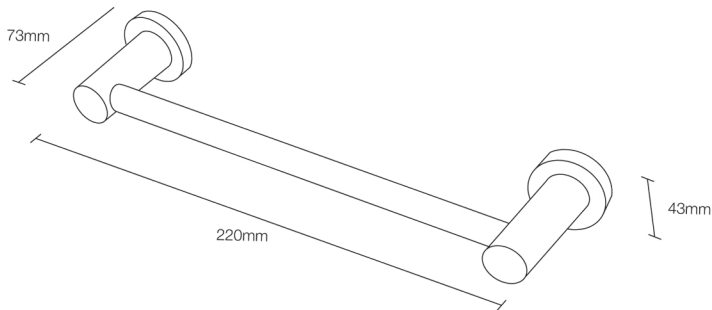

CENTRO SINGLE TOWEL RAIL

220x73x43
YCTR220

MEASUREMENTS SUBJECT TO MANUFACTURING TOLERANCE