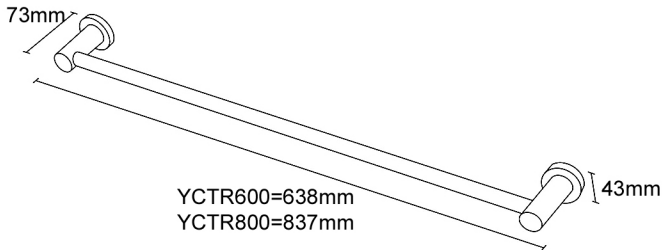

CENTRO TOWEL RAIL

638x73x43mm

YCTR600 /YCTR600N (BLACK)

837x73x43mm

YCTR800

HEIRLOOM
BATHROOMS WITH STYLE

MEASUREMENTS SUBJECT TO MANUFACTURING TOLERANCE