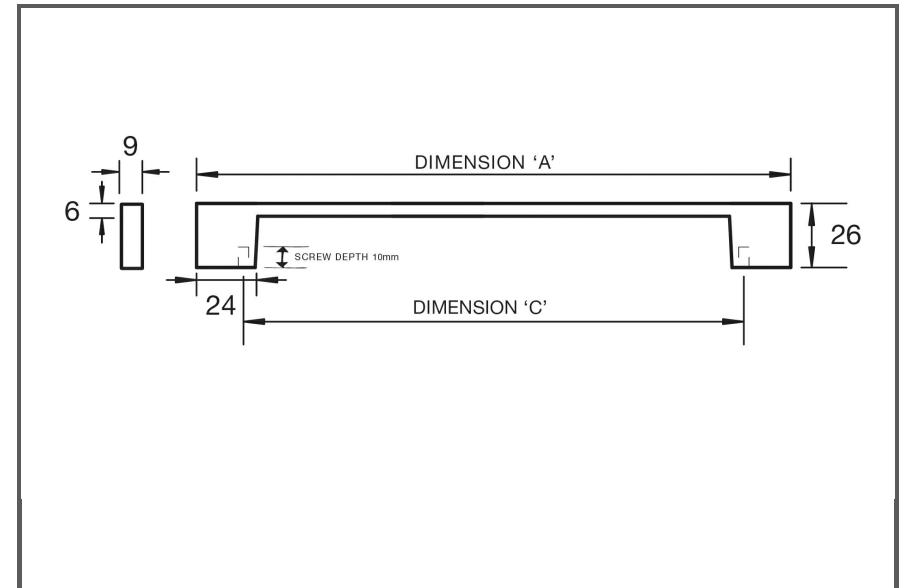

Sydney Head Office Phone: (02) 9542 4991
 Sydney Head Office Fax: (02) 9542 4662
 Brisbane 0400 494 368
 Melbourne 0409 578 885
 Auckland: 021 964 600
 Email: sales@kethy.com

Material:	Die-cast Zinc		
Article Number:	B787/ reference C / colour		
A	C	P	W
132	96	26	9
164	128	26	9
196	160	26	9
228	192	26	9
356	320	26	9
Colours available:	Polished Chrome (PC) Satin Chrome (SAT) Stainless Effect (SE)		