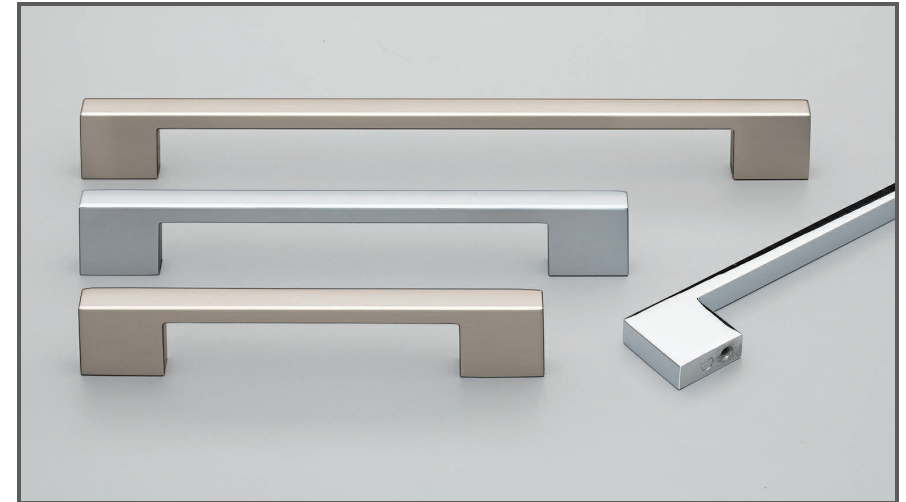

Sydney Head Office Phone: (02) 9542 4991
 Sydney Head Office Fax: (02) 9542 4662
 Brisbane 0400 494 368
 Melbourne 0409 578 885
 Auckland: 021 964 600
 Email: sales@kethy.com

Material:	Die-cast Zinc		
Article Number:	B787/ reference C / colour		
A	C	P	W
132	96	26	9
164	128	26	9
196	160	26	9
228	192	26	9
356	320	26	9
Colours available:	Polished Chrome (PC) Satin Chrome (SAT) Stainless Effect (SE)		