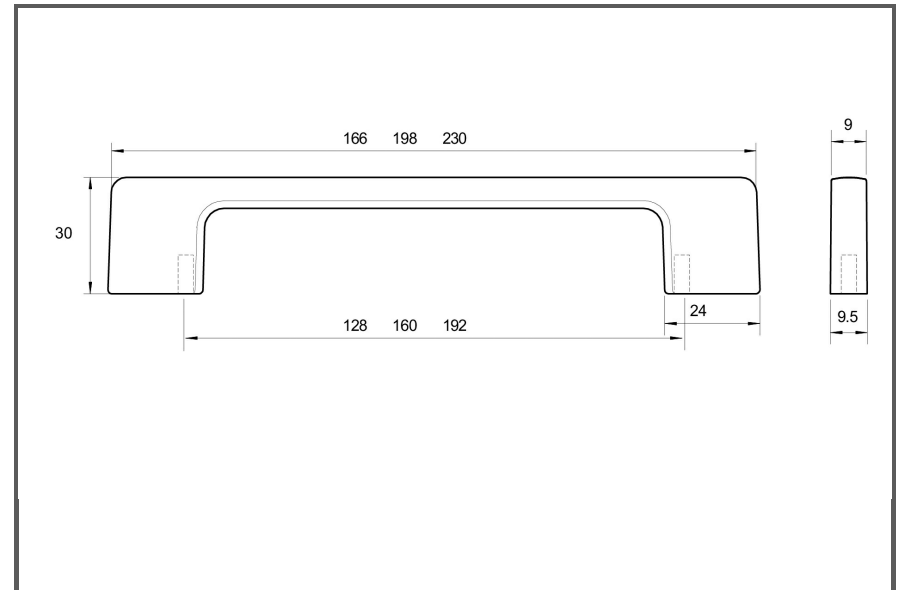

Sydney Head Office Phone: (02) 9542 4991  
 Sydney Head Office Fax: (02) 9542 4662  
 Brisbane 0400 494 368  
 Melbourne 0409 578 885  
 Auckland: 021 964 600  
 Email: sales@kethy.com

Material:	Die-cast Zinc		
Article Number:	B790/ reference C / colour		
			
<b>A</b>	<b>C</b>	<b>P</b>	<b>W</b>
166	128	30	9.5
196	160	30	9.5
230	192	30	9.5
Colours available:	Industrial Black (IBK) Stainless Effect (SE)		