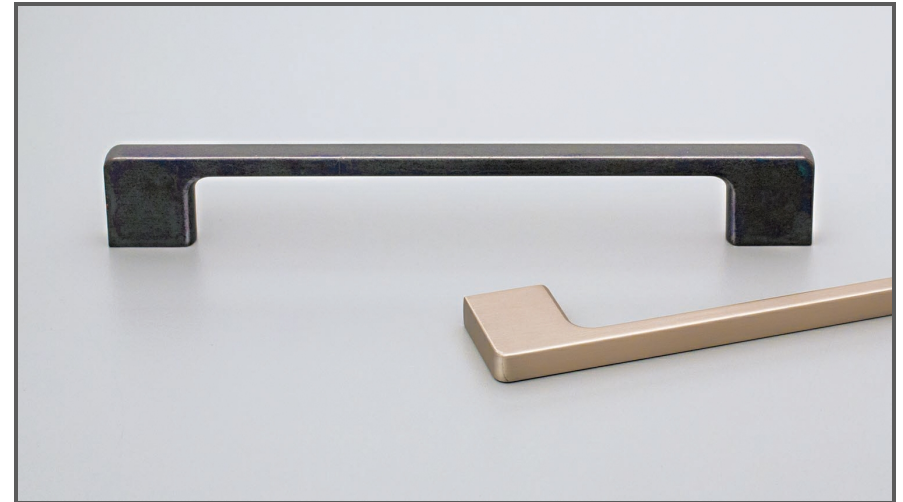

Sydney Head Office Phone: (02) 9542 4991  
 Sydney Head Office Fax: (02) 9542 4662  
 Brisbane 0400 494 368  
 Melbourne 0409 578 885  
 Auckland: 021 964 600  
 Email: sales@kethy.com

Material:	Die-cast Zinc		
Article Number:	B790/ reference C / colour		
			
<b>A</b>	<b>C</b>	<b>P</b>	<b>W</b>
166	128	30	9.5
196	160	30	9.5
230	192	30	9.5
Colours available:	Industrial Black (IBK) Stainless Effect (SE)		