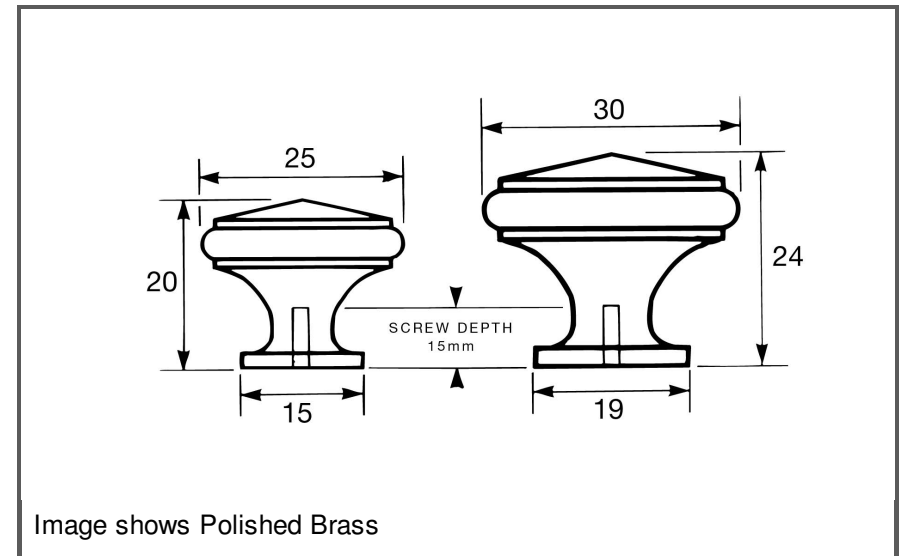

Material:	Solid Brass		
Article Number:	BK31 reference A / colour		
			
A	C	P	W
25	0	20	25
30	0	24	30
Colours available:		Polished Brass (PB) Polished Chrome (PC) Satin Chrome (SCP)	

Greg Steele Trading Pty Ltd. Unit 15/ 29-33 Waratah Street Kirrawee NSW, 2232, Australia. PO Box 3292 Kirrawee NSW, 2232, Australia.