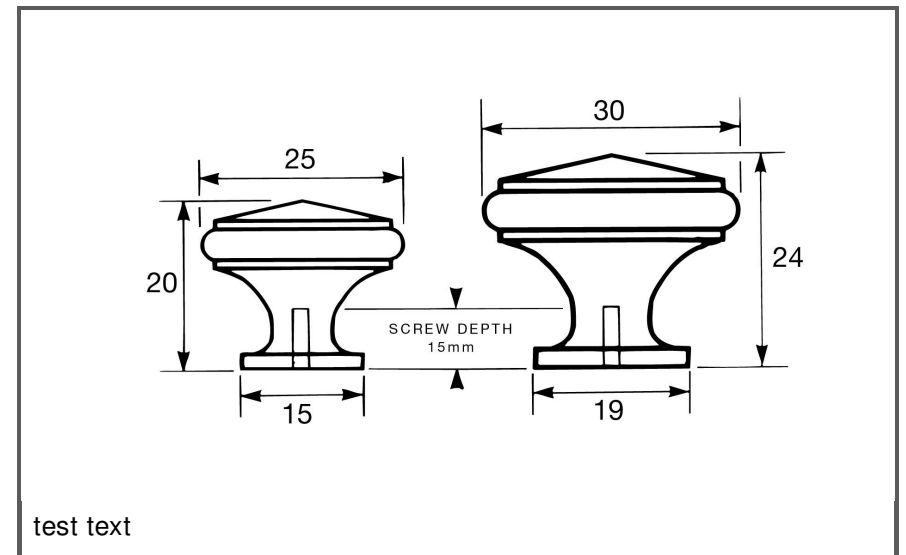

Material:	Solid Brass		
Article Number:	BK31 reference A / colour		
 $\frac{\text{diameter}}{A\varnothing}$	 C	 P	 W
A	C	P	W
25	0	20	25
30	0	24	30
Colours available:		Polished Brass (PB) Polished Chrome (PC) Satin Chrome (SCP)	