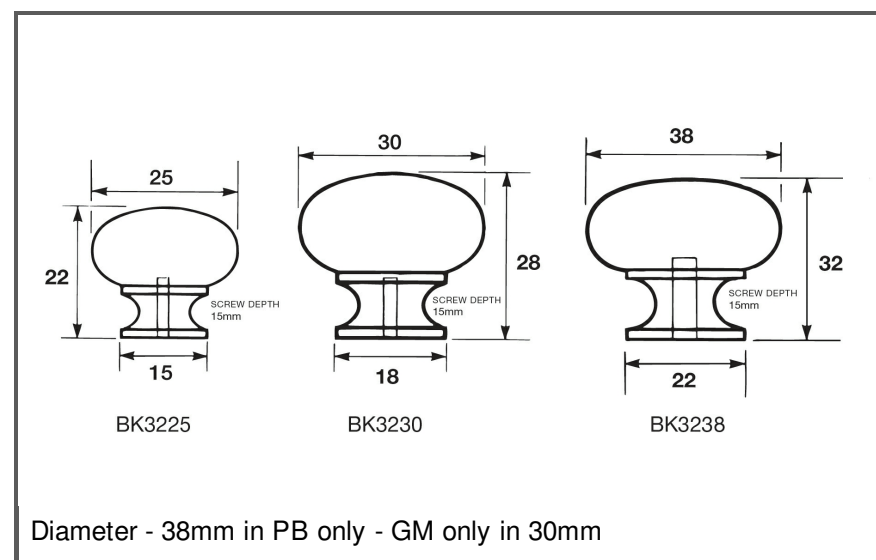

PRODUCT SPECIFICATION BK32MUSHROOM

Sydney Head Office Phone: (02) 9542 4991

Sydney Head Office Fax: (02) 9542 4662

Brisbane 0400 494 368

Melbourne 0409 578 885

Auckland: 021 964 600

Email: sales@kethy.com

Material:	Solid Brass		
Article Number:	BK32 reference A / colour		
A	C	P	W
25	0	22	25
30	0	28	30
38	0	32	38
Colours available:	Brushed Nickel (BRN) Gunmetal (GM) Polished Brass (PB) Polished Chrome (PC) Satin Chrome (SCP)		