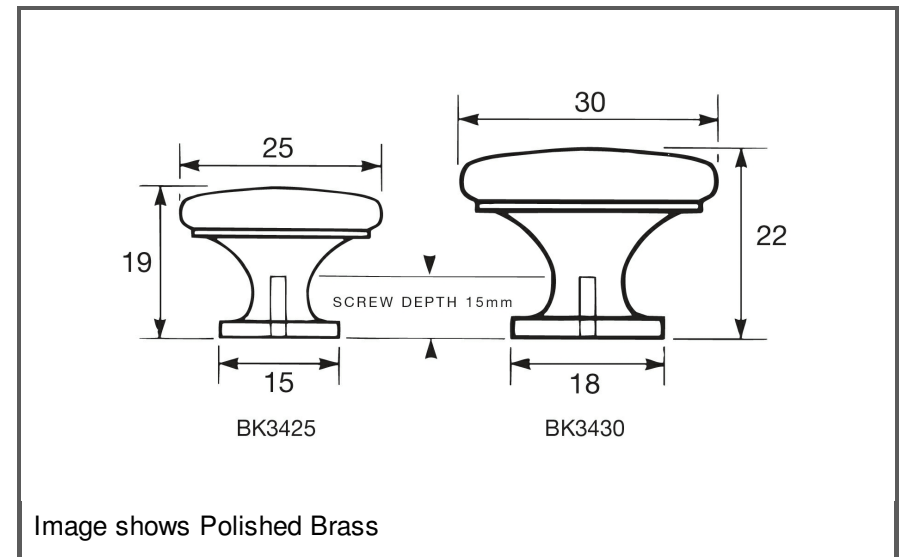

Material:	Solid Brass		
Article Number:	BK34 reference A / colour		
<b>A</b>	<b>C</b>	<b>P</b>	<b>W</b>
25	0	19	25
30	0	22	30
Colours available:	Polished Brass (PB) Polished Chrome (PC)		

Kethy Australia