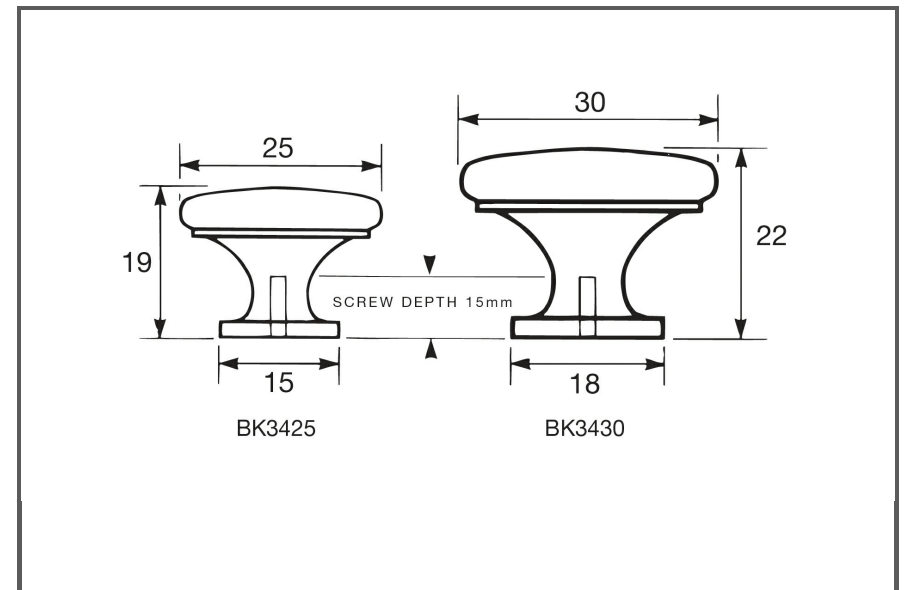

Material:	Solid Brass		
Article Number:	BK34 reference A / colour		
			
A	C	P	W
25	0	19	25
30	0	22	30
Colours available:	Polished Brass (PB) Polished Chrome (PC)		

Kethy Australia

Greg Steele Trading Pty Ltd. Unit 15/ 29-33 Waratah Street Kirrawee NSW, 2232, Australia. PO Box 3292 Kirrawee NSW, 2232, Australia.