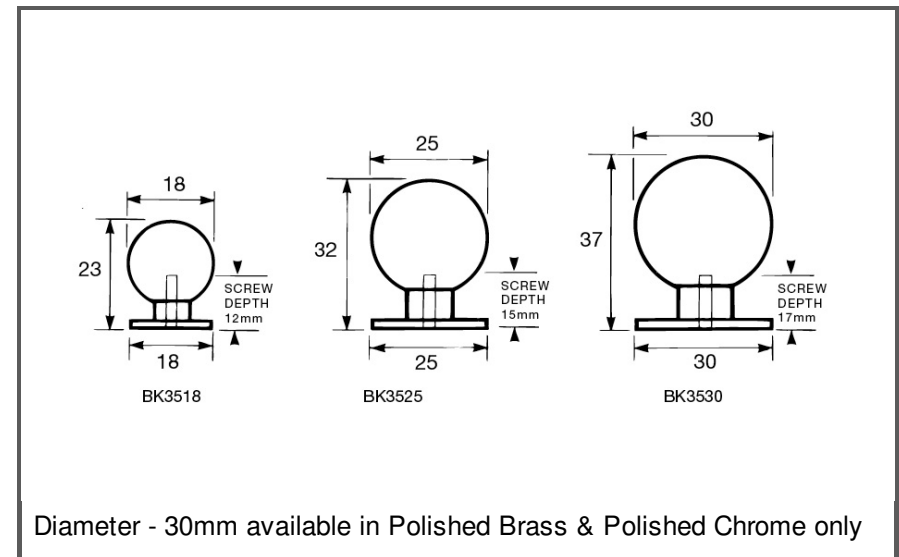

Material:	Solid Brass		
Article Number:	BK35 reference A / colour		
A	C	P	W
25	0	32	25
30	0	37	30
Colours available:	Brushed Nickel (BRN) Polished Brass (PB) Polished Chrome (PC) Satin Chrome (SCP)		

Kethy Australia