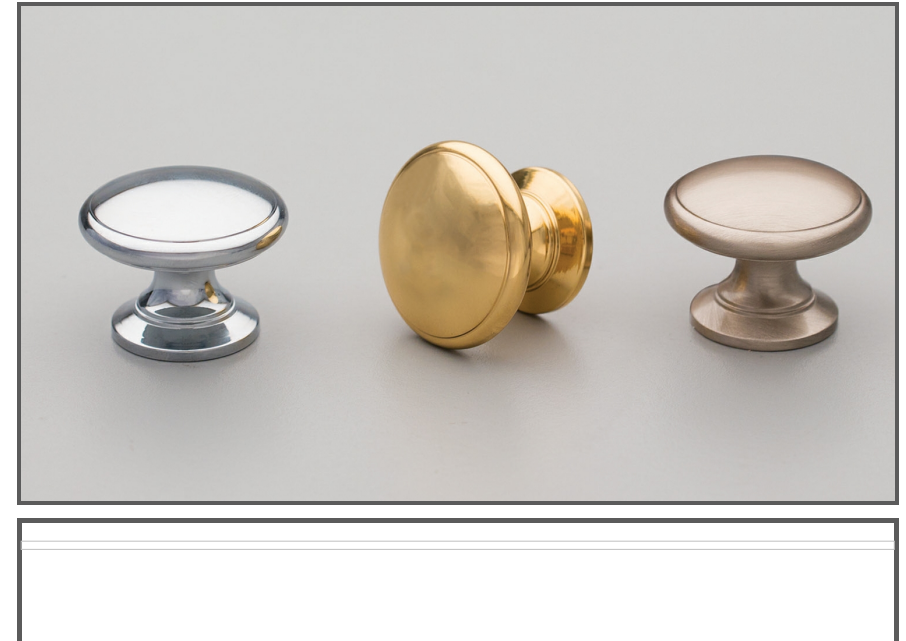

Material:	Solid Brass		
Article Number:	BK44 reference A / colour		
			
<b>A</b>	<b>C</b>	<b>P</b>	<b>W</b>
31	0	24	31
Colours available:	Brushed Nickel (BRN) Polished Brass (PB) Polished Chrome (PC)		