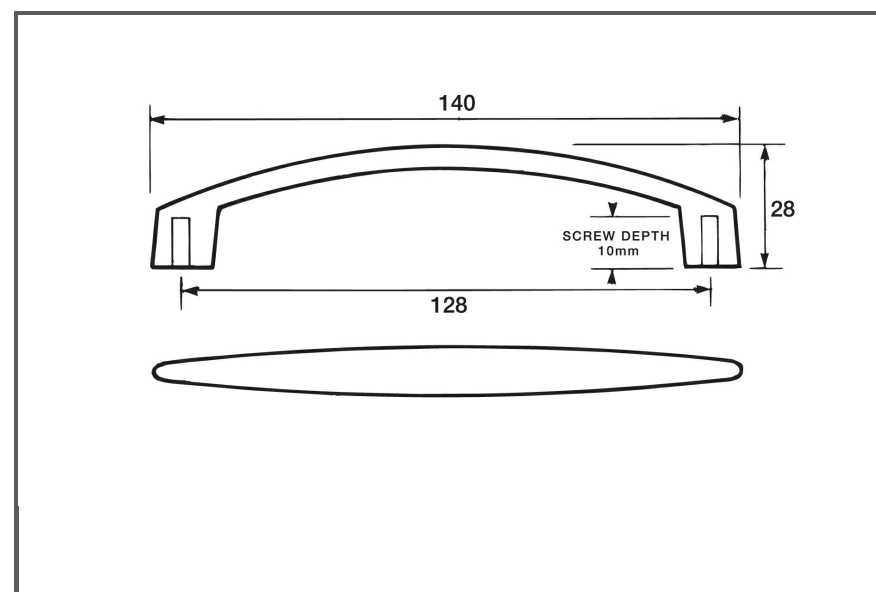

Sydney Head Office Phone: (02) 9542 4991  
 Sydney Head Office Fax: (02) 9542 4662  
 Brisbane 0400 494 368  
 Melbourne 0409 578 885  
 Auckland: 021 964 600  
 Email: sales@kethy.com

Material:	Die-cast Zinc		
Article Number:	D340 / reference C / colour		
<b>A</b>	<b>C</b>	<b>P</b>	<b>W</b>
140	128	28	16
Colours available:	Satin (SAT) Stainless Effect (SE)		