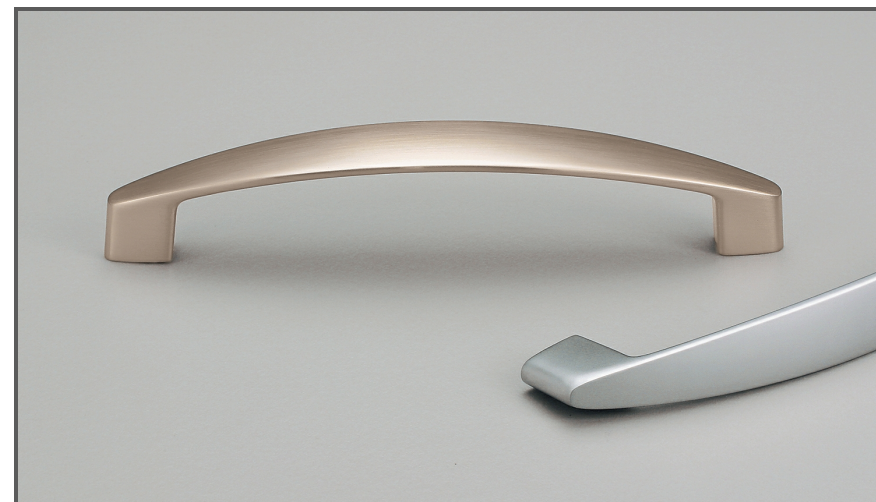

Sydney Head Office Phone: (02) 9542 4991  
 Sydney Head Office Fax: (02) 9542 4662  
 Brisbane 0400 494 368  
 Melbourne 0409 578 885  
 Auckland: 021 964 600  
 Email: sales@kethy.com

Material:	Die-cast Zinc		
Article Number:	D340 / reference C / colour		
<b>A</b>	<b>C</b>	<b>P</b>	<b>W</b>
140	128	28	16
Colours available:	Satin (SAT) Stainless Effect (SE)		