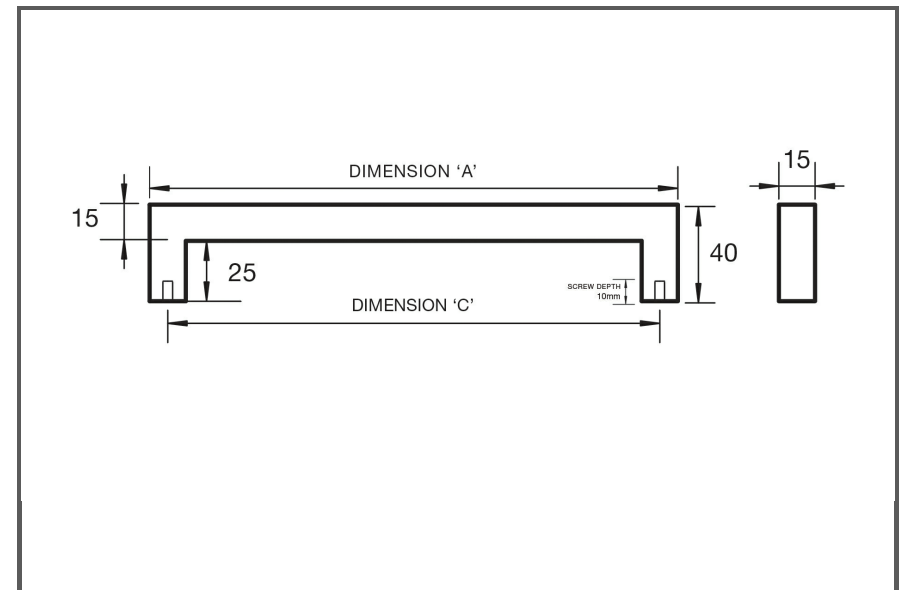

Sydney Head Office Phone: (02) 9542 4991
 Sydney Head Office Fax: (02) 9542 4662
 Brisbane 0400 494 368
 Melbourne 0409 578 885
 Auckland: 021 964 600
 Email: sales@kethy.com

Material:	Stainless Steel Tube		
Article Number:	E5030 / reference C / colour		
A	C	P	W
143	128	40	15
175	160	40	15
207	192	40	15
239	224	40	15
303	288	40	15
367	352	40	15
400	385	40	15
500	485	40	15
600	585	40	15
700	685	40	15
800	785	40	15
Colours available:	Polished Stainless (PS) Satin Stainless (SS)		