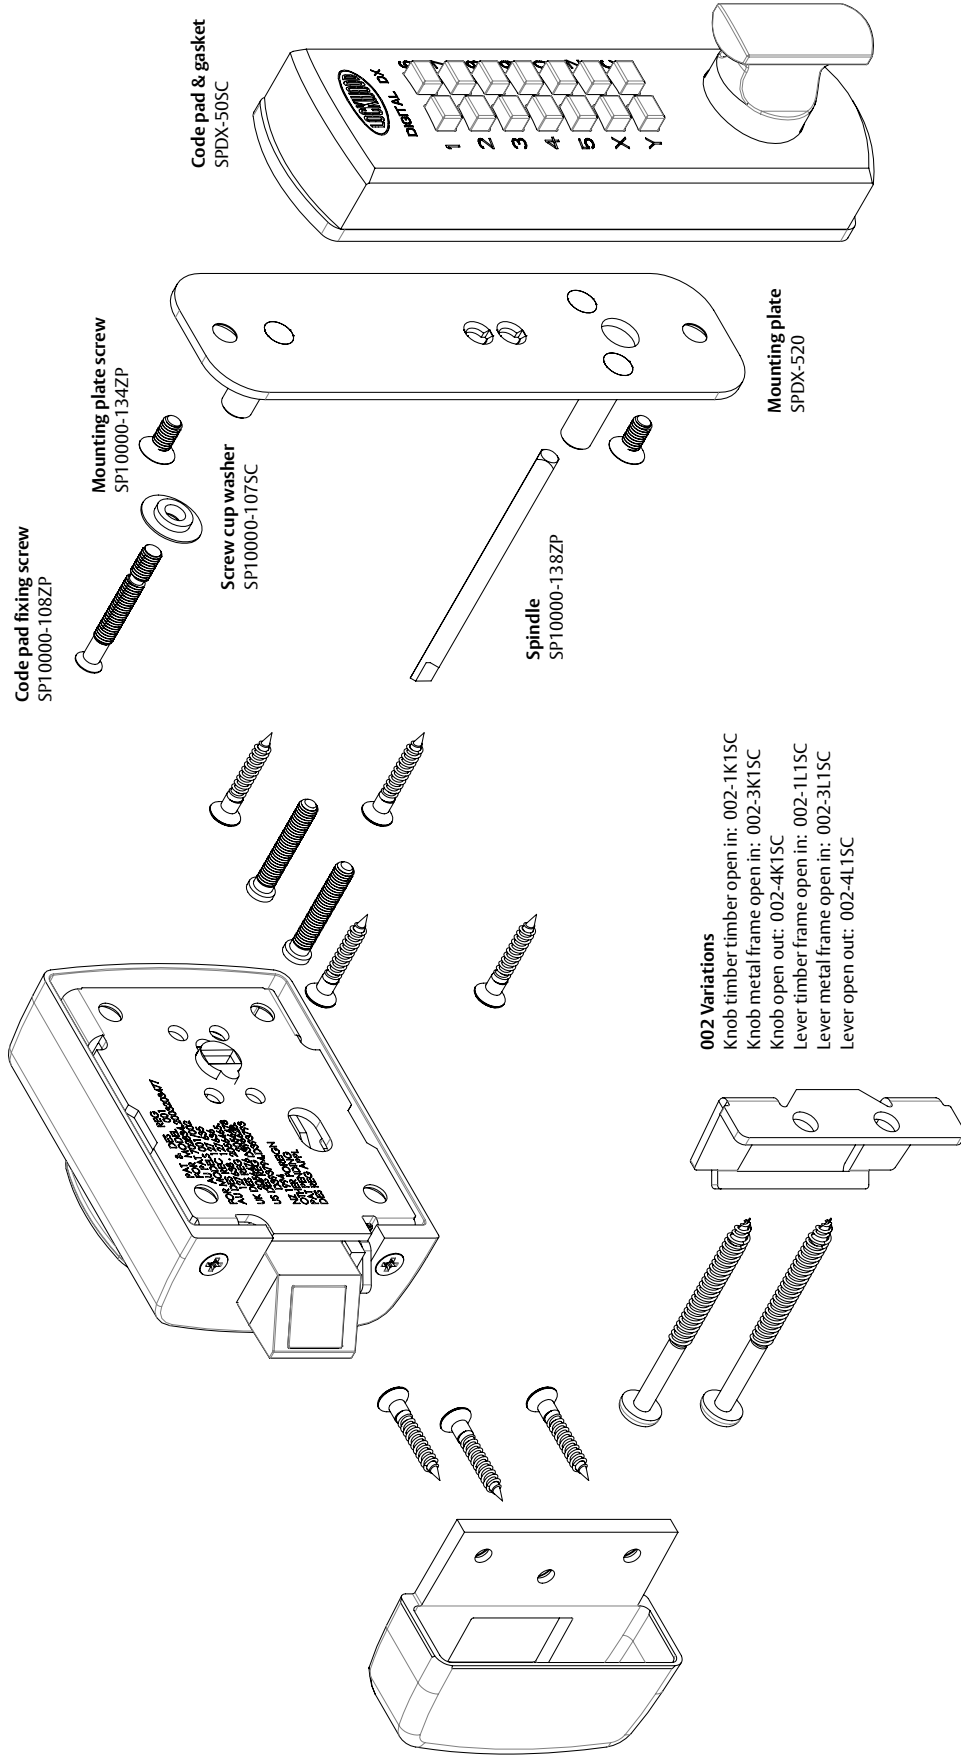

002 DX Mechanical Digital Locks

Code pad fixing screw
SP10000-108ZP

Mounting plate screw
SP10000-134ZP

Screw cup washer
SP10000-107SC

Spindle
SP10000-138ZP

002 Variations

- Knob timber timber open in: 002-1K1SC
- Knob metal frame open in: 002-3K1SC
- Knob open out: 002-4K1SC
- Lever timber frame open in: 002-1L1SC
- Lever metal frame open in: 002-3L1SC
- Lever open out: 002-4L1SC

Code pad & gasket
SPDX-50SC

Mounting plate
SPDX-520

002 DX Mechanical Digital Locks

Orderable Locks

002-1KDXSC	DX Digital 002 Knob Timber Strike Trade Pack	002-1LDXSC	DX Digital 002 Lever Timber Strike Trade Pack
002-3KDXSC	DX Digital 002 Knob Metal Frame Strike Trade Pack	002-3LDXSC	DX Digital 002 Lever Metal Frame Strike Trade Pack
002-4KDXSC	DX Digital 002 Knob Open Out Strike Trade Pack	002-4LDXSP	DX Digital 002 Lever Open Out Strike Trade Pack
		002-1KDXSCDP	DX Digital 002 Knob Timber Strike Display Pack