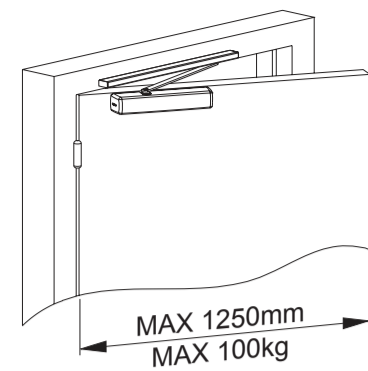

2615 SERIES SIZE 1 - 5 CAM ACTION DOORCLOSER

SLIDE ARM FIXING
(LEFT HAND DOOR PULL SIDE)

Power Size	Max. Door Width	Max. Door Weight	Max. Door Opening	Min. Closing Torque	Number Turns
EN1	750mm	20kg	175°	9Nm	0
EN2	850mm	40kg	175°	13Nm	3*
EN3	950mm	60kg	175°	18Nm	8
EN4	1100mm	80kg	175°	26Nm	13
EN5	1250mm	100kg	175°	37Nm	18

* - Factory default setting

USE THIS TEMPLATE IN CONJUNCTION WITH THE 2615SSS/SIL MOUNTING INSTRUCTION (SUPPLIED)