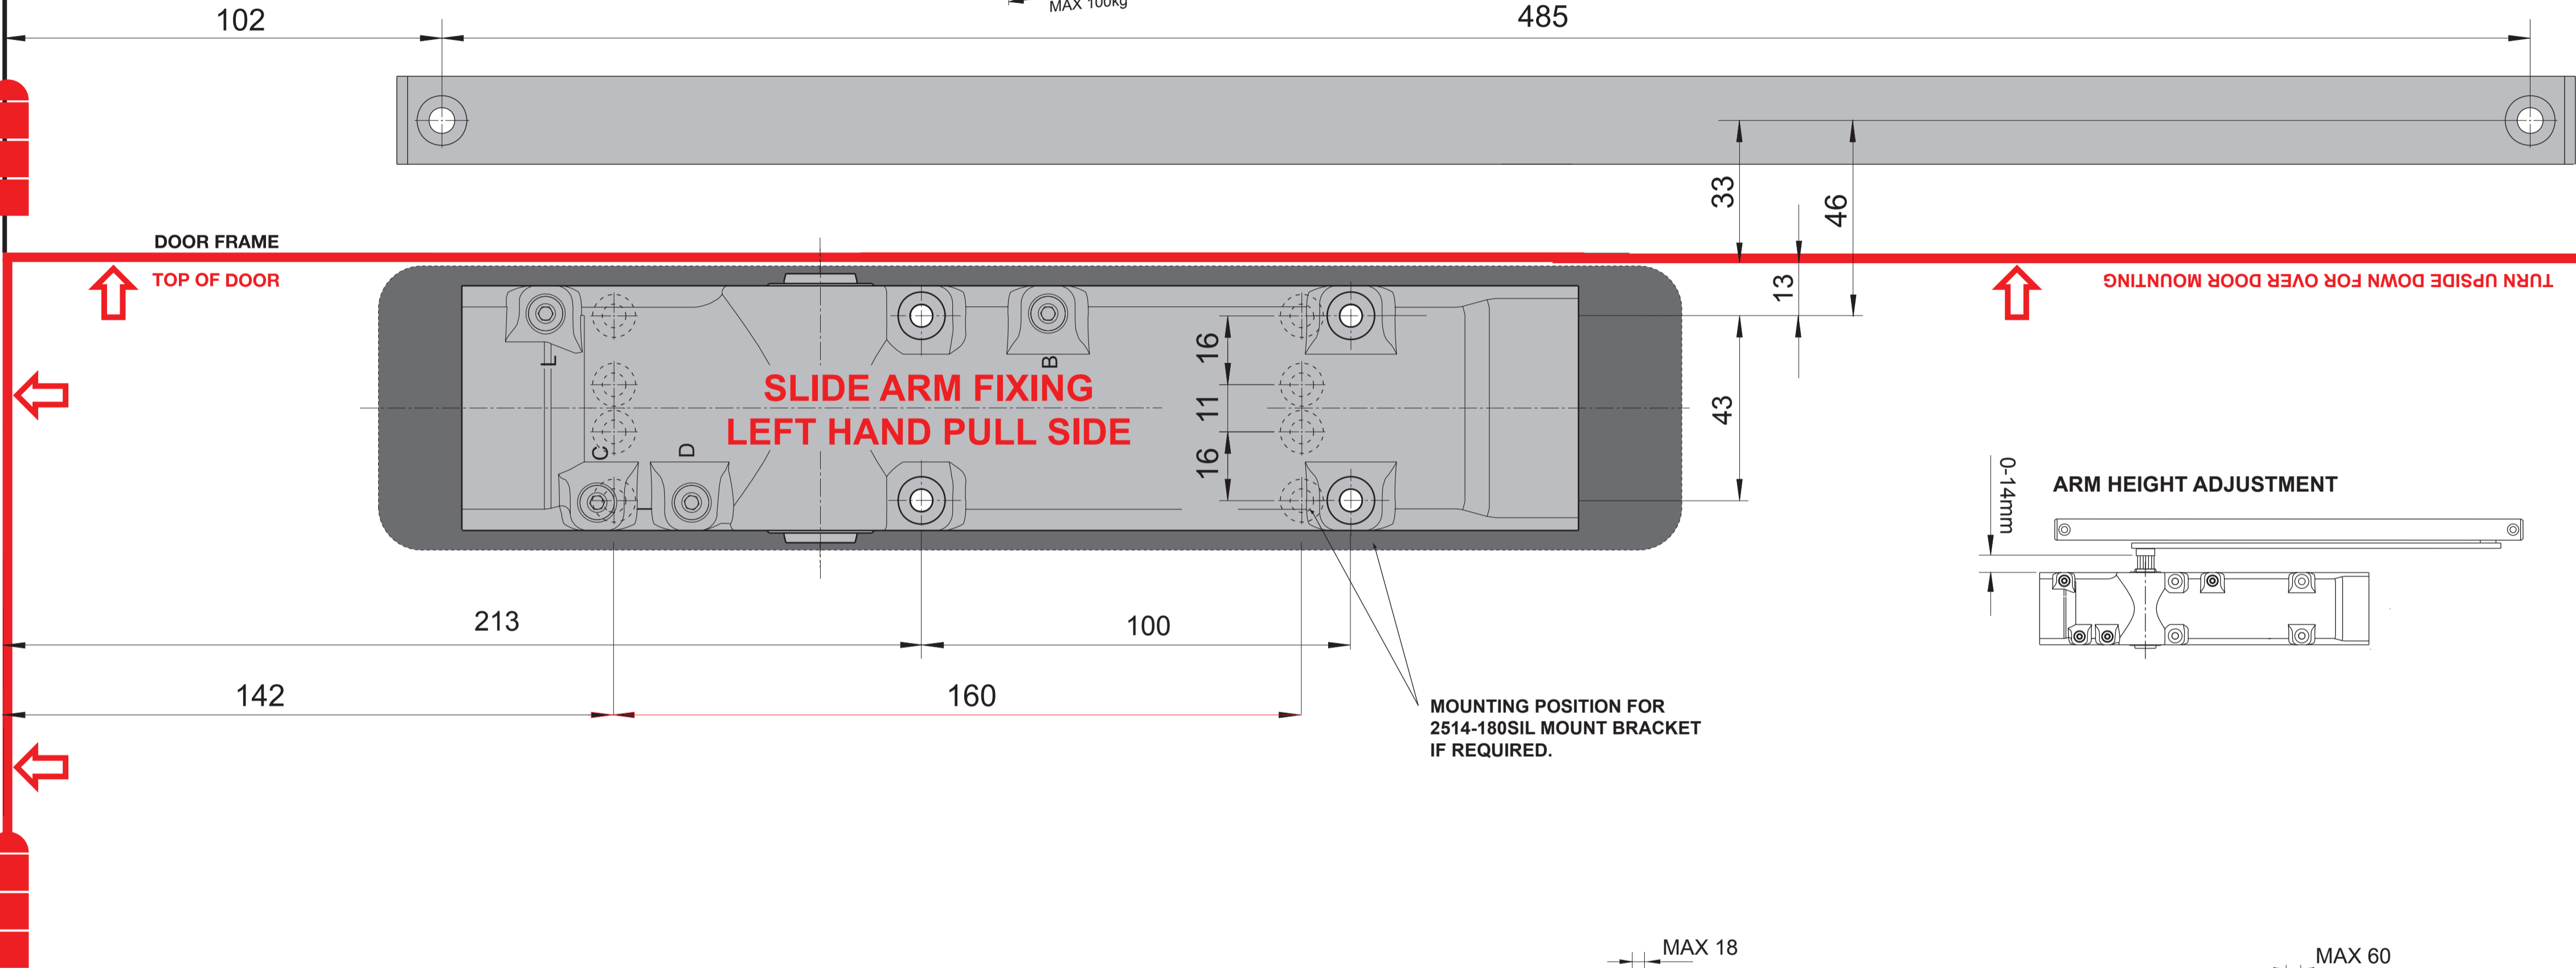

2615 SERIES SIZE 1 - 5 CAM ACTION DOORCLOSER

SLIDE ARM FIXING
(LEFT HAND DOOR PULL SIDE)

Power Size	Max. Door Width	Max. Door Weight	Max. Door Opening	Min. Closing Torque	Number Turns
EN1	750mm	20kg	175°	9Nm	0
EN2	850mm	40kg	175°	13Nm	3*
EN3	950mm	60kg	175°	18Nm	8
EN4	1100mm	80kg	175°	26Nm	13
EN5	1250mm	100kg	175°	37Nm	18

* - Factory default setting

USE THIS TEMPLATE IN CONJUNCTION WITH THE 2615SSS/SIL MOUNTING INSTRUCTION (SUPPLIED)