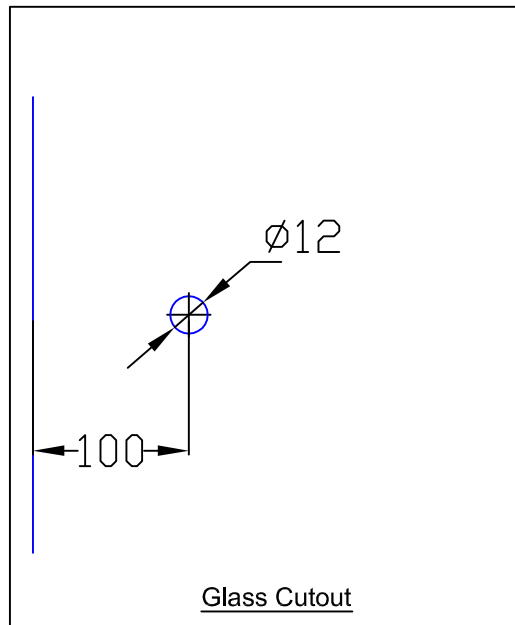

Opus Manufacturing Technical Page

TK25 and TK38

TK-25 and TK-38 Taper Knob. Contemporary design, manufactured in solid brass. Sold in pairs.

Standard Finishes: Chrome, Satin Chrome, Gold.
Special Options: Brass, Powdercoat or Black Nickel