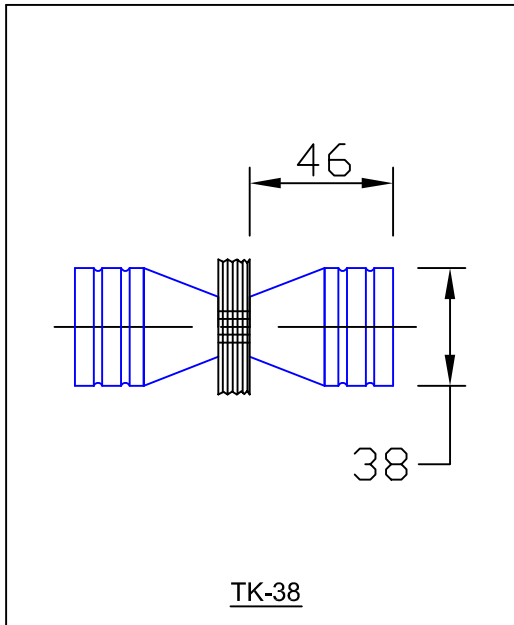

Opus Manufacturing Technical Page

TK25 and TK38

TK-25 and TK-38 Taper Knob. Contemporary design, manufactured in solid brass. Sold in pairs.

Standard Finishes: Chrome, Satin Chrome, Gold.
Special Options: Brass, Powdercoat or Black Nickel