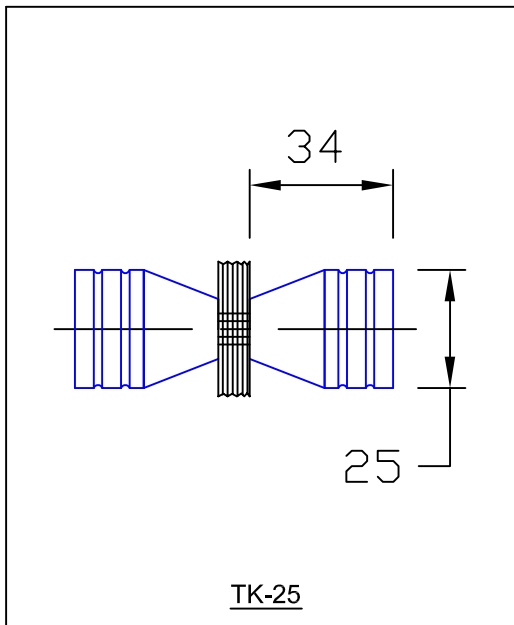

Opus Manufacturing Technical Page

TK25 and TK38

TK-25 and TK-38 Taper Knob. Contemporary design, manufactured in solid brass. Sold in pairs.

Standard Finishes: Chrome, Satin Chrome, Gold.
Special Options: Brass, Powdercoat or Black Nickel