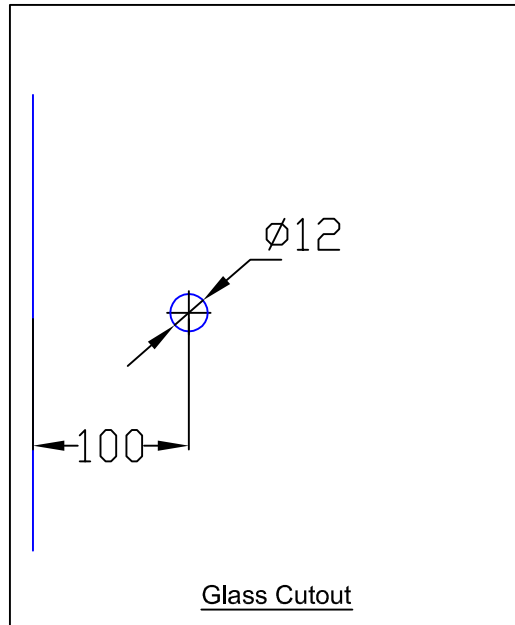

Opus Manufacturing Technical Page

TK25 and TK38

TK-25 and TK-38 Taper Knob. Contemporary design, manufactured in solid brass. Sold in pairs.

Standard Finishes: Chrome, Satin Chrome, Gold.
Special Options: Brass, Powdercoat or Black Nickel