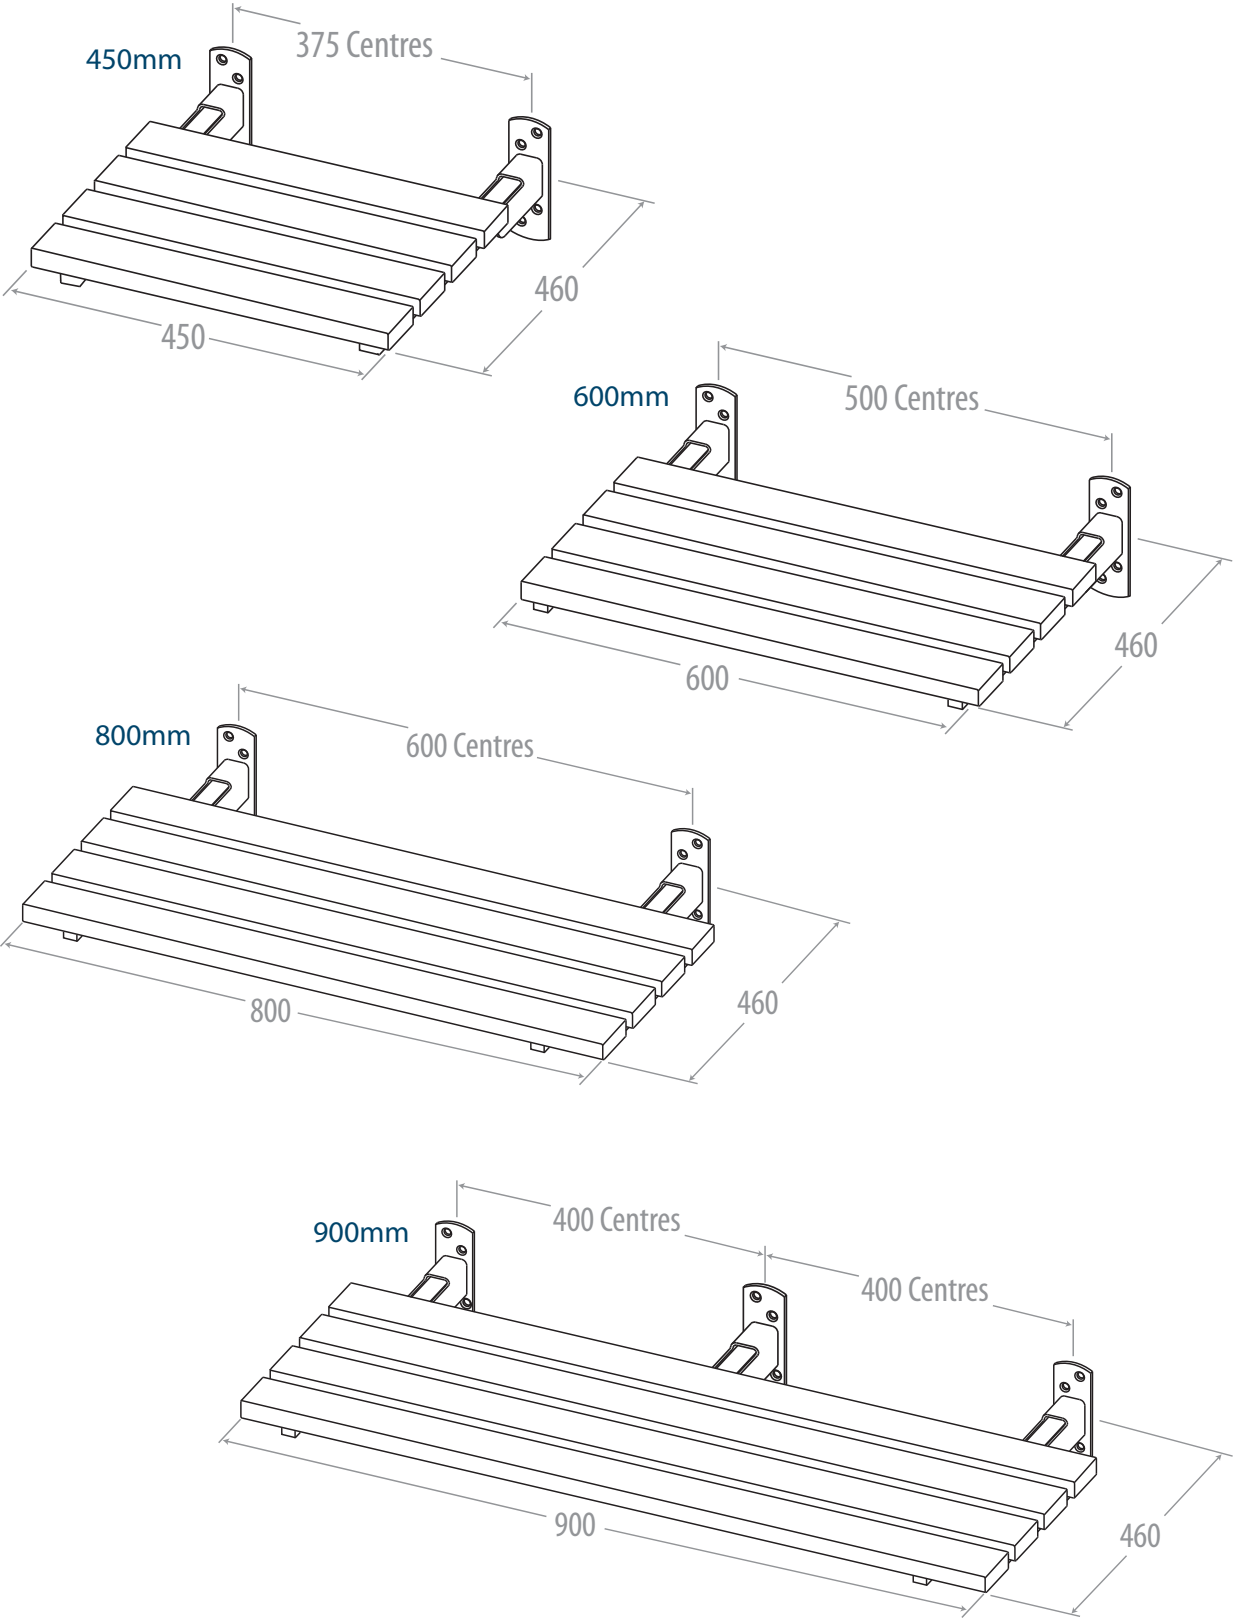

Sapphire Slatted Shower Seat Specifications*

* Configurations standard for Rimu, Slatted and Padded Sapphire Shower seats.