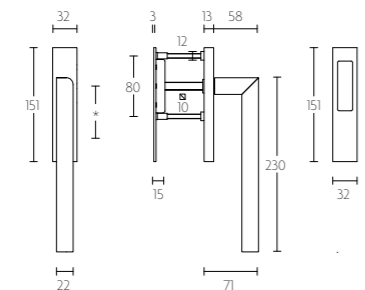

TWO BY PIET BOON

ACCESSOIRES | ACCESSORIES

PBT22G set massieve glasdeurknoppen vast op rozet | set of solid knobs for glass door fixed on rose

mat roestvast staal/eikenhout
satin stainless steel/oak wood

mat roestvast staal/eikenhout zwart
satin stainless steel/oak wood black

PBT23G set massieve glasdeurknoppen vast op rozet | set of solid knobs for glass door fixed on rose

mat roestvast staal
satin stainless steel

PB231 massieve set hefschuifdeurbeslag inclusief schuifdeurkom voor buitenzijde | single solid internal lift-up sliding door handle with external flush pull

PB231

* blind of PC69
* blind or Y69

mat roestvast staal
satin stainless steel

PB231PA massieve paarsgewijze set hefschuifdeurbeslag | pair of solid lift-up sliding door handles