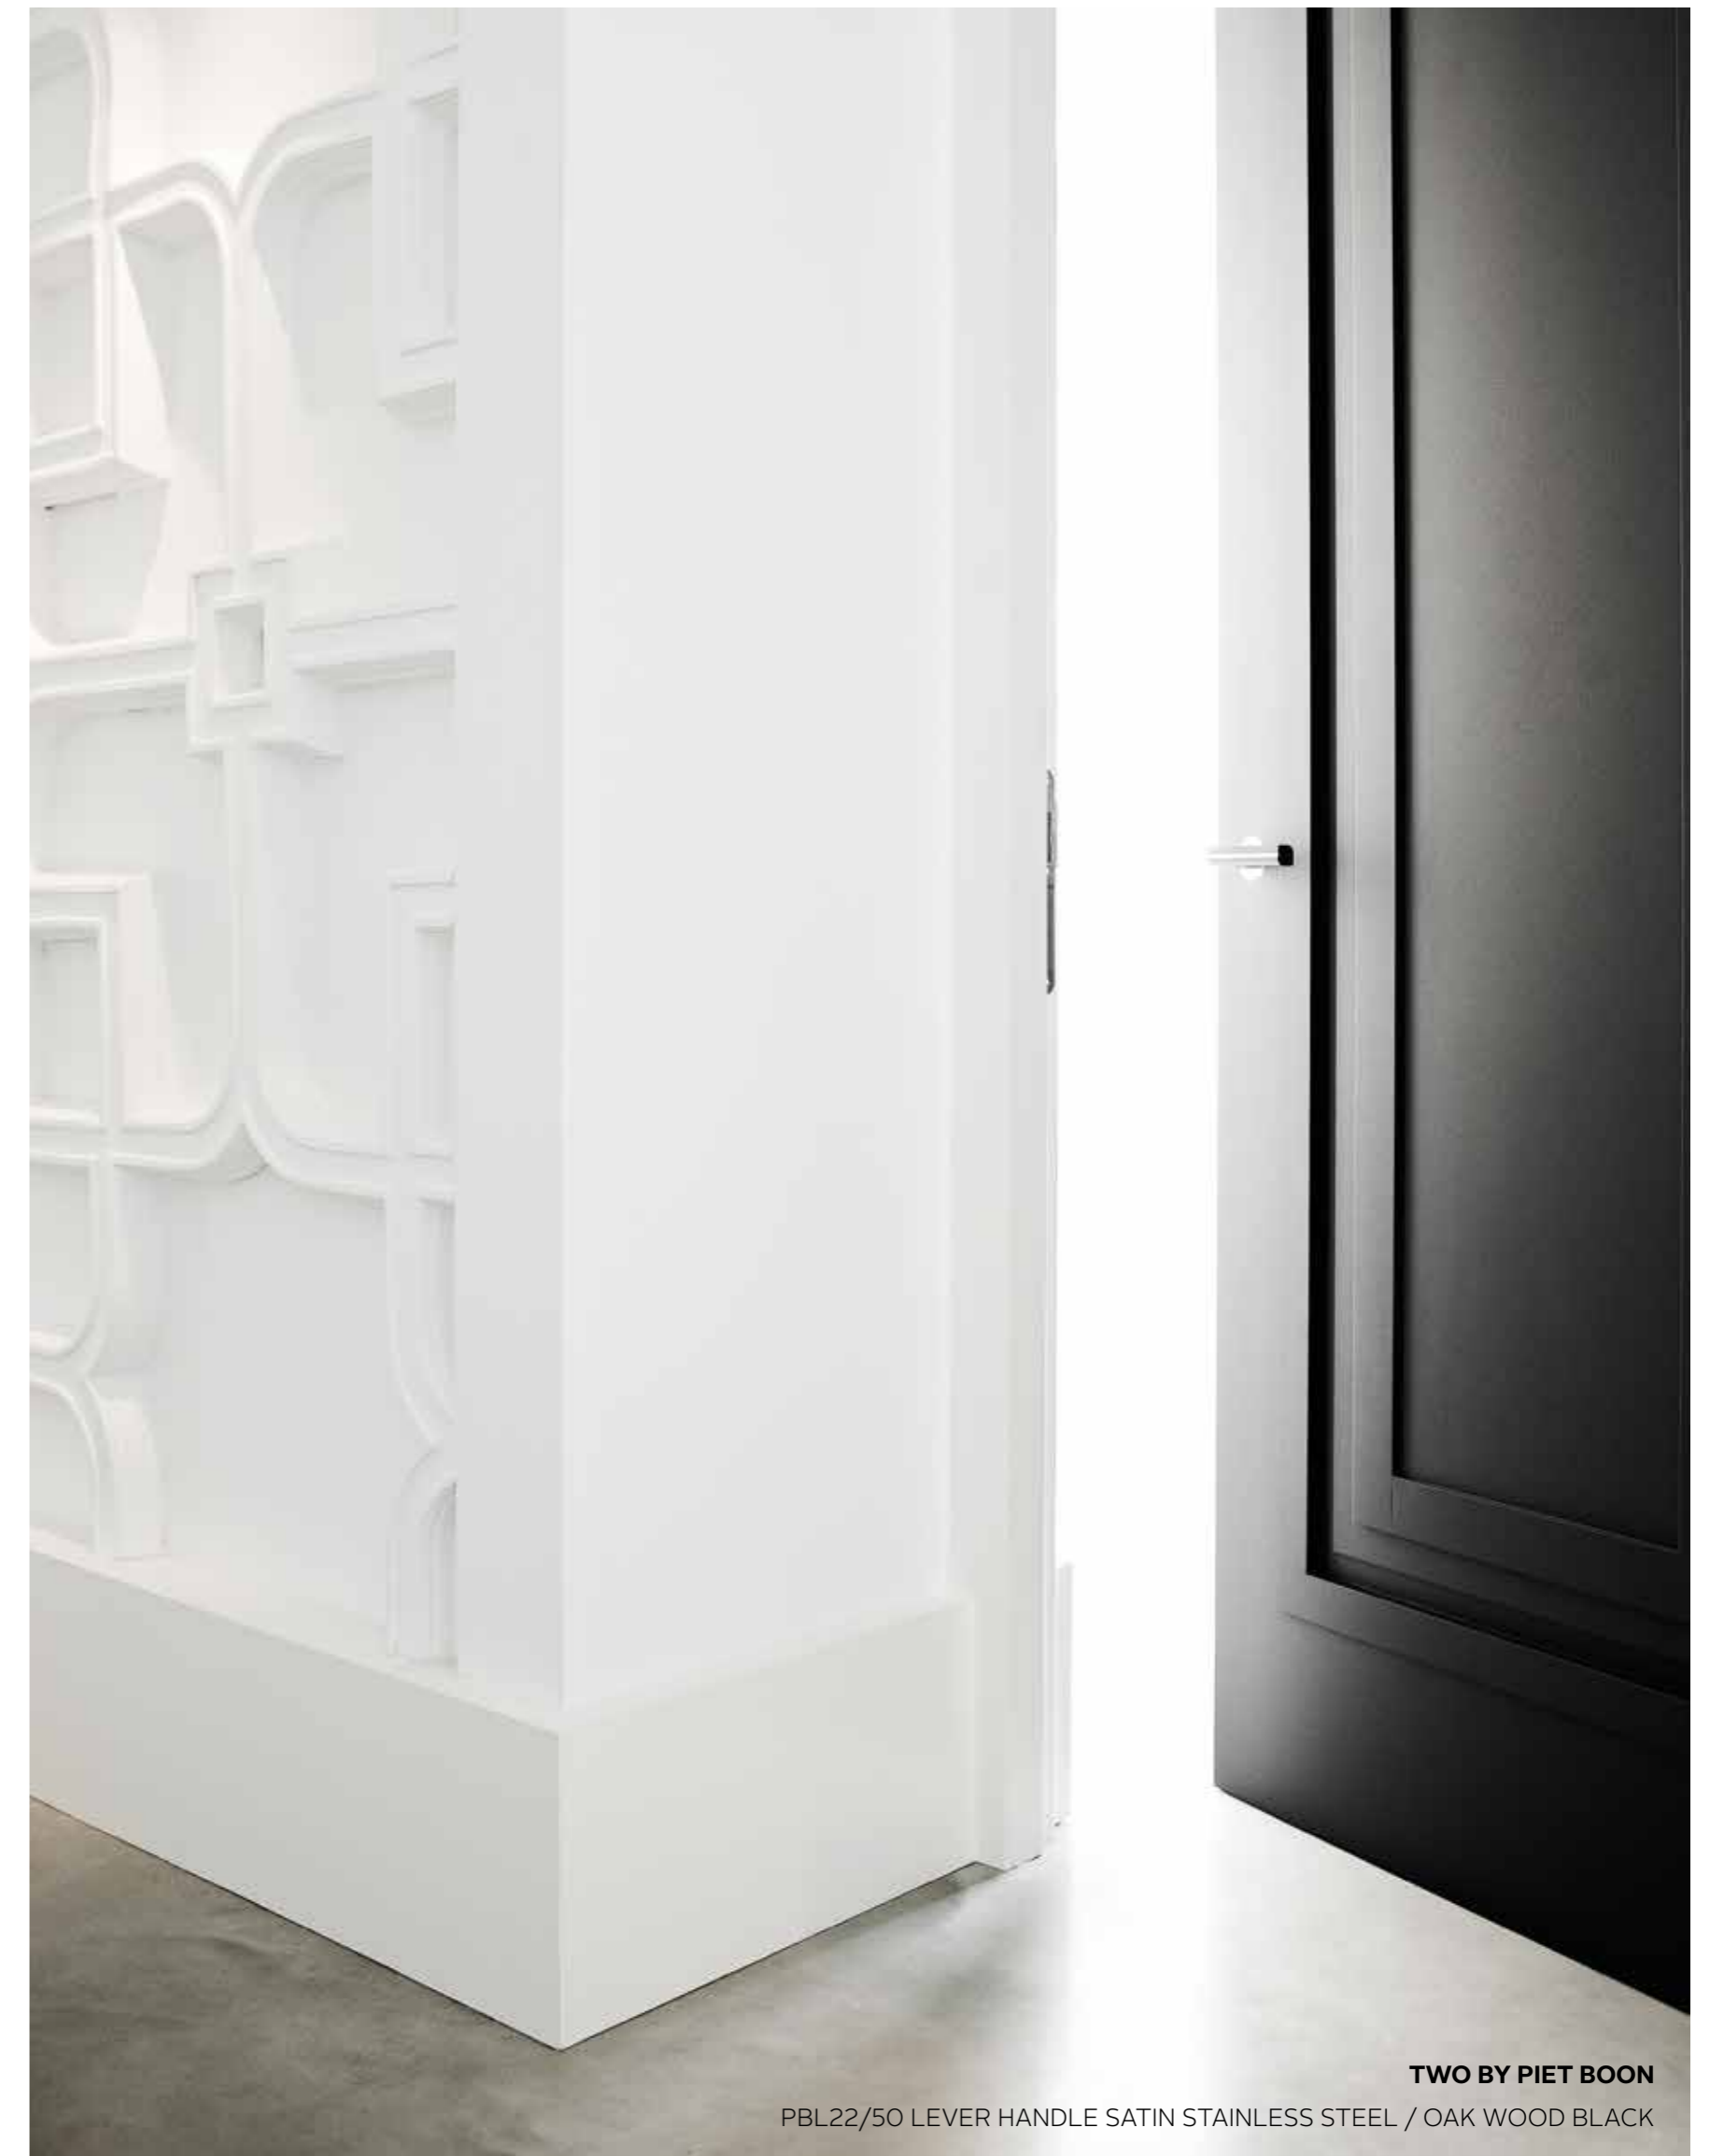

LOCATION: AMSTERDAM AREA
OBJECT: OFFICES - PIET BOON HEADQUARTERS
INTERIOR DESIGN: PIET BOON STUDIO
PHOTOGRAPHY: TYCHO MERIJN ROEST

FORMANI®
TWO BY PIET BOON

TWO BY PIET BOON
PBL.22/50 LEVER HANDLE SATIN STAINLESS STEEL / OAK WOOD BLACK