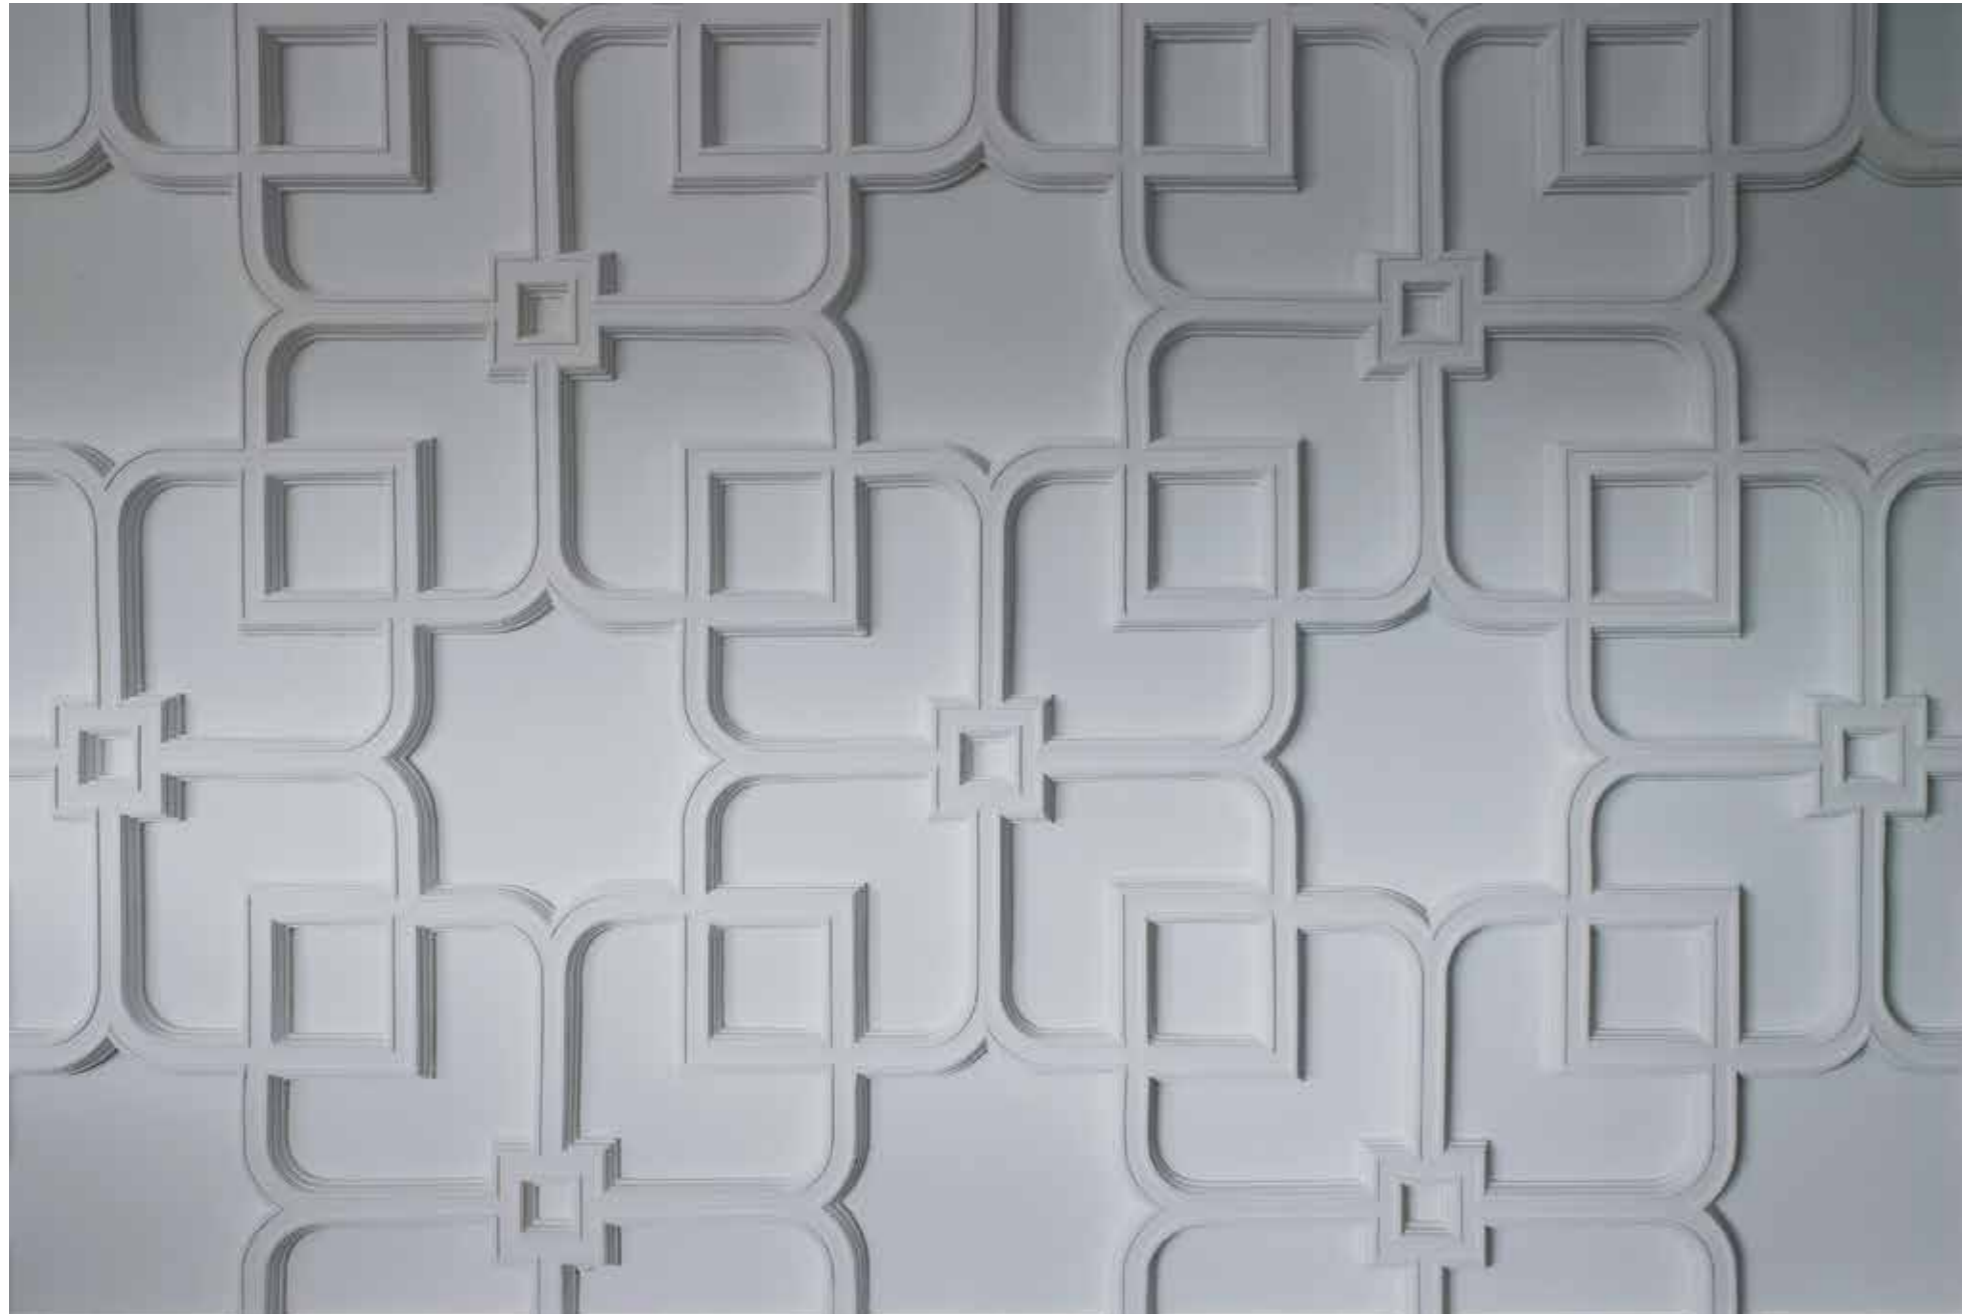

WHITE SHADOWS

Opvallend is de ruimtelijke vrijheid van het multifunctionele hoofdkantoor waar de dynamische, getalenteerde, internationale, professionele ontwerpers en stylisten werken. Het ontwerp is gericht op de toekomst. Enerzijds omdat het gebouw mooier wordt met de jaren. Anderzijds omdat het zich moeiteloos aanpast aan de groei van de succesvolle interieur-, exterieur- en productdesignstudio. De gedisciplineerde vormgeving, in combinatie met de witte muren en de inval van het licht, zorgt voor een elegant spel van schaduwen. Het is een vertaling van de filosofie die door Piet Boon wordt omschreven als 'energy neutral'. Een filosofie die staat voor een balans tussen functionaliteit, esthetiek en individualiteit.

Most striking is the spatial freedom of the multifunctional head office which is home to an international and dynamic team of talented and experienced designers and stylists. The design is focused on future. Firstly, this focus is defined by the building itself that only becomes more beautiful with age. Secondly, the building can effortlessly adapt to the growth of this successful interior, exterior, and product design studio. The disciplined design combined with the white walls and natural light creates an elegant dance of shadows. It is a translation of a specific philosophy that Piet Boon calls 'energy-neutral'. This philosophy searches for a balance between functionality, aesthetics, and individuality.