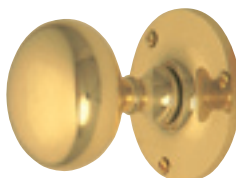

- > Passage Set - includes Knobset, 1101 Tubular Latch.
- > Privacy Set - includes Knobset, 1110 Privacy Mortice, 8055 Turn and Release
- > Euro Locking - includes Knobset Euro, 1115 Mortice Lock, 1148 Cylinder and Turn
- > Standard Key Locking - includes Knobset with Standard Keyhole, 1104 5 Lever Mortice Lock

Door Furniture > Victorian

All the features of Italian manufacture, combined with traditional Victorian styling make this collection an obvious choice in restoration.

TRADITIONAL by Windsor

3009 Lever Set
60mm Ø Rose

^ 3008-E48-OR

Lever Set
152x43x10mm Plate

- 3006L Standard Keyhole
- 3006 Blank Plate (Pic)
- 3006 E48 Euro Keyhole

5070 Knob Set
5069 Passage Set (Includes 1242 latch)
63mm Knob
75mm Ø Rose

Lever Set
150x36x10mm Plate

- 5131 Standard Keyhole (Pic)
- 5132 Blank Plate
- 5132 E48 Euro Keyhole

Lever Set
205x49x10mm Plate

- 3007 Standard Keyhole (Pic)
- 3008 Blank Plate
- 3008 E48 Euro Keyhole

3010 Knob Set
3011 Passage Set
52mm Knob
60mm Ø Rose