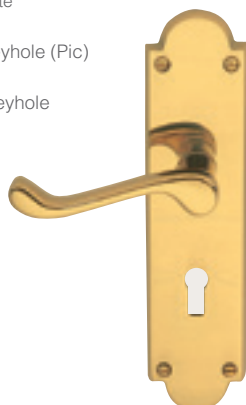

- > Passage Set - includes Knobset, 1101 Tubular Latch.
- > Privacy Set - includes Knobset, 1110 Privacy Mortice, 8055 Turn and Release
- > Euro Locking - includes Knobset Euro, 1115 Mortice Lock, 1148 Cylinder and Turn
- > Standard Key Locking - includes Knobset with Standard Keyhole, 1104 5 Lever Mortice Lock

Door Furniture > Victorian

All the features of Italian manufacture, combined with traditional Victorian styling make this collection an obvious choice in restoration.

TRADITIONAL by Windsor

3009 Lever Set
60mm Ø Rose

^ 3008-E48-OR

Lever Set
152x43x10mm Plate

- 3006L Standard Keyhole
- 3006 Blank Plate (Pic)
- 3006 E48 Euro Keyhole

5070 Knob Set
5069 Passage Set (Includes 1242 latch)
63mm Knob
75mm Ø Rose

Lever Set
150x36x10mm Plate

- 5131 Standard Keyhole (Pic)
- 5132 Blank Plate
- 5132 E48 Euro Keyhole

Lever Set
205x49x10mm Plate

- 3007 Standard Keyhole (Pic)
- 3008 Blank Plate
- 3008 E48 Euro Keyhole

3010 Knob Set
3011 Passage Set
52mm Knob
60mm Ø Rose