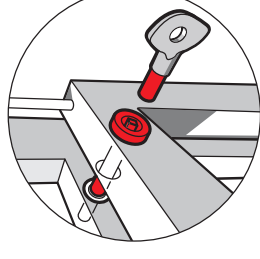

## P119 Sash Window Bolt

- Simple bolt fixing which secures inner and outer frames of sash window, preventing movement
- Recommended that 2 bolts are used on each frame
- Bolts concealed within the window
- Pack of 6
- Suitable for timber sash windows

Prod Code	Item Description	Finish	Replaces Chubb Part No.
P-6P119-6	Sash window bolt	Brass	V-8K104-6-PL

**SUITABLE REPLACEMENT FOR CHUBB V-8K104-6-PL**