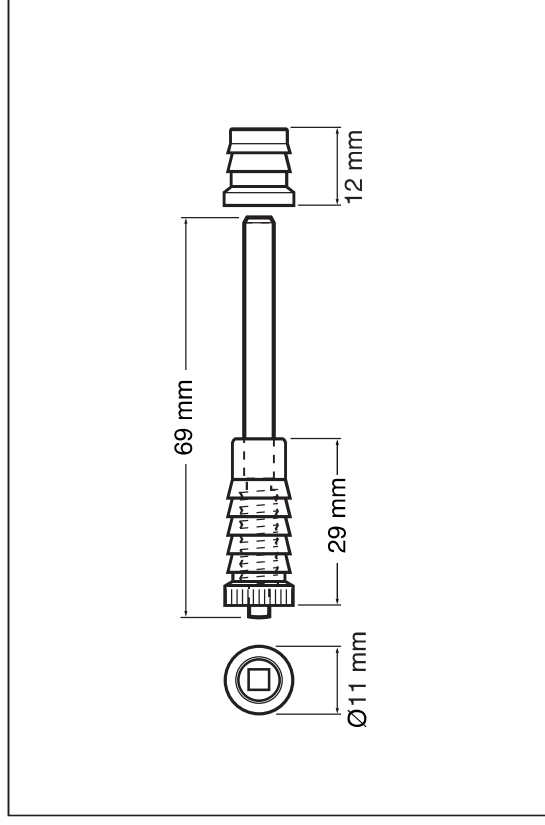

## P119 Sash Window Bolt

- Simple bolt fixing which secures inner and outer frames of sash window, preventing movement
- Recommended that 2 bolts are used on each frame
- Bolts concealed within the window
- Pack of 6
- Suitable for timber sash windows

Prod Code	Item Description	Finish	Replaces Chubb Part No.
P-6P119-6	Sash window bolt	Brass	V-8K104-6-PL

**SUITABLE REPLACEMENT FOR CHUBB V-8K104-6-PL**