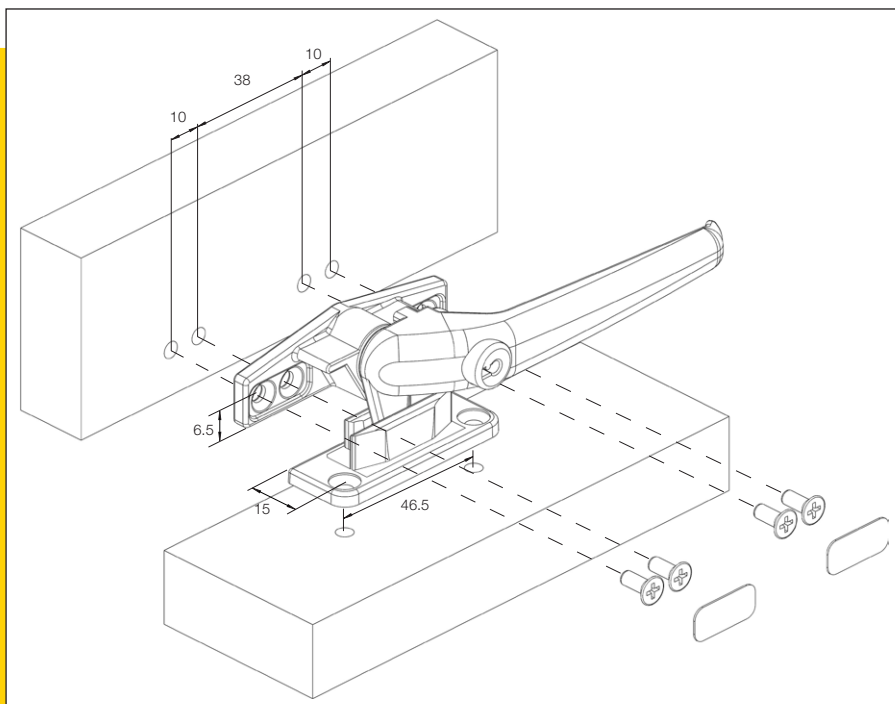

Avon Timber replacement window handle

The world's favourite lock

ASSA ABLOY New Zealand Ltd.
6 Armstrong Road, Albany, Auckland 0632
info.nz@assaabloy.com
www.yalelock.co.nz

ASSA ABLOY Australia Pty Ltd.
235 Huntingdale Road, Oakleigh, Victoria 3166
info.au@assaabloy.com
www.assaabloy.com.au