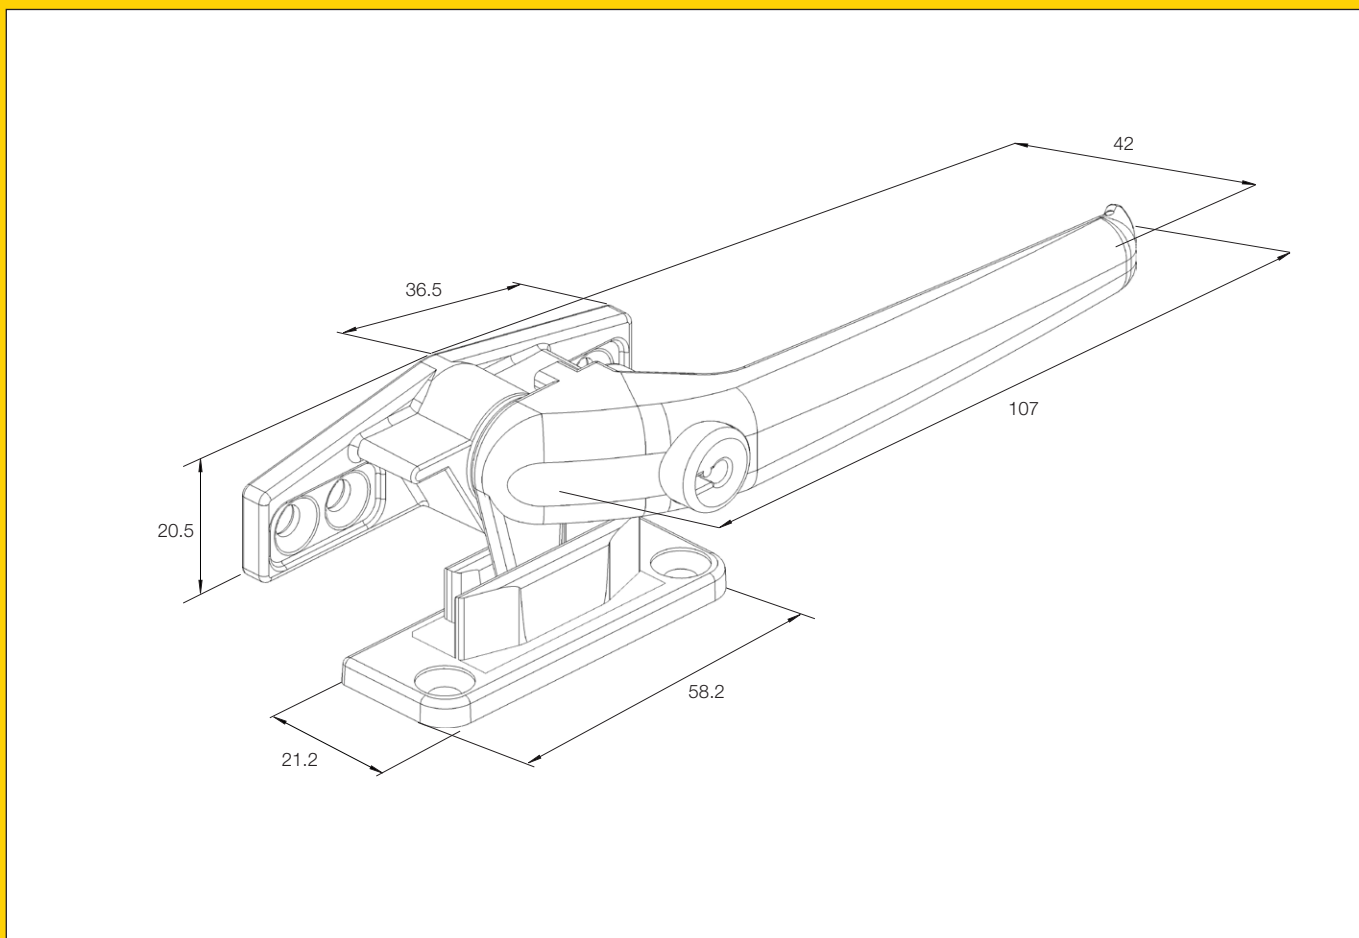

Avon Timber replacement window handle

The world's favourite lock

ASSA ABLOY New Zealand Ltd.
6 Armstrong Road, Albany, Auckland 0632
info.nz@assaabloy.com
www.yalelock.co.nz

ASSA ABLOY Australia Pty Ltd.
235 Huntingdale Road, Oakleigh, Victoria 3166
info.au@assaabloy.com
www.assaabloy.com.au