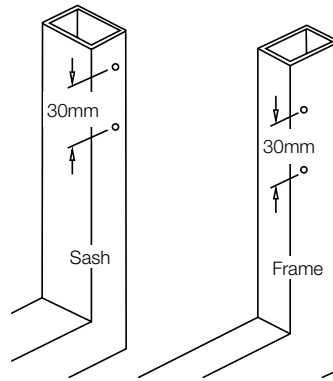

Aluminium

Timber