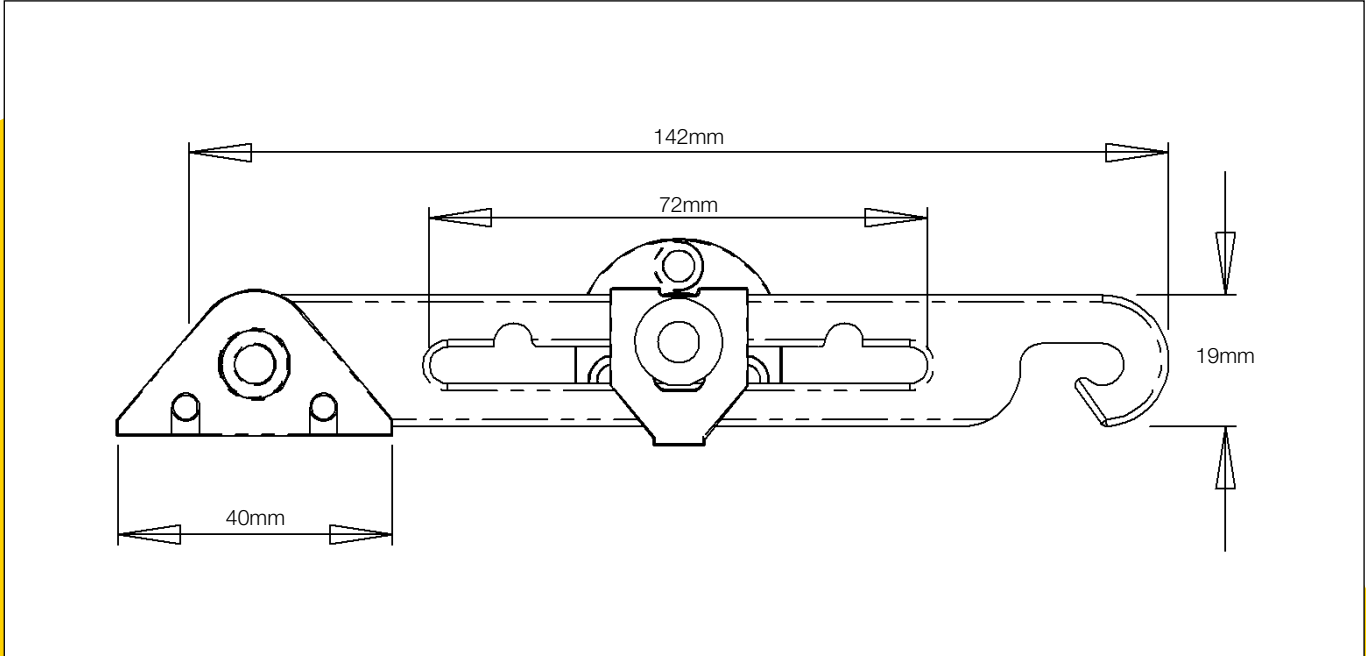

Securistay Window Restrictor

The world's favourite lock

Aluminium