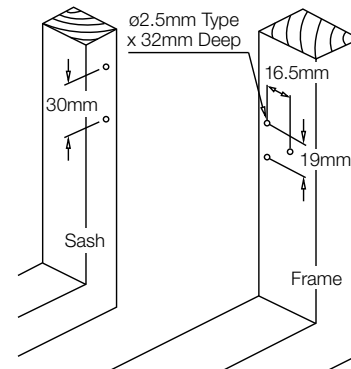

Securistay Window Restrictor

The world's favourite lock

Aluminium

Timber

Timber

RES-FLY-016 - YALE - 0618NZ

ASSA ABLOY New Zealand Ltd.
6 Armstrong Road, Albany, Auckland 0632
info.nz@assaabloy.com
www.yalelock.co.nz

ASSA ABLOY Australia Pty Ltd.
235 Huntingdale Road, Oakleigh, Victoria 3166
info.au@assaabloy.com
www.assaabloy.com.au