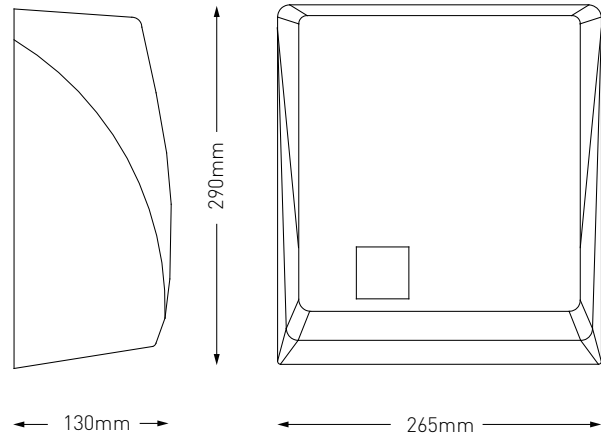

Supreme MASTER AIR

Whisper Quiet Hand Dryer

- Lowest noise level
- Slimline design
- Diecast aluminium cover with colour options
- Stainless Steel cover option
- Blue low light assist

Supreme MASTER AIR

The Supreme MASTER AIR hand dryer is a sophisticated, whisper quiet hand dryer that adds a touch of elegance to the washroom. Its slimline design and multiple colour choices, including a Stainless Steel option, make it perfect for any washroom situation. Ideal for use in medium traffic washrooms or where low sound levels are a prerequisite.

DIMENSIONS

COLOUR OPTIONS

MODEL BA404 – White

MODEL BA405 – Natural Steel

MODEL BA407 – Black

MODEL BA408 – Stainless Steel

SPECIFICATIONS

Cover	Diecast aluminium powder coated, or Stainless Steel
Motor	Brushless induction, external rotor
Power Consumption	2000W
Element	1900W with overheat protection
Rating	10 amps @ 240V AC IP23
Switching	Reflective infrared sensor with blue light assist
Sound Levels	60 dBA @ 1.5m
Dimensions	265W x 290H x 130D mm
Warranty	The Supreme Comprehensive Hand Dryer Warranty – 24 Month Limited
Standards	Complies with New Zealand and Australian Standards