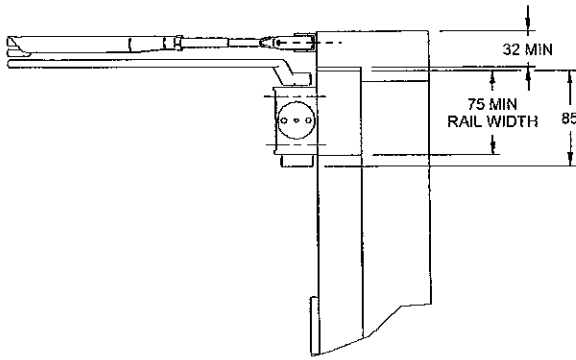

DC9026/DC9126/DC9226 Series

Dimensions in Millimetres

Pull Side Mounted - DC9026

Push Side Mounted - DC9126

Drop Plate Pull Side Mounted - 9000DP

Drop Plate Push Side Mounted - 9100DP

Inverted Mounted - DC9226

Inverted Mounted Plate - DC9000IMP

DC9026ST/DC9126ST/DC9226ST Series

Dimensions in Millimetres

Pull Side Mounted - DC9026ST

Drop Plate Pull Side Mounted - 9000DP

Push Side Mounted - DC9126ST

Drop Plate Push Side Mounted - 9100DP

Inverted Mounted - DC9226ST

Inverted Mounting Plate - 9000IMP

DC7303 Series

Dimensions in Millimetres

Pull Side Mounted

Push Side Mounted

Drop Plate Pull Side Mounted - 7000DP

Drop Plate Push Side Mounted - 7100DP

Inverted Mounted

Inverted Mounted Plate - DC7000IMP

Dimensions in Millimetres

Pull Side Mounted

Drop Plate Pull Side Mounted - 7000DP

Push Side Mounted

Drop Plate Push Side Mounted - 7100DP

Inverted Mounted