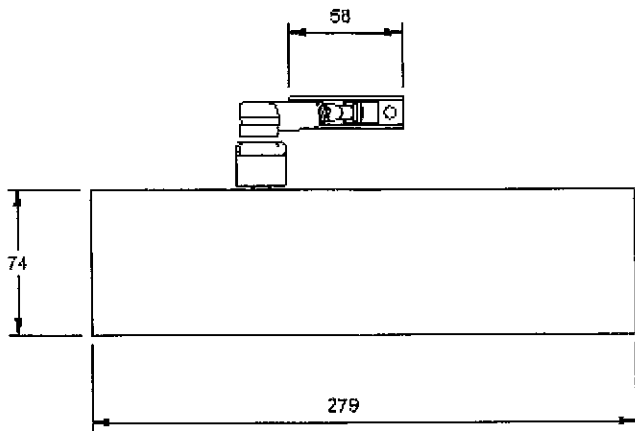

DC9026/DC9126/DC9226 Series

Dimensions in Millimetres

Pull Side Mounted - DC9026

Push Side Mounted - DC9126

Drop Plate Pull Side Mounted - 9000DP

Drop Plate Push Side Mounted - 9100DP

Inverted Mounted - DC9226

Inverted Mounted Plate - DC9000IMP

DC9026ST/DC9126ST/DC9226ST Series

Dimensions in Millimetres

Pull Side Mounted - DC9026ST

Drop Plate Pull Side Mounted - 9000DP

Push Side Mounted - DC9126ST

Drop Plate Push Side Mounted - 9100DP

Inverted Mounted - DC9226ST

Inverted Mounting Plate - 9000IMP

DC7303 Series

Dimensions in Millimetres

Pull Side Mounted

Push Side Mounted

Drop Plate Pull Side Mounted - 7000DP

Drop Plate Push Side Mounted - 7100DP

Inverted Mounted

Inverted Mounted Plate - DC7000IMP

Dimensions in Millimetres

Pull Side Mounted

Drop Plate Pull Side Mounted - 7000DP

Push Side Mounted

Drop Plate Push Side Mounted - 7100DP

Inverted Mounted