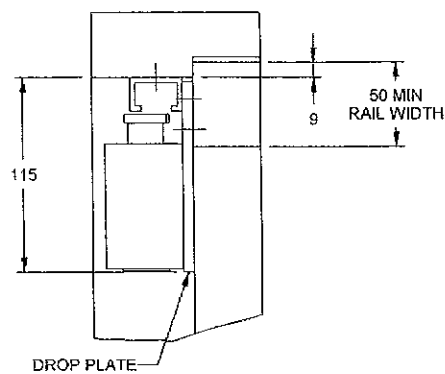

DC9026/DC9126/DC9226 Series

Dimensions in Millimetres

Pull Side Mounted - DC9026

Push Side Mounted - DC9126

Drop Plate Pull Side Mounted - 9000DP

Drop Plate Push Side Mounted - 9100DP

Inverted Mounted - DC9226

Inverted Mounted Plate - DC9000IMP

DC9026ST/DC9126ST/DC9226ST Series

Dimensions in Millimetres

Pull Side Mounted - DC9026ST

Drop Plate Pull Side Mounted - 9000DP

Push Side Mounted - DC9126ST

Drop Plate Push Side Mounted - 9100DP

Inverted Mounted - DC9226ST

Inverted Mounting Plate - 9000IMP

DC7303 Series

Dimensions in Millimetres

Pull Side Mounted

Push Side Mounted

Drop Plate Pull Side Mounted - 7000DP

Drop Plate Push Side Mounted - 7100DP

Inverted Mounted

Inverted Mounted Plate - DC7000IMP

Dimensions in Millimetres

Pull Side Mounted

Drop Plate Pull Side Mounted - 7000DP

Push Side Mounted

Drop Plate Push Side Mounted - 7100DP

Inverted Mounted