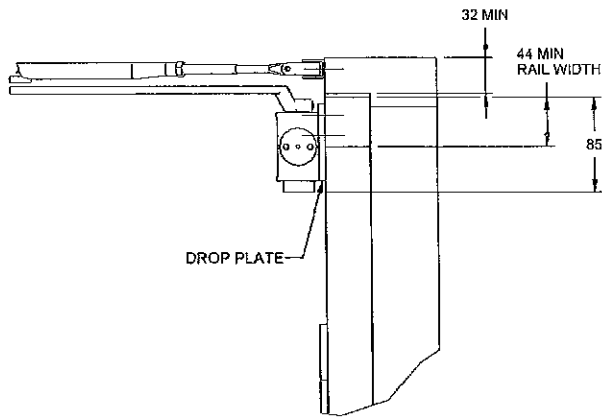

DC9026/DC9126/DC9226 Series

Dimensions in Millimetres

Pull Side Mounted - DC9026

Push Side Mounted - DC9126

Drop Plate Pull Side Mounted - 9000DP

Drop Plate Push Side Mounted - 9100DP

Inverted Mounted - DC9226

Inverted Mounted - DC9226ST

Inverted Mounting Plate - 9000IMP

DC7303 Series

Dimensions in Millimetres

Pull Side Mounted

Push Side Mounted

Drop Plate Pull Side Mounted - 7000DP

Drop Plate Push Side Mounted - 7100DP

Inverted Mounted

Inverted Mounted Plate - DC7000IMP

Dimensions in Millimetres

Pull Side Mounted

Drop Plate Pull Side Mounted - 7000DP

Push Side Mounted

Drop Plate Push Side Mounted - 7100DP

Inverted Mounted