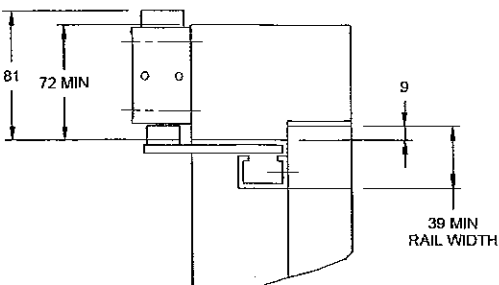

Inverted Mounted - DC9226ST

Inverted Mounting Plate - 9000IMP

DC7303 Series

Dimensions in Millimetres

Pull Side Mounted

Push Side Mounted

Drop Plate Pull Side Mounted - 7000DP

Drop Plate Push Side Mounted - 7100DP

Inverted Mounted

Inverted Mounted Plate - DC7000IMP

Dimensions in Millimetres

Pull Side Mounted

Drop Plate Pull Side Mounted - 7000DP

Push Side Mounted

Drop Plate Push Side Mounted - 7100DP

Inverted Mounted