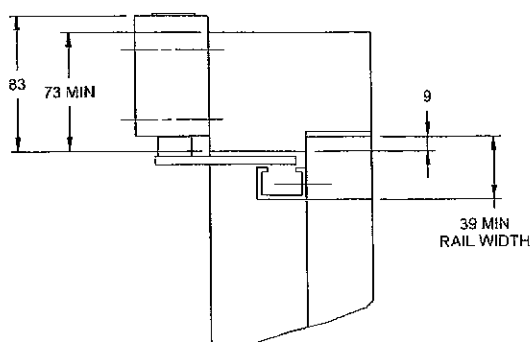

DC9026/DC9126/DC9226 Series

Dimensions in Millimetres

Pull Side Mounted - DC9026

Push Side Mounted - DC9126

Drop Plate Pull Side Mounted - 9000DP

Drop Plate Push Side Mounted - 9100DP

Inverted Mounted - DC9226

Inverted Mounted Plate - DC9000IMP

DC9026ST/DC9126ST/DC9226ST Series

Dimensions in Millimetres

Pull Side Mounted - DC9026ST

Drop Plate Pull Side Mounted - 9000DP

Push Side Mounted - DC9126ST

Drop Plate Push Side Mounted - 9100DP

Inverted Mounted - DC9226ST

Inverted Mounting Plate - 9000IMP

DC7303 Series

Dimensions in Millimetres

Pull Side Mounted

Push Side Mounted

Drop Plate Pull Side Mounted - 7000DP

Drop Plate Push Side Mounted - 7100DP

Inverted Mounted

Inverted Mounted Plate - DC7000IMP

Dimensions in Millimetres

Pull Side Mounted

Drop Plate Pull Side Mounted - 7000DP

Push Side Mounted

Drop Plate Push Side Mounted - 7100DP

Inverted Mounted