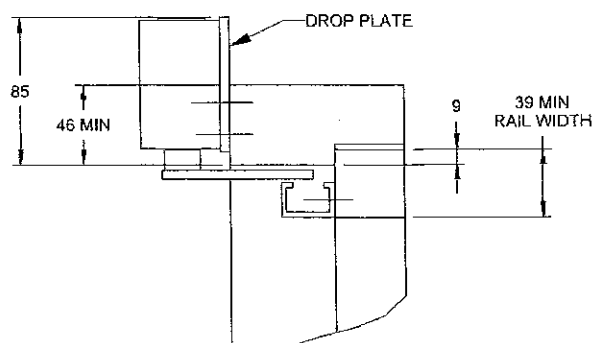

DC9026/DC9126/DC9226 Series

Dimensions in Millimetres

Pull Side Mounted - DC9026

Push Side Mounted - DC9126

Drop Plate Pull Side Mounted - 9000DP

Drop Plate Push Side Mounted - 9100DP

Inverted Mounted - DC9226

Inverted Mounted Plate - DC9000IMP

DC9026ST/DC9126ST/DC9226ST Series

Dimensions in Millimetres

Pull Side Mounted - DC9026ST

Drop Plate Pull Side Mounted - 9000DP

Push Side Mounted - DC9126ST

Drop Plate Push Side Mounted - 9100DP

Inverted Mounted - DC9226ST

Inverted Mounting Plate - 9000IMP

DC7303 Series

Dimensions in Millimetres

Pull Side Mounted

Push Side Mounted

Drop Plate Pull Side Mounted - 7000DP

Drop Plate Push Side Mounted - 7100DP

Inverted Mounted

Inverted Mounted Plate - DC7000IMP

Dimensions in Millimetres

Pull Side Mounted

Drop Plate Pull Side Mounted - 7000DP

Push Side Mounted

Drop Plate Push Side Mounted - 7100DP

Inverted Mounted