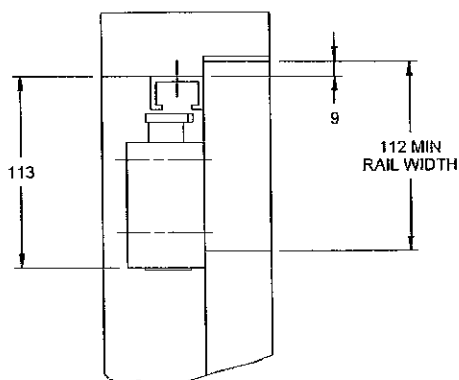

DC9026/DC9126/DC9226 Series

Dimensions in Millimetres

Pull Side Mounted - DC9026

Push Side Mounted - DC9126

Drop Plate Pull Side Mounted - 9000DP

Drop Plate Push Side Mounted - 9100DP

Inverted Mounted - DC9226

Inverted Mounted Plate - DC9000IMP

DC9026ST/DC9126ST/DC9226ST Series

Dimensions in Millimetres

Pull Side Mounted - DC9026ST

Drop Plate Pull Side Mounted - 9000DP

Push Side Mounted - DC9126ST

Drop Plate Push Side Mounted - 9100DP

Inverted Mounted - DC9226ST

Inverted Mounting Plate - 9000IMP

DC7303 Series

Dimensions in Millimetres

Pull Side Mounted

Push Side Mounted

Drop Plate Pull Side Mounted - 7000DP

Drop Plate Push Side Mounted - 7100DP

Inverted Mounted

Inverted Mounted Plate - DC7000IMP

Dimensions in Millimetres

Pull Side Mounted

Drop Plate Pull Side Mounted - 7000DP

Push Side Mounted

Drop Plate Push Side Mounted - 7100DP

Inverted Mounted