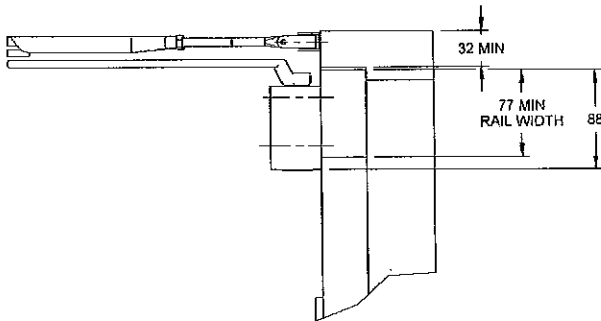

DC9026/DC9126/DC9226 Series

Dimensions in Millimetres

Pull Side Mounted - DC9026

Push Side Mounted - DC9126

Drop Plate Pull Side Mounted - 9000DP

Drop Plate Push Side Mounted - 9100DP

Inverted Mounted - DC9226

Inverted Mounted Plate - DC9000IMP

DC9026ST/DC9126ST/DC9226ST Series

Dimensions in Millimetres

Pull Side Mounted - DC9026ST

Drop Plate Pull Side Mounted - 9000DP

Push Side Mounted - DC9126ST

Drop Plate Push Side Mounted - 9100DP

Inverted Mounted - DC9226ST

Inverted Mounting Plate - 9000IMP

DC7303 Series

Dimensions in Millimetres

Pull Side Mounted

Push Side Mounted

Drop Plate Pull Side Mounted - 7000DP

Drop Plate Push Side Mounted - 7100DP

Inverted Mounted

Inverted Mounted Plate - DC7000IMP

Dimensions in Millimetres

Pull Side Mounted

Drop Plate Pull Side Mounted - 7000DP

Push Side Mounted

Drop Plate Push Side Mounted - 7100DP

Inverted Mounted