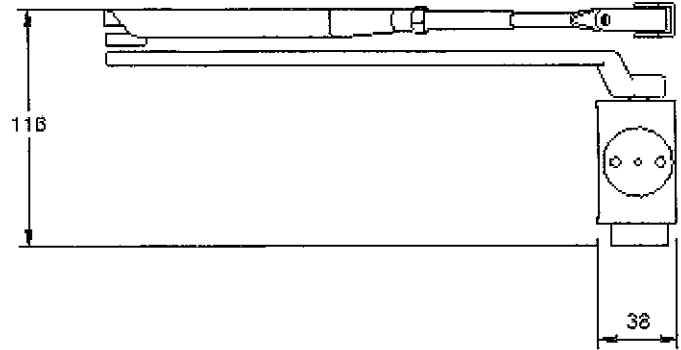

Inverted Mounted - DC9226ST

Inverted Mounting Plate - 9000IMP

DC7303 Series

Dimensions in Millimetres

Pull Side Mounted

Push Side Mounted

Drop Plate Pull Side Mounted - 7000DP

Drop Plate Push Side Mounted - 7100DP

Inverted Mounted

Inverted Mounted Plate - DC7000IMP

Dimensions in Millimetres

Pull Side Mounted

Drop Plate Pull Side Mounted - 7000DP

Push Side Mounted

Drop Plate Push Side Mounted - 7100DP

Inverted Mounted