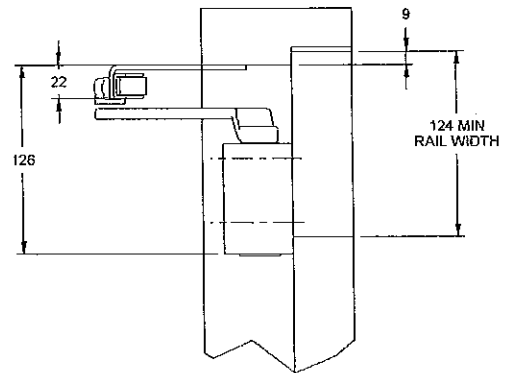

DC9026/DC9126/DC9226 Series

Dimensions in Millimetres

Pull Side Mounted - DC9026

Push Side Mounted - DC9126

Drop Plate Pull Side Mounted - 9000DP

Drop Plate Push Side Mounted - 9100DP

Inverted Mounted - DC9226

Inverted Mounted Plate - DC9000IMP

DC9026ST/DC9126ST/DC9226ST Series

Dimensions in Millimetres

Pull Side Mounted - DC9026ST

Drop Plate Pull Side Mounted - 9000DP

Push Side Mounted - DC9126ST

Drop Plate Push Side Mounted - 9100DP

Inverted Mounted - DC9226ST

Inverted Mounting Plate - 9000IMP

DC7303 Series

Dimensions in Millimetres

Pull Side Mounted

Push Side Mounted

Drop Plate Pull Side Mounted - 7000DP

Drop Plate Push Side Mounted - 7100DP

Inverted Mounted

Inverted Mounted Plate - DC7000IMP

Dimensions in Millimetres

Pull Side Mounted

Drop Plate Pull Side Mounted - 7000DP

Push Side Mounted

Drop Plate Push Side Mounted - 7100DP

Inverted Mounted