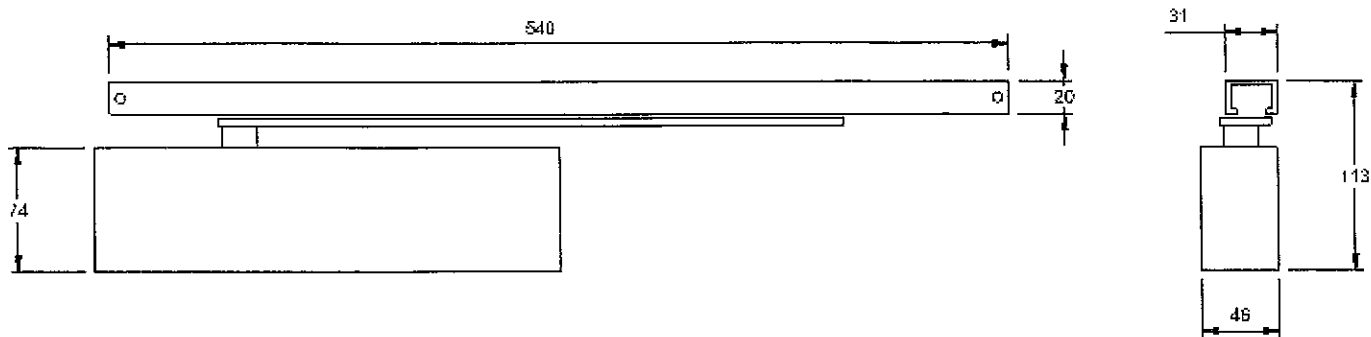

DC9026/DC9126/DC9226 Series

Dimensions in Millimetres

Pull Side Mounted - DC9026

Push Side Mounted - DC9126

Drop Plate Pull Side Mounted - 9000DP

Drop Plate Push Side Mounted - 9100DP

Inverted Mounted - DC9226

Inverted Mounted Plate - DC9000IMP

DC9026ST/DC9126ST/DC9226ST Series

Dimensions in Millimetres

Pull Side Mounted - DC9026ST

Drop Plate Pull Side Mounted - 9000DP

Push Side Mounted - DC9126ST

Drop Plate Push Side Mounted - 9100DP

Inverted Mounted - DC9226ST

Inverted Mounting Plate - 9000IMP

DC7303 Series

Dimensions in Millimetres

Pull Side Mounted

Push Side Mounted

Drop Plate Pull Side Mounted - 7000DP

Drop Plate Push Side Mounted - 7100DP

Inverted Mounted

Inverted Mounted Plate - DC7000IMP

Dimensions in Millimetres

Pull Side Mounted

Drop Plate Pull Side Mounted - 7000DP

Push Side Mounted

Drop Plate Push Side Mounted - 7100DP

Inverted Mounted