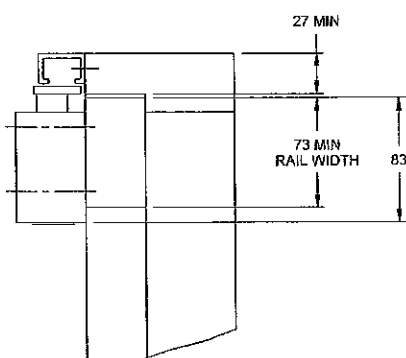

DC9026/DC9126/DC9226 Series

Dimensions in Millimetres

Pull Side Mounted - DC9026

Push Side Mounted - DC9126

Drop Plate Pull Side Mounted - 9000DP

Drop Plate Push Side Mounted - 9100DP

Inverted Mounted - DC9226

Inverted Mounted Plate - DC9000IMP

DC9026ST/DC9126ST/DC9226ST Series

Dimensions in Millimetres

Pull Side Mounted - DC9026ST

Drop Plate Pull Side Mounted - 9000DP

Push Side Mounted - DC9126ST

Drop Plate Push Side Mounted - 9100DP

Inverted Mounted - DC9226ST

Inverted Mounting Plate - 9000IMP

DC7303 Series

Dimensions in Millimetres

Pull Side Mounted

Push Side Mounted

Drop Plate Pull Side Mounted - 7000DP

Drop Plate Push Side Mounted - 7100DP

Inverted Mounted

Inverted Mounted Plate - DC7000IMP

Dimensions in Millimetres

Pull Side Mounted

Drop Plate Pull Side Mounted - 7000DP

Push Side Mounted

Drop Plate Push Side Mounted - 7100DP

Inverted Mounted