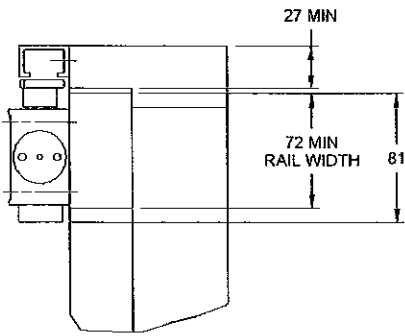

DC9026/DC9126/DC9226 Series

Dimensions in Millimetres

Pull Side Mounted - DC9026

Push Side Mounted - DC9126

Drop Plate Pull Side Mounted - 9000DP

Drop Plate Push Side Mounted - 9100DP

Inverted Mounted - DC9226

Inverted Mounted - DC9226ST

Inverted Mounting Plate - 9000IMP

DC7303 Series

Dimensions in Millimetres

Pull Side Mounted

Push Side Mounted

Drop Plate Pull Side Mounted - 7000DP

Drop Plate Push Side Mounted - 7100DP

Inverted Mounted

Inverted Mounted Plate - DC7000IMP

Dimensions in Millimetres

Pull Side Mounted

Drop Plate Pull Side Mounted - 7000DP

Push Side Mounted

Drop Plate Push Side Mounted - 7100DP

Inverted Mounted