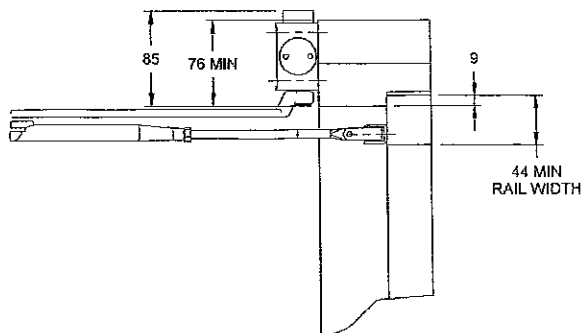

DC9026/DC9126/DC9226 Series

Dimensions in Millimetres

Pull Side Mounted - DC9026

Push Side Mounted - DC9126

Drop Plate Pull Side Mounted - 9000DP

Drop Plate Push Side Mounted - 9100DP

Inverted Mounted - DC9226

Inverted Mounted Plate - DC9000IMP

DC9026ST/DC9126ST/DC9226ST Series

Dimensions in Millimetres

Pull Side Mounted - DC9026ST

Drop Plate Pull Side Mounted - 9000DP

Push Side Mounted - DC9126ST

Drop Plate Push Side Mounted - 9100DP

Inverted Mounted - DC9226ST

Inverted Mounting Plate - 9000IMP

DC7303 Series

Dimensions in Millimetres

Pull Side Mounted

Push Side Mounted

Drop Plate Pull Side Mounted - 7000DP

Drop Plate Push Side Mounted - 7100DP

Inverted Mounted

Inverted Mounted Plate - DC7000IMP

Dimensions in Millimetres

Pull Side Mounted

Drop Plate Pull Side Mounted - 7000DP

Push Side Mounted

Drop Plate Push Side Mounted - 7100DP

Inverted Mounted