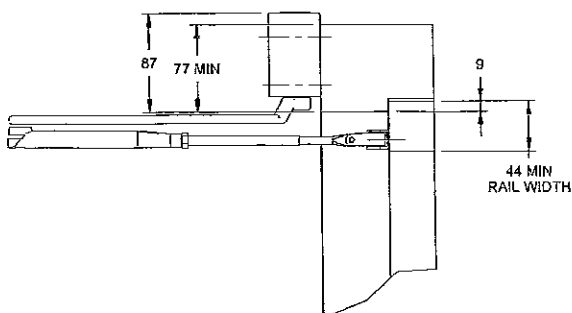

DC9026/DC9126/DC9226 Series

Dimensions in Millimetres

Pull Side Mounted - DC9026

Push Side Mounted - DC9126

Drop Plate Pull Side Mounted - 9000DP

Drop Plate Push Side Mounted - 9100DP

Inverted Mounted - DC9226

Inverted Mounted Plate - DC9000IMP

DC9026ST/DC9126ST/DC9226ST Series

Dimensions in Millimetres

Pull Side Mounted - DC9026ST

Drop Plate Pull Side Mounted - 9000DP

Push Side Mounted - DC9126ST

Drop Plate Push Side Mounted - 9100DP

Inverted Mounted - DC9226ST

Inverted Mounting Plate - 9000IMP

DC7303 Series

Dimensions in Millimetres

Pull Side Mounted

Push Side Mounted

Drop Plate Pull Side Mounted - 7000DP

Drop Plate Push Side Mounted - 7100DP

Inverted Mounted

Inverted Mounted Plate - DC7000IMP

Dimensions in Millimetres

Pull Side Mounted

Drop Plate Pull Side Mounted - 7000DP

Push Side Mounted

Drop Plate Push Side Mounted - 7100DP

Inverted Mounted