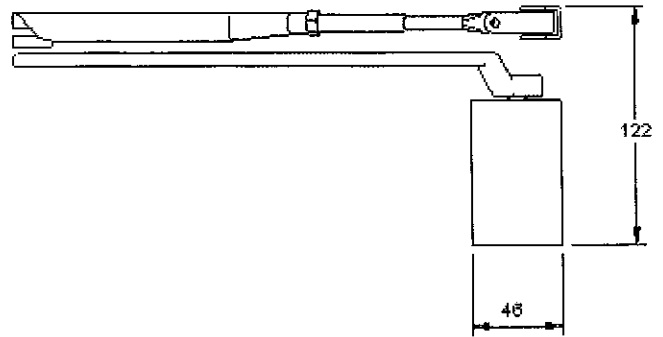

DC9026/DC9126/DC9226 Series

Dimensions in Millimetres

Pull Side Mounted - DC9026

Push Side Mounted - DC9126

Drop Plate Pull Side Mounted - 9000DP

Drop Plate Push Side Mounted - 9100DP

Inverted Mounted - DC9226

Inverted Mounted Plate - DC9000IMP

DC9026ST/DC9126ST/DC9226ST Series

Dimensions in Millimetres

Pull Side Mounted - DC9026ST

Drop Plate Pull Side Mounted - 9000DP

Push Side Mounted - DC9126ST

Drop Plate Push Side Mounted - 9100DP

Inverted Mounted - DC9226ST

Inverted Mounting Plate - 9000IMP

DC7303 Series

Dimensions in Millimetres

Pull Side Mounted

Push Side Mounted

Drop Plate Pull Side Mounted - 7000DP

Drop Plate Push Side Mounted - 7100DP

Inverted Mounted

Inverted Mounted Plate - DC7000IMP

Dimensions in Millimetres

Pull Side Mounted

Drop Plate Pull Side Mounted - 7000DP

Push Side Mounted

Drop Plate Push Side Mounted - 7100DP

Inverted Mounted