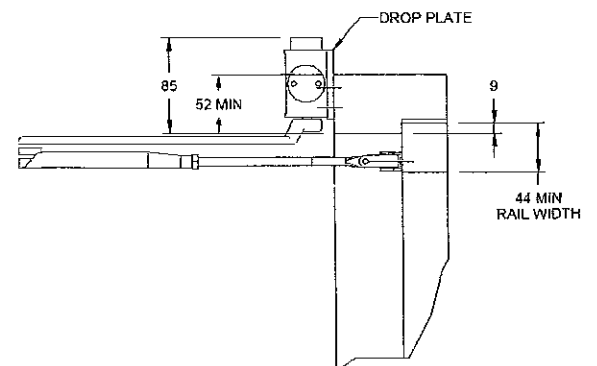

DC9026/DC9126/DC9226 Series

Dimensions in Millimetres

Pull Side Mounted - DC9026

Push Side Mounted - DC9126

Drop Plate Pull Side Mounted - 9000DP

Drop Plate Push Side Mounted - 9100DP

Inverted Mounted - DC9226

Inverted Mounted Plate - DC9000IMP

DC9026ST/DC9126ST/DC9226ST Series

Dimensions in Millimetres

Pull Side Mounted - DC9026ST

Drop Plate Pull Side Mounted - 9000DP

Push Side Mounted - DC9126ST

Drop Plate Push Side Mounted - 9100DP

Inverted Mounted - DC9226ST

Inverted Mounting Plate - 9000IMP

DC7303 Series

Dimensions in Millimetres

Pull Side Mounted

Push Side Mounted

Drop Plate Pull Side Mounted - 7000DP

Drop Plate Push Side Mounted - 7100DP

Inverted Mounted

Inverted Mounted Plate - DC7000IMP

Dimensions in Millimetres

Pull Side Mounted

Drop Plate Pull Side Mounted - 7000DP

Push Side Mounted

Drop Plate Push Side Mounted - 7100DP

Inverted Mounted