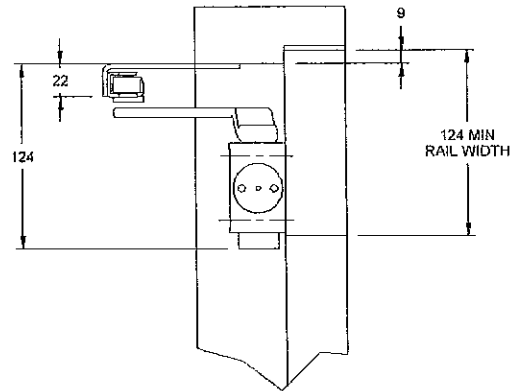

DC9026/DC9126/DC9226 Series

Dimensions in Millimetres

Pull Side Mounted - DC9026

Push Side Mounted - DC9126

Drop Plate Pull Side Mounted - 9000DP

Drop Plate Push Side Mounted - 9100DP

Inverted Mounted - DC9226

Inverted Mounted Plate - DC9000IMP

DC9026ST/DC9126ST/DC9226ST Series

Dimensions in Millimetres

Pull Side Mounted - DC9026ST

Drop Plate Pull Side Mounted - 9000DP

Push Side Mounted - DC9126ST

Drop Plate Push Side Mounted - 9100DP

Inverted Mounted - DC9226ST

Inverted Mounting Plate - 9000IMP

DC7303 Series

Dimensions in Millimetres

Pull Side Mounted

Push Side Mounted

Drop Plate Pull Side Mounted - 7000DP

Drop Plate Push Side Mounted - 7100DP

Inverted Mounted

Inverted Mounted Plate - DC7000IMP

Dimensions in Millimetres

Pull Side Mounted

Drop Plate Pull Side Mounted - 7000DP

Push Side Mounted

Drop Plate Push Side Mounted - 7100DP

Inverted Mounted