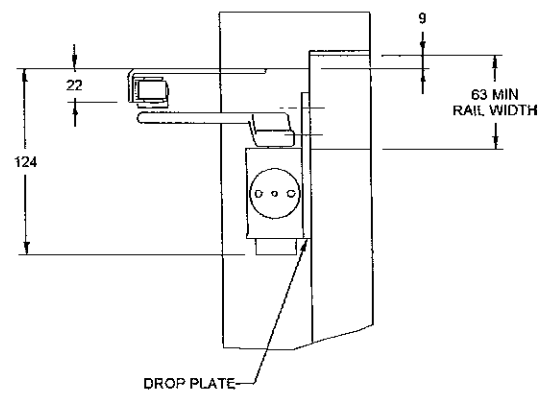

DC9026/DC9126/DC9226 Series

Dimensions in Millimetres

Pull Side Mounted - DC9026

Push Side Mounted - DC9126

Drop Plate Pull Side Mounted - 9000DP

Drop Plate Push Side Mounted - 9100DP

Inverted Mounted - DC9226

Inverted Mounted Plate - DC9000IMP

DC9026ST/DC9126ST/DC9226ST Series

Dimensions in Millimetres

Pull Side Mounted - DC9026ST

Drop Plate Pull Side Mounted - 9000DP

Push Side Mounted - DC9126ST

Drop Plate Push Side Mounted - 9100DP

Inverted Mounted - DC9226ST

Inverted Mounting Plate - 9000IMP

DC7303 Series

Dimensions in Millimetres

Pull Side Mounted

Push Side Mounted

Drop Plate Pull Side Mounted - 7000DP

Drop Plate Push Side Mounted - 7100DP

Inverted Mounted

Inverted Mounted Plate - DC7000IMP

Dimensions in Millimetres

Pull Side Mounted

Drop Plate Pull Side Mounted - 7000DP

Push Side Mounted

Drop Plate Push Side Mounted - 7100DP

Inverted Mounted