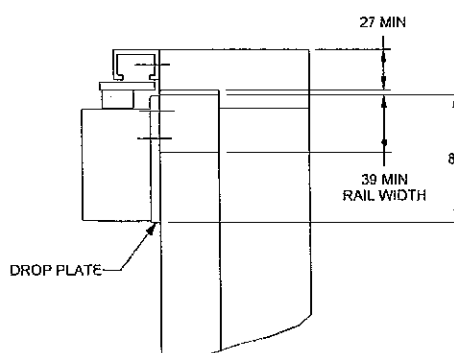

DC9026/DC9126/DC9226 Series

Dimensions in Millimetres

Pull Side Mounted - DC9026

Push Side Mounted - DC9126

Drop Plate Pull Side Mounted - 9000DP

Drop Plate Push Side Mounted - 9100DP

Inverted Mounted - DC9226

Inverted Mounted Plate - DC9000IMP

DC9026ST/DC9126ST/DC9226ST Series

Dimensions in Millimetres

Pull Side Mounted - DC9026ST

Drop Plate Pull Side Mounted - 9000DP

Push Side Mounted - DC9126ST

Drop Plate Push Side Mounted - 9100DP

Inverted Mounted - DC9226ST

Inverted Mounting Plate - 9000IMP

DC7303 Series

Dimensions in Millimetres

Pull Side Mounted

Push Side Mounted

Drop Plate Pull Side Mounted - 7000DP

Drop Plate Push Side Mounted - 7100DP

Inverted Mounted

Inverted Mounted Plate - DC7000IMP

Dimensions in Millimetres

Pull Side Mounted

Drop Plate Pull Side Mounted - 7000DP

Push Side Mounted

Drop Plate Push Side Mounted - 7100DP

Inverted Mounted