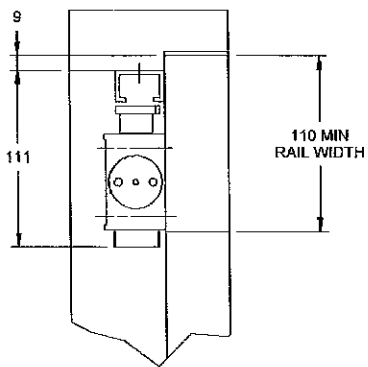

DC9026/DC9126/DC9226 Series

Dimensions in Millimetres

Pull Side Mounted - DC9026

Push Side Mounted - DC9126

Drop Plate Pull Side Mounted - 9000DP

Drop Plate Push Side Mounted - 9100DP

Inverted Mounted - DC9226

Inverted Mounted - DC9226ST

Inverted Mounting Plate - 9000IMP

DC7303 Series

Dimensions in Millimetres

Pull Side Mounted

Push Side Mounted

Drop Plate Pull Side Mounted - 7000DP

Drop Plate Push Side Mounted - 7100DP

Inverted Mounted

Inverted Mounted Plate - DC7000IMP

Dimensions in Millimetres

Pull Side Mounted

Drop Plate Pull Side Mounted - 7000DP

Push Side Mounted

Drop Plate Push Side Mounted - 7100DP

Inverted Mounted