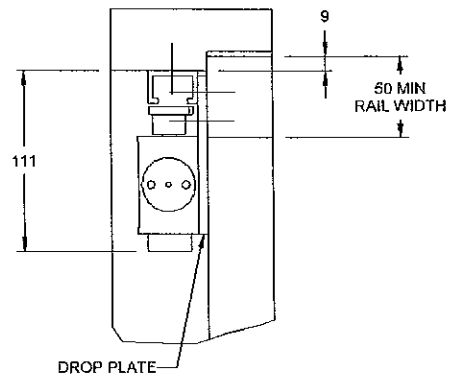

Inverted Mounted - DC9226ST

Inverted Mounting Plate - 9000IMP

DC7303 Series

Dimensions in Millimetres

Pull Side Mounted

Push Side Mounted

Drop Plate Pull Side Mounted - 7000DP

Drop Plate Push Side Mounted - 7100DP

Inverted Mounted

Inverted Mounted Plate - DC7000IMP

Dimensions in Millimetres

Pull Side Mounted

Drop Plate Pull Side Mounted - 7000DP

Push Side Mounted

Drop Plate Push Side Mounted - 7100DP

Inverted Mounted