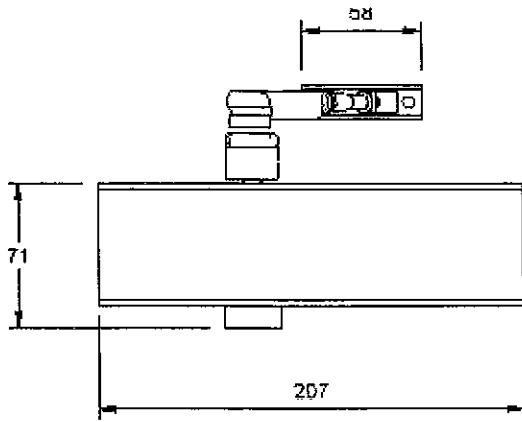

DC9026/DC9126/DC9226 Series

Dimensions in Millimetres

Pull Side Mounted - DC9026

Push Side Mounted - DC9126

Drop Plate Pull Side Mounted - 9000DP

Drop Plate Push Side Mounted - 9100DP

Inverted Mounted - DC9226

Inverted Mounted Plate - DC9000IMP

DC9026ST/DC9126ST/DC9226ST Series

Dimensions in Millimetres

Pull Side Mounted - DC9026ST

Drop Plate Pull Side Mounted - 9000DP

Push Side Mounted - DC9126ST

Drop Plate Push Side Mounted - 9100DP

Inverted Mounted - DC9226ST

Inverted Mounting Plate - 9000IMP

DC7303 Series

Dimensions in Millimetres

Pull Side Mounted

Push Side Mounted

Drop Plate Pull Side Mounted - 7000DP

Drop Plate Push Side Mounted - 7100DP

Inverted Mounted

Inverted Mounted Plate - DC7000IMP

Dimensions in Millimetres

Pull Side Mounted

Drop Plate Pull Side Mounted - 7000DP

Push Side Mounted

Drop Plate Push Side Mounted - 7100DP

Inverted Mounted