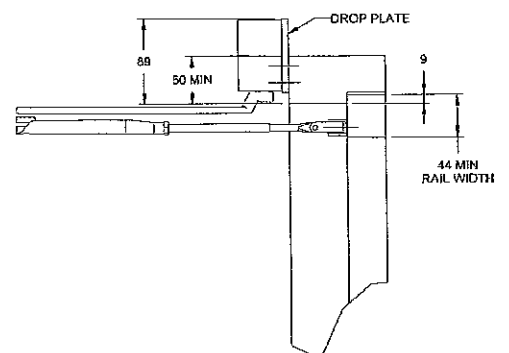

DC9026/DC9126/DC9226 Series

Dimensions in Millimetres

Pull Side Mounted - DC9026

Push Side Mounted - DC9126

Drop Plate Pull Side Mounted - 9000DP

Drop Plate Push Side Mounted - 9100DP

Inverted Mounted - DC9226

Inverted Mounted Plate - DC9000IMP

DC9026ST/DC9126ST/DC9226ST Series

Dimensions in Millimetres

Pull Side Mounted - DC9026ST

Drop Plate Pull Side Mounted - 9000DP

Push Side Mounted - DC9126ST

Drop Plate Push Side Mounted - 9100DP

Inverted Mounted - DC9226ST

Inverted Mounting Plate - 9000IMP

DC7303 Series

Dimensions in Millimetres

Pull Side Mounted

Push Side Mounted

Drop Plate Pull Side Mounted - 7000DP

Drop Plate Push Side Mounted - 7100DP

Inverted Mounted

Inverted Mounted Plate - DC7000IMP

Dimensions in Millimetres

Pull Side Mounted

Drop Plate Pull Side Mounted - 7000DP

Push Side Mounted

Drop Plate Push Side Mounted - 7100DP

Inverted Mounted