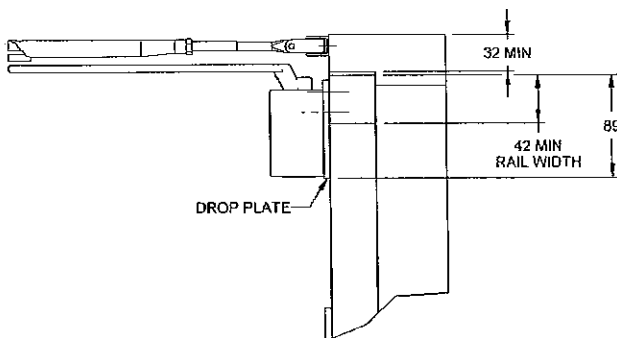

DC9026/DC9126/DC9226 Series

Dimensions in Millimetres

Pull Side Mounted - DC9026

Push Side Mounted - DC9126

Drop Plate Pull Side Mounted - 9000DP

Drop Plate Push Side Mounted - 9100DP

Inverted Mounted - DC9226

Inverted Mounted Plate - DC9000IMP

DC9026ST/DC9126ST/DC9226ST Series

Dimensions in Millimetres

Pull Side Mounted - DC9026ST

Drop Plate Pull Side Mounted - 9000DP

Push Side Mounted - DC9126ST

Drop Plate Push Side Mounted - 9100DP

Inverted Mounted - DC9226ST

Inverted Mounting Plate - 9000IMP

DC7303 Series

Dimensions in Millimetres

Pull Side Mounted

Push Side Mounted

Drop Plate Pull Side Mounted - 7000DP

Drop Plate Push Side Mounted - 7100DP

Inverted Mounted

Inverted Mounted Plate - DC7000IMP

Dimensions in Millimetres

Pull Side Mounted

Drop Plate Pull Side Mounted - 7000DP

Push Side Mounted

Drop Plate Push Side Mounted - 7100DP

Inverted Mounted