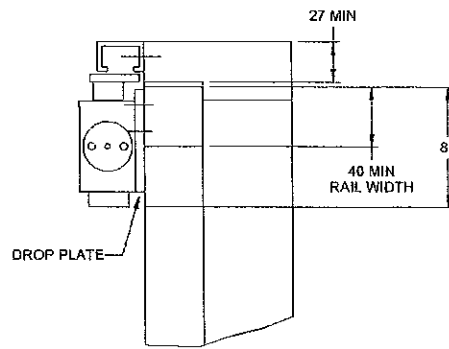

Inverted Mounted - DC9226ST

Inverted Mounting Plate - 9000IMP

DC7303 Series

Dimensions in Millimetres

Pull Side Mounted

Push Side Mounted

Drop Plate Pull Side Mounted - 7000DP

Drop Plate Push Side Mounted - 7100DP

Inverted Mounted

Inverted Mounted Plate - DC7000IMP

Dimensions in Millimetres

Pull Side Mounted

Drop Plate Pull Side Mounted - 7000DP

Push Side Mounted

Drop Plate Push Side Mounted - 7100DP

Inverted Mounted