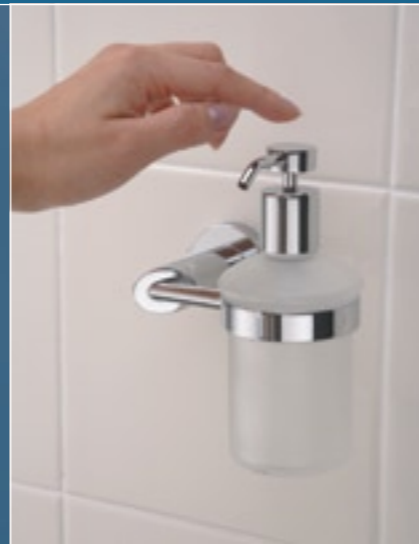

The **Vivani** Collection

A confident and self assured statement of style.

Smooth planes and acute angles come together with a sweep of curves to create the Vivani Collection.

Striking design features emphasise the contemporary minimalism forming the underlying design concept for this range.

The Vivani Collection is chrome over solid brass, with a three-year warranty.

DESIGNER