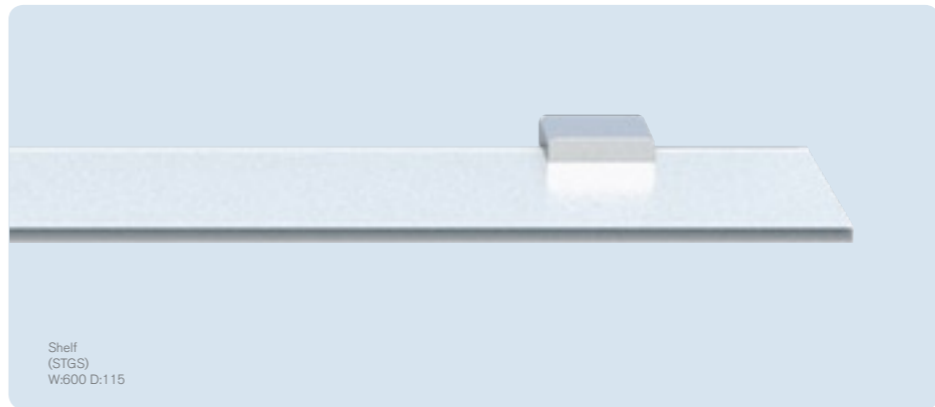

The Studio 1 Collection

It's recognising the influence of bold ideals

It's no surprise that to create a modern design, one has to consider how the past has influenced the present.

Coming to the fore is the ideal that people today can learn to live in harmony with nature; with design so well integrated that nature and building become part of a unified and interrelated composition.

The Studio 1 collection, designed with the future in mind and for the mind of one who appreciates the legacy of powerful ideals. Hence the bold and strong styling, but empathetic to the form of nature.

The Studio1 collection is constructed from brass with a chrome finish and naturally a three year warranty ensures it will stand the test of time.