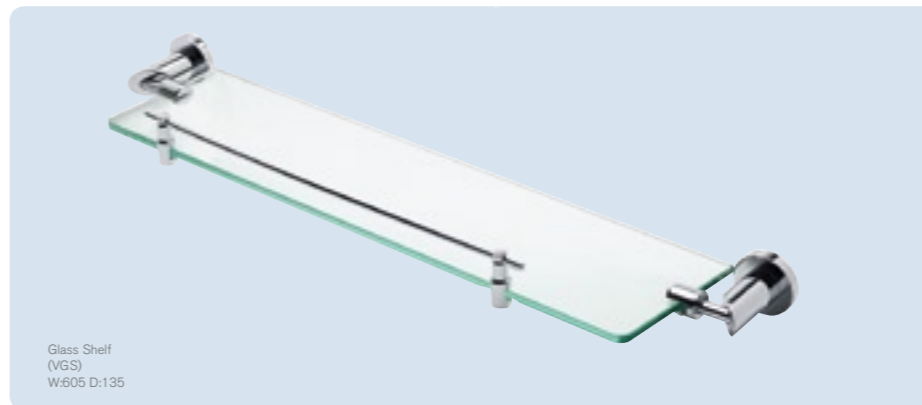

Double Towel Rail (VDTR600 / VDTR800)
Available in 600mm and 800mm lengths