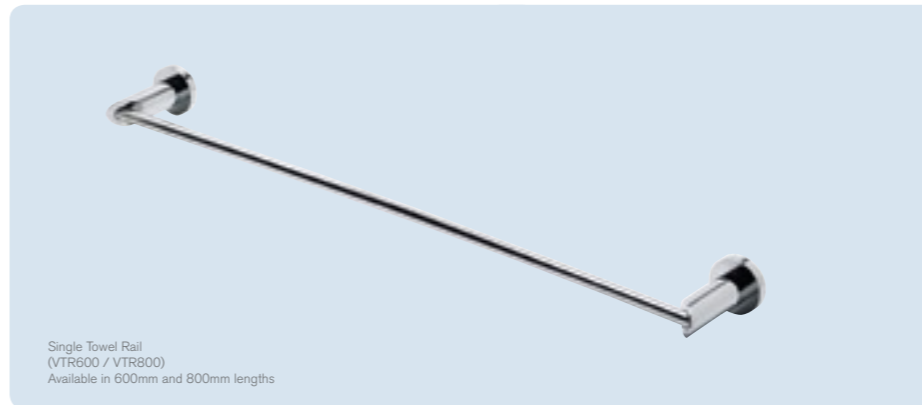

The **Vivani** Collection

A confident and self assured statement of style.

Smooth planes and acute angles come together with a sweep of curves to create the Vivani Collection.

Striking design features emphasise the contemporary minimalism forming the underlying design concept for this range.

The Vivani Collection is chrome over solid brass, with a three-year warranty.

DESIGNER