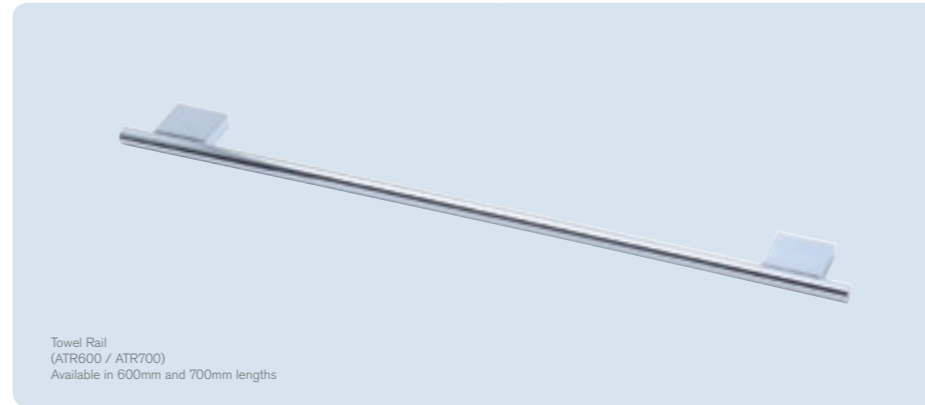

The **Accenti** Collection

Warmth and style are everywhere. It's just sometimes we overlook them.

This clever and versatile blend of spherical and square lines combine to suggest the characteristics of minimalism in a contemporary range.

Supplied in a polished chrome finish, The Accenti Collection is made with a high-quality chrome finish and comes with a three-year warranty.

DESIGNER