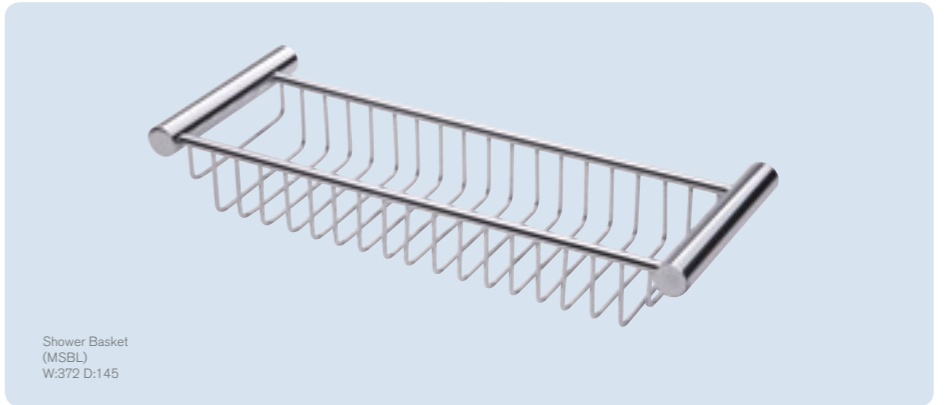

Towel Stirrup (MTRS)

Toilet Roll Holder (MTRN)

Robe Hook (MRH)

Soap Basket (MSB)

Shower Basket (MSBL)
W:372 D:145

Soap Dispenser (MSDD)

Towel Rack (Future Release) (MTRACK)
W:610 D:230 H:145

The **Metivo** Collection