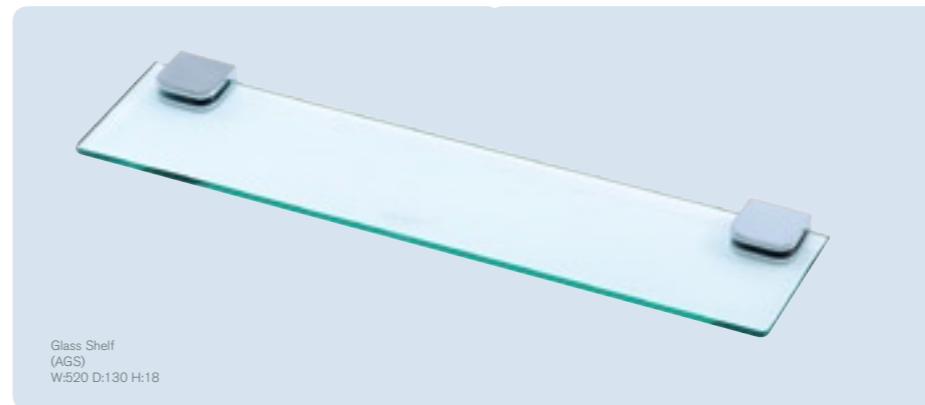

Soap Dish
(ASD)

Double Towel Rail
(ADTR600 / ADTR700)
Available in 600mm and 700mm lengths

Toothbrush Holder
(AT)

Glass Shelf
(AGS)
W:520 D:130 H:18

Soap Dispenser
(ASDD)

Robe Hook
(ARH)

Toilet Roll Holder
(ATRN)