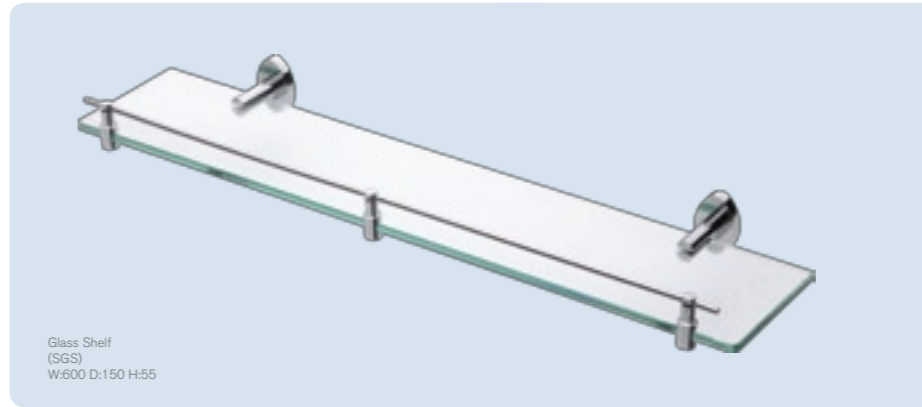

The Saville Collection

Elegant, subtle sophistication

The Saville style has a soft elegance of line combining subtle differences in shape to create its sophisticated design.

The Saville Collection features oval shapes creating a striking range with understated beauty. Saville features ceramic accessories and being constructed of brass with chrome finish, it carries a three year warranty.

Quarter 4 2007 release