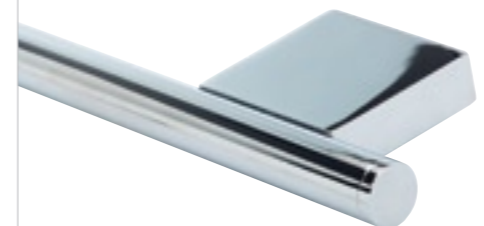

THE ACCENTI COLLECTION

PRODUCT CODES

PRODUCT	DIMENSIONS	SATIN	CHROME	WHITE	IVORY
Toilet Roll Holder		-	ATRN	-	-
Towel Stirrup		-	ATRS	-	-
Robe Hook		-	ARH	-	-
Single Towel Rail	600mm	-	ATR600	-	-
Single Towel Rail	700mm	-	ATR700	-	-
Double Towel Rail	600mm	-	ADTR600	-	-
Double Towel Rail	700mm	-	ADTR700	-	-
Soap Dish		-	ASD	-	-
Soap Dispenser - Brass Pump		-	ASDD	-	-
Toothbrush Holder		-	AT	-	-
Glass Shelf	520 x 130 x 18	-	AGS	-	-