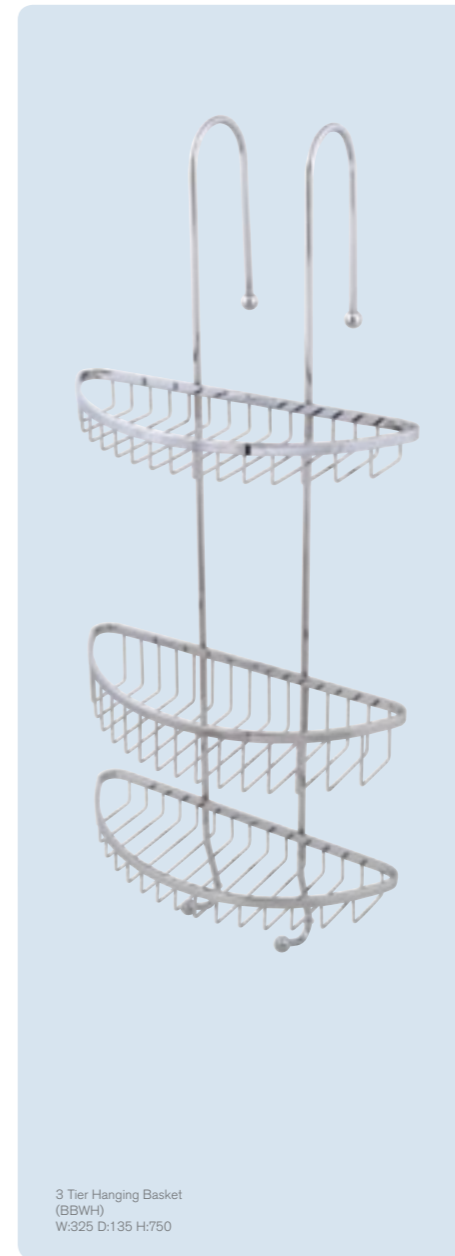

The **Brayden Basket** Collection

Simplify the clutter and create a space that combines function with fashion.

The bathroom can be busy or relaxing. Either way, you want to find what you need, where you need it.

The Brayden Basket Collection makes light (and stylish) work of bringing order to your personal items in shower, bath and vanity areas. A myriad of storage combinations is possible using this comprehensive range with wall

and corner options and baskets that hang over the shower panel or wall.

The range is made of chrome over stainless steel and comes with a ten-year warranty.

And you'll find the Brayden Basket Collection is equally useful and looks good in the kitchen as well.

STORAGE