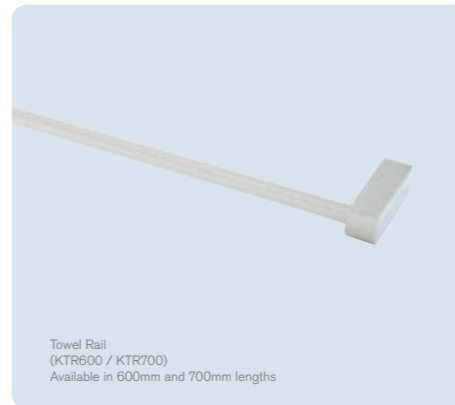

Soap Dish
(ASD)

Double Towel Rail
(ADTR600 / ADTR700)
Available in 600mm and 700mm lengths

Toothbrush Holder
(AT)

Glass Shelf
(AGS)
W:520 D:130 H:18

Soap Dispenser
(ASDD)

Robe Hook
(ARH)

Toilet Roll Holder
(ATRN)

With a core of brass, coated with quality chrome, the Callisto Collection comes with a three-year warranty.

Soap Dish (KSD)

Glass Shelf (KGS)
W:528 D:130 H:50

Towel Rail (KTR600 / KTR700)
Available in 600mm and 700mm lengths