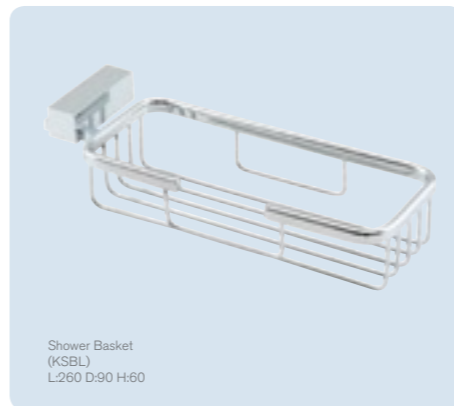

With a core of brass, coated with quality chrome, the Callisto Collection comes with a three-year warranty.

Soap Dish (KSD)

Glass Shelf (KGS)
W:528 D:130 H:50

Towel Rail (KTR600 / KTR700)
Available in 600mm and 700mm lengths

Double Towel Rail (KDTR600 / KDTR700)
Available in 600mm and 700mm lengths

Tumbler Holder (KT)

Shower Basket (KSBL)
L:260 D:90 H:60

Soap Basket (KSB)
W:175 D:110 H:40

Toilet Roll Holder (KTRN)

Robe Hook (KRH)