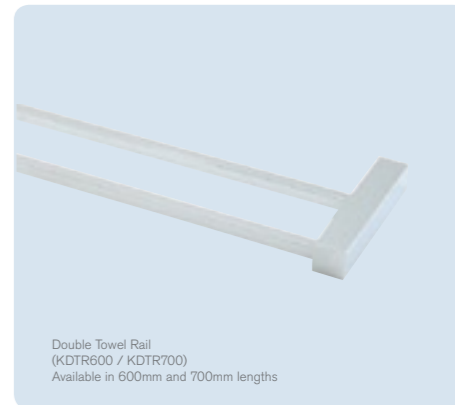

With a core of brass, coated with quality chrome, the Callisto Collection comes with a three-year warranty.

Soap Dish (KSD)

Glass Shelf (KGS)
W:528 D:130 H:50

Towel Rail (KTR600 / KTR700)
Available in 600mm and 700mm lengths

Double Towel Rail (KDTR600 / KDTR700)
Available in 600mm and 700mm lengths

Tumbler Holder (KT)

Shower Basket (KSBL)
L:260 D:90 H:60

Soap Basket (KSB)
W:175 D:110 H:40

Toilet Roll Holder (KTRN)

Robe Hook (KRH)