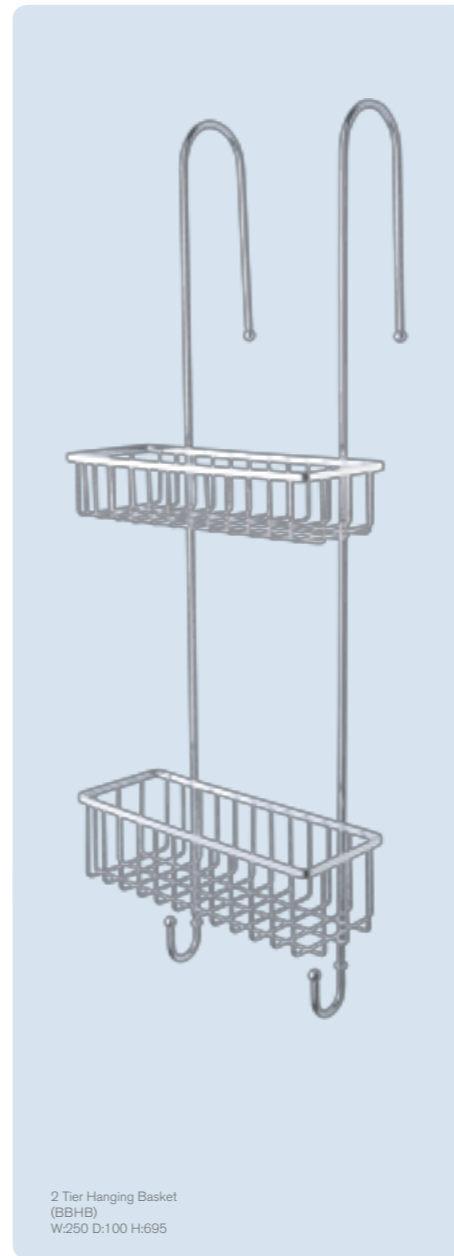

The **Brayden Basket** Collection

Simplify the clutter and create a space that combines function with fashion.

The bathroom can be busy or relaxing. Either way, you want to find what you need, where you need it.

The Brayden Basket Collection makes light (and stylish) work of bringing order to your personal items in shower, bath and vanity areas. A myriad of storage combinations is possible using this comprehensive range with wall

and corner options and baskets that hang over the shower panel or wall.

The range is made of chrome over stainless steel and comes with a ten-year warranty.

And you'll find the Brayden Basket Collection is equally useful and looks good in the kitchen as well.

STORAGE