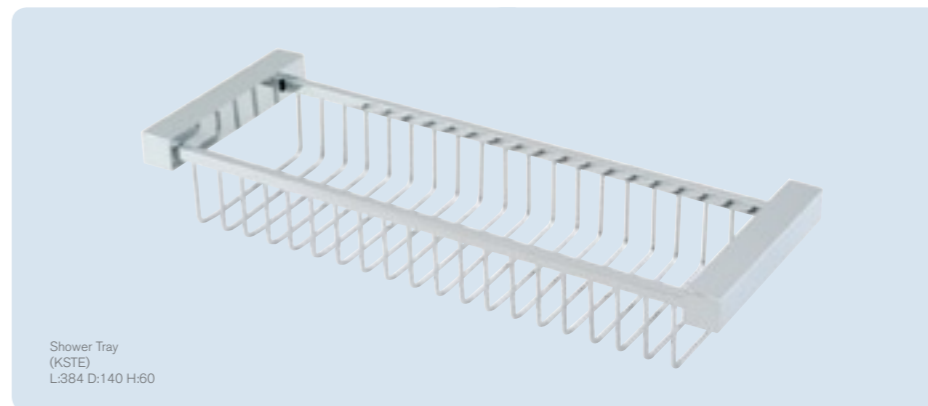

Soap Dispenser (KSDD)

Corner Basket (KCB)
L:210 D:180 H:60

Towel Stirrup (KTRS)

Towel Rack (Future Release) (KTRACK)

Shower Tray (KSTE)
L:384 D:140 H:60

DESIGNER

The **Vivani** Collection

A confident and self assured statement of style.