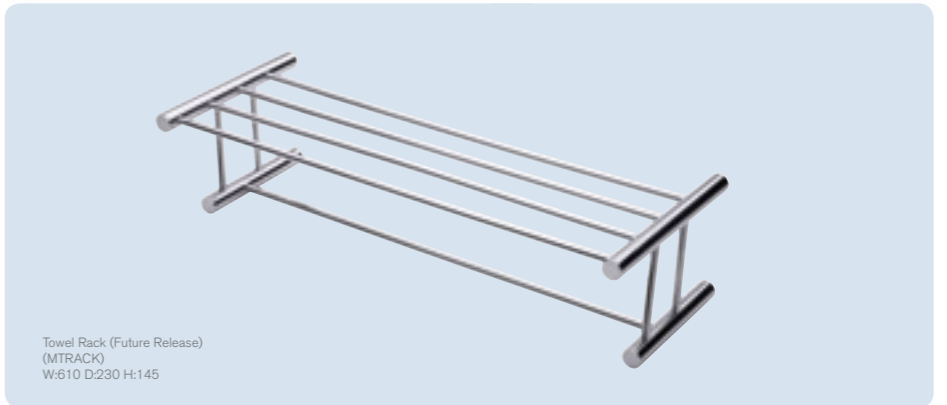

Towel Stirrup (MTRS)

Toilet Roll Holder (MTRN)

Robe Hook (MRH)

Soap Basket (MSB)

Shower Basket (MSBL)
W:372 D:145

Soap Dispenser (MSDD)

Towel Rack (Future Release) (MTRACK)
W:610 D:230 H:145

The **Metivo** Collection