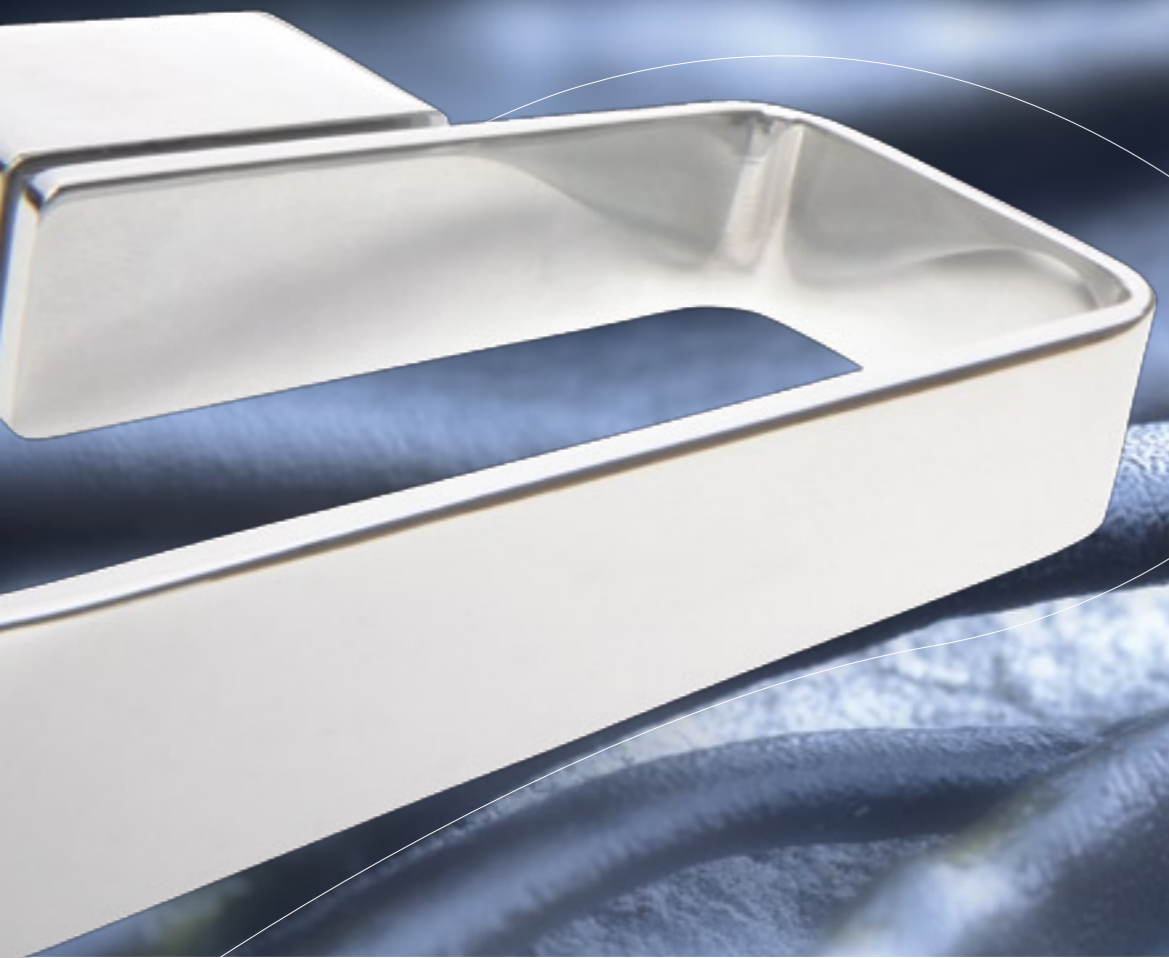

The Studio 1 Collection

It's recognising the influence of bold ideals

It's no surprise that to create a modern design, one has to consider how the past has influenced the present.

Coming to the fore is the ideal that people today can learn to live in harmony with nature; with design so well integrated that nature and building become part of a unified and interrelated composition.

The Studio 1 collection, designed with the future in mind and for the mind of one who appreciates the legacy of powerful ideals. Hence the bold and strong styling, but empathetic to the form of nature.

The Studio1 collection is constructed from brass with a chrome finish and naturally a three year warranty ensures it will stand the test of time.