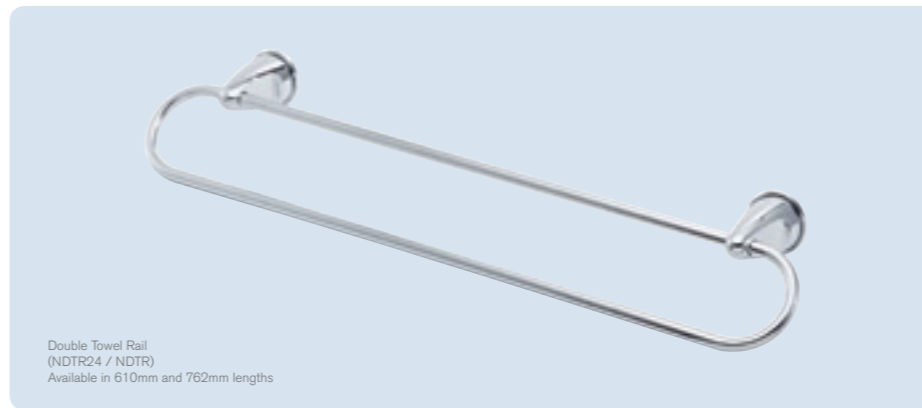

EVERYDAY

The **Nexus** Collection

It's easy to find the hidden treasures when you know where to look.

Nexus comes in any of four finishes: white, ivory, chrome, or satin chrome, as well as gold and chrome trim rings. Nexus gives you even more flexibility, given the single towel rail can be cut to a length that suits, which is great for small bathrooms where wall space may be an issue.

The Nexus Collection comes with a three-year warranty.

Towel Rail (NTR)
L: 762mm

Robe Hook (NRH)

Double Towel Rail (NDTR24 / NDTR)
Available in 610mm and 762mm lengths

Toilet Roll Holder (NTRN)

Shelf (NS)
W:460 D:100 H:57