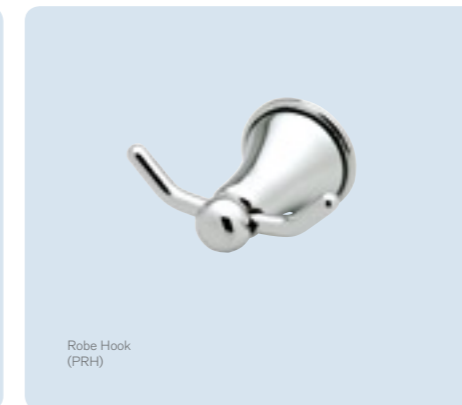

Glass Shelf
(PGS)
W:510 D:120 H:57

Shelf
(PS)
W:460 D:100 H:57

Towel Rail
(PTR24 / PTR)
Available in 610mm and 762mm lengths

Double Towel Rail
(PDTR24 / PDTR)
Available in 610mm and 762mm lengths

Towel Stirrup
(PTRS)

Soap Dish
(PSD)

Robe Hook
(PRH)

Toilet Roll Holder
(PTRN)

Toothbrush Holder
(PTBH)

Grab Bar
(PGB)
W:400 D:80 H:45
Available in chrome only

Robe Hook (CRH)

Glass Shelf (CGS)
W:500 D:105 H:30

Towel Rail (CTR / CTR24)
Available in 610mm and 762mm lengths

Toothbrush Holder (CTBH)
Glass tumbler sold separately (PGT)

Double Towel Rail (CDTR / CDTR24)
Available in 610mm and 762mm lengths

Towel Stirrup (CTRS)

Soap Dish (CSD)

Toilet Brush (CBRUSH)

Toilet Roll Holder (CTRN)