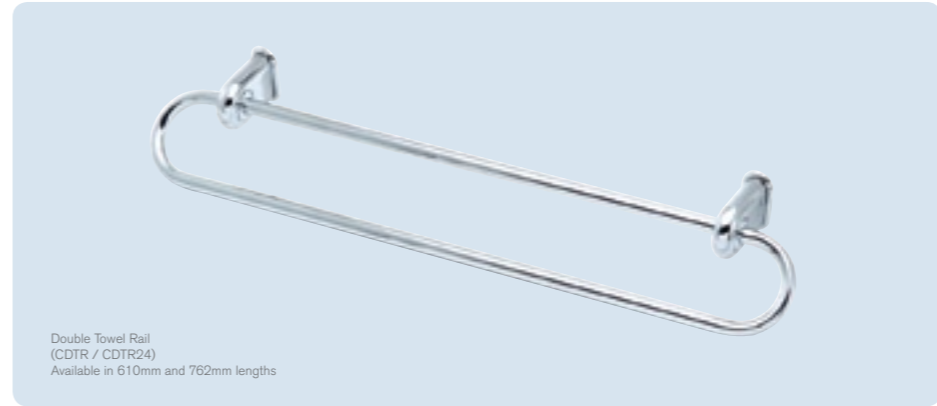

Design is also more than appearance. The double mounted pillars ensure Genesis accessories cannot twist loose while the 304 grade solid stainless steel used in the Genesis

construction is renowned for its durability and use in the marine environment.

Soap Dish
(PSD)

Robe Hook
(PRH)

Toilet Roll Holder
(PTRN)

Toothbrush Holder
(PTBH)

Grab Bar
(PGB)
W:400 D:80 H:45
Available in chrome only

Robe Hook (CRH)

Glass Shelf (CGS)
W:500 D:105 H:30

Towel Rail (CTR / CTR24)
Available in 610mm and 762mm lengths

Toothbrush Holder (CTBH)
Glass tumbler sold separately (PGT)

Double Towel Rail (CDTR / CDTR24)
Available in 610mm and 762mm lengths

Towel Stirrup (CTRS)

Soap Dish (CSD)

Toilet Brush (CBRUSH)

Toilet Roll Holder (CTRN)