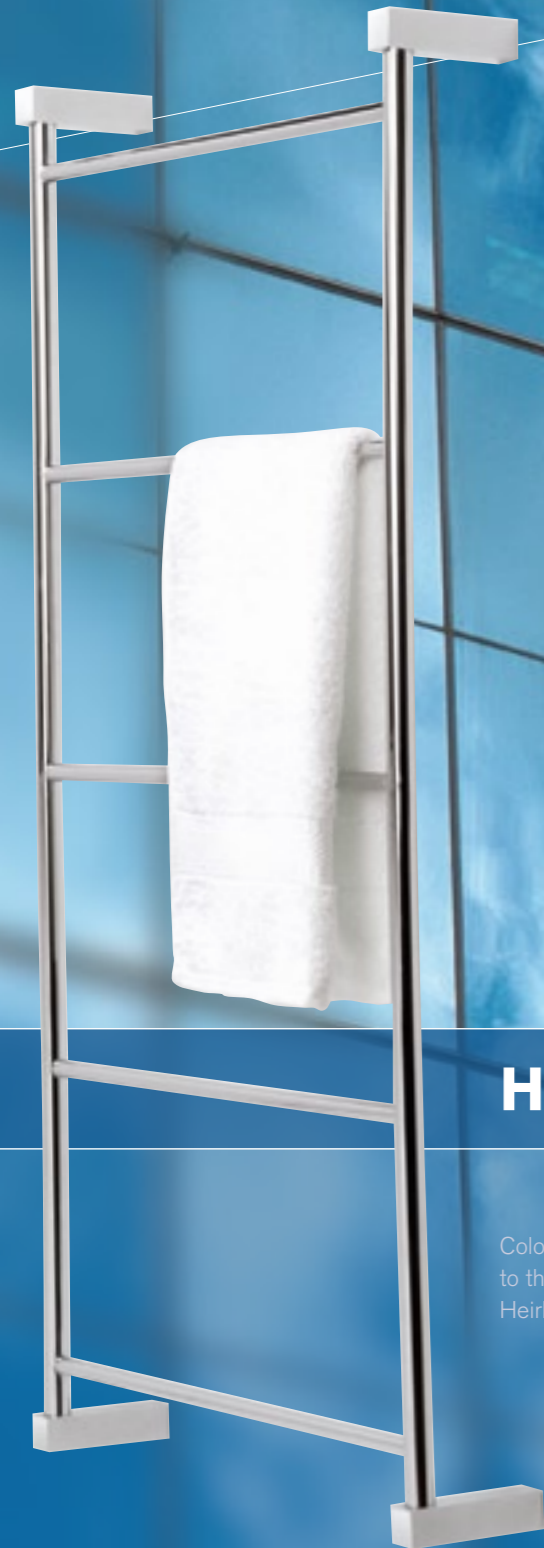

Heirloom Towel Frames Collection

Colour and texture are design staples brought to the fore when towels are displayed on the Heirloom Towel Frames Collection.

Hanging towels vertically, ladder style, allows towels to be easily accessed and organized and a towel frame adds an eye-catching feature to your bathroom design.

Available in various sizes, Standard (610mm wide) and Slimline (460mm wide), these towel frames are made of either quality chrome on brass, or chrome on alloy and come with a three-year warranty.