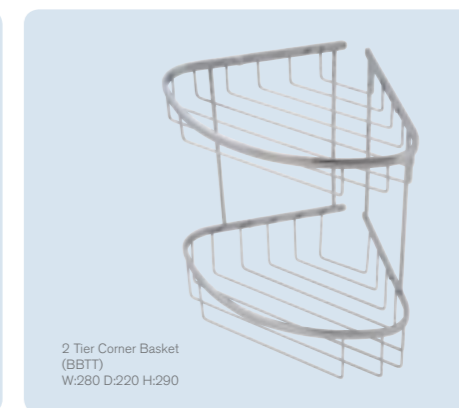

2 Tier Hanging Shower Rose Basket (BBSB)
W:250 D:100 H:695

2 Tier Hanging Basket (BBHB)
W:250 D:100 H:695

3 Tier Hanging Basket (BBWH)
W:325 D:135 H:750

Corner Rack (BBCR)
W:265 D:200 H:50

Corner Basket (BBCB)
W:305 D:230 H:75

Curved Wall Basket (BBWB)
W:325 D:130 H:75

Sponge Rack (BBSP)
W:200 D:97 H:35

Soap Rack (BBSO)
W:128 D:97 H:35

2 Tier Corner Basket (BBTT)
W:280 D:220 H:290

STORAGE

The **Diva** Collection

Every now and then we encounter pure ingenuity and we wonder how we did without it.