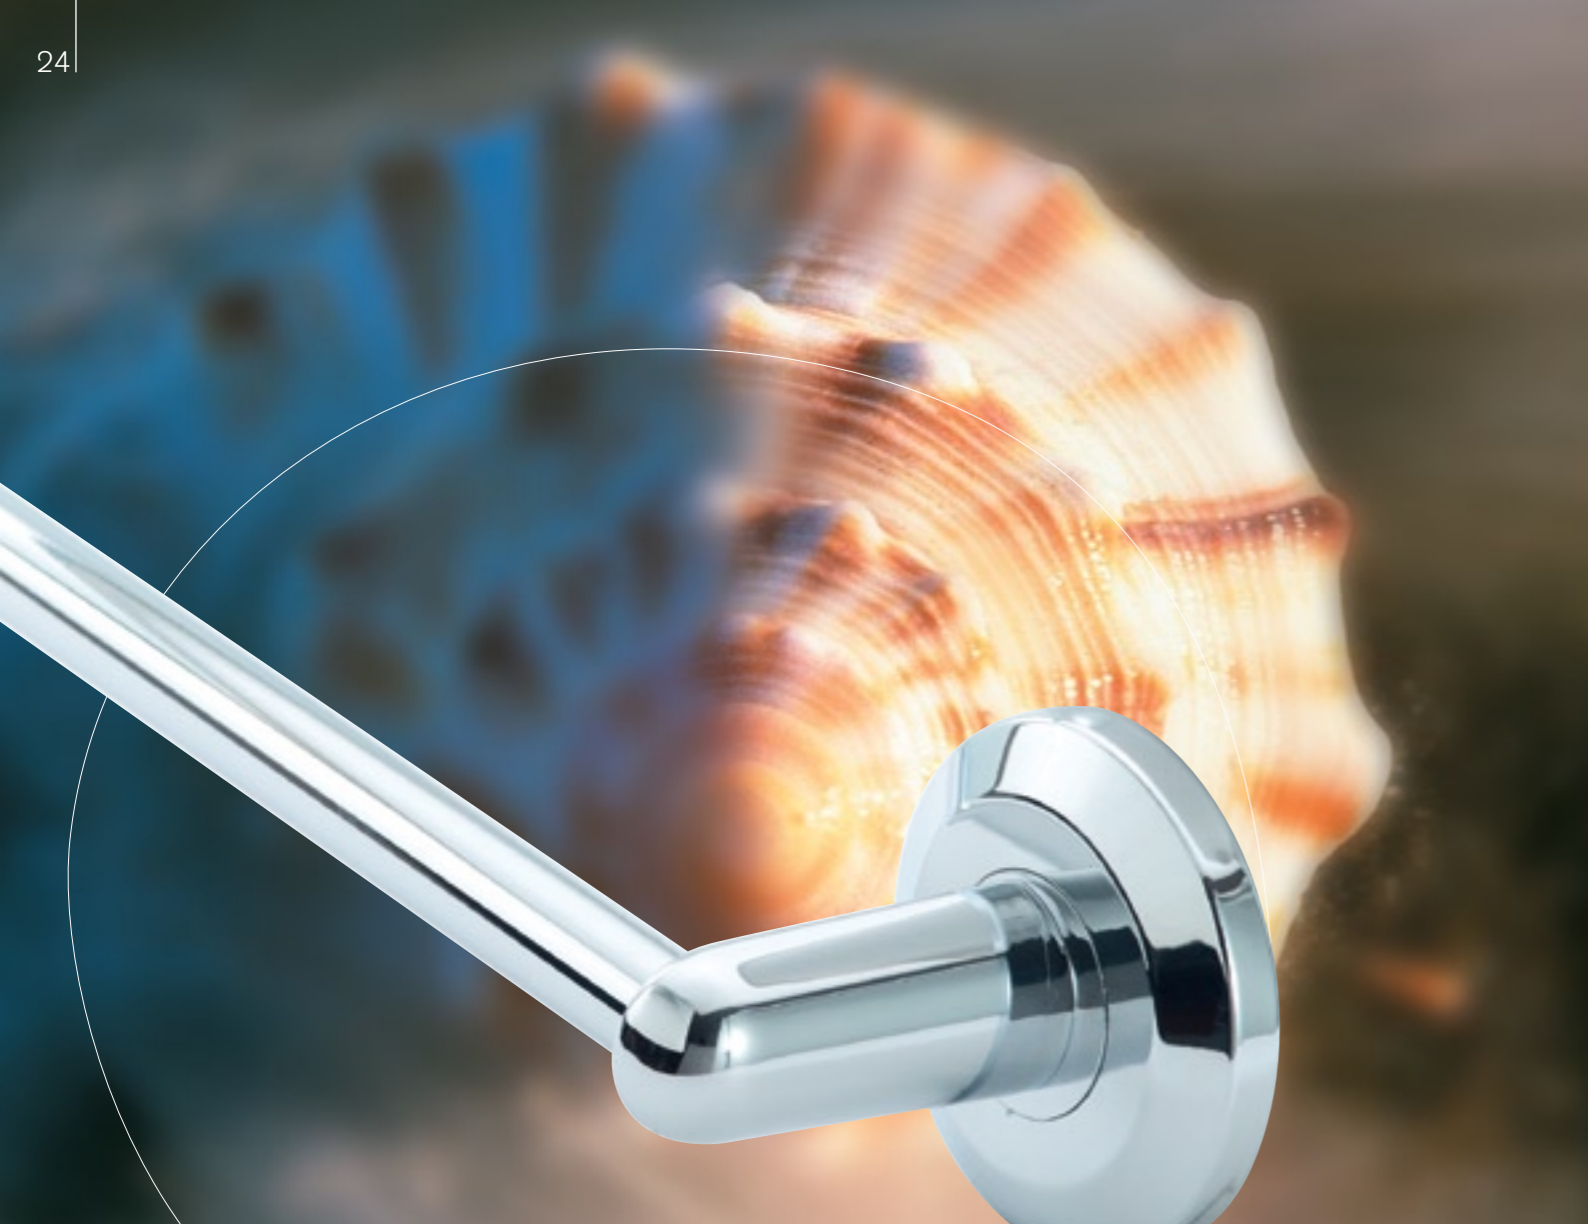

Towel Stirrup (NTRS)

Soap Dish (NSD)

Toothbrush Holder (NTBH)
Glass tumbler sold separately (PGT)

EVERYDAY

The **Turelle** Collection

Relax in the company of tradition, with a twist of the contemporary.

It's a wonderful thing to find a bathroom accessory range that will ride out passing fashion trends.