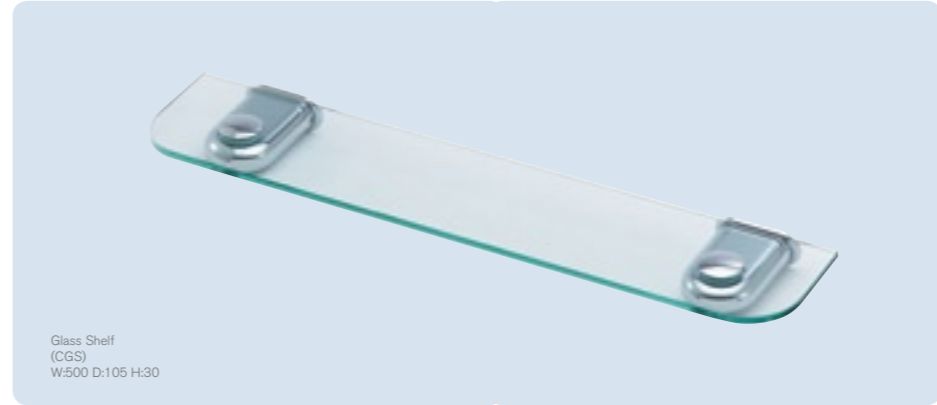

Soap Dish
(PSD)

Robe Hook
(PRH)

Toilet Roll Holder
(PTRN)

Toothbrush Holder
(PTBH)

Grab Bar
(PGB)
W:400 D:80 H:45
Available in chrome only

Robe Hook (CRH)

Glass Shelf (CGS)
W:500 D:105 H:30

Towel Rail (CTR / CTR24)
Available in 610mm and 762mm lengths