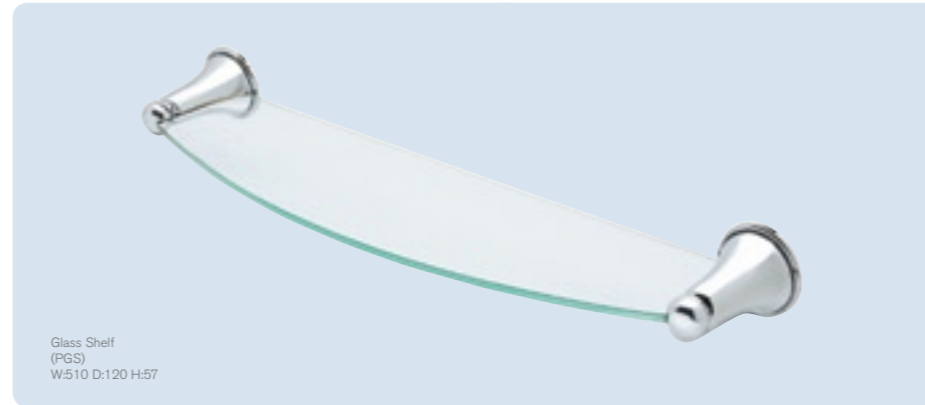

The **Pastels** Collection

Bathed in the freshness of something so classic you can't help but feel inspired.

The soft, stylish Pastel Collection, as one of Heirloom's longest-standing ranges, epitomizes 'classic'. Its appeal is due to its elegant form and its versatility coming in three finishes – white, ivory and chrome. The range includes a fixed towel warmer in white or ivory.

The timeless look and hard-wearing finish of the Pastels Collection will continue well past the three-year warranty. With the added choice of gold and chrome trim rings, creating your own sense of classic is easy.