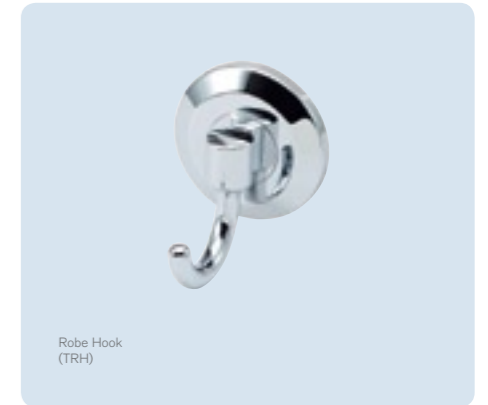

The **Turelle** Collection

Relax in the company of tradition, with a twist of the contemporary.

It's a wonderful thing to find a bathroom accessory range that will ride out passing fashion trends.

The Turelle Collection's chrome finish adds a contemporary twist to its classic sense of style, its clean lines and smooth curves. It's perfect for restoration as well, the styling allowing you to hide any previous fixture holes.

The Turelle Collection's three-year warranty ensures it will set its own tradition and stand the test of time.

EVERYDAY