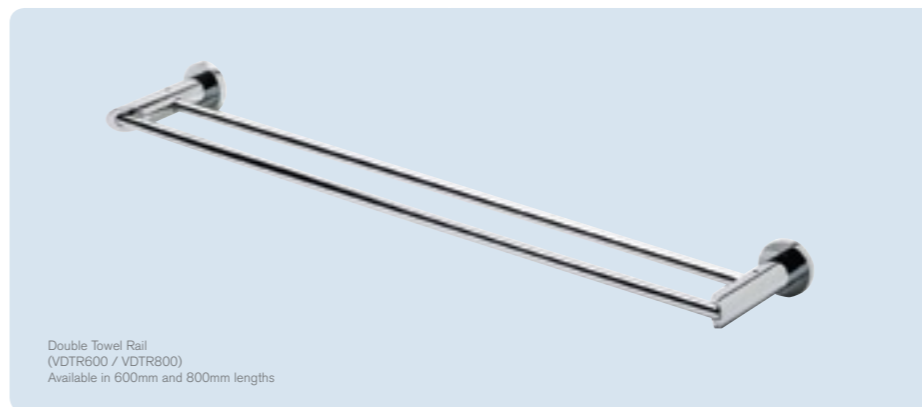

Design is also more than appearance. The double mounted pillars ensure Genesis accessories cannot twist loose while the 304 grade solid stainless steel used in the Genesis

construction is renowned for its durability and use in the marine environment.

The Vivani Collection is chrome over solid brass, with a three-year warranty.

Single Towel Rail (VTR600 / VTR800)
Available in 600mm and 800mm lengths

Toilet Roll Holder (VTRN)

Double Towel Rail (VDTR600 / VDTR800)
Available in 600mm and 800mm lengths