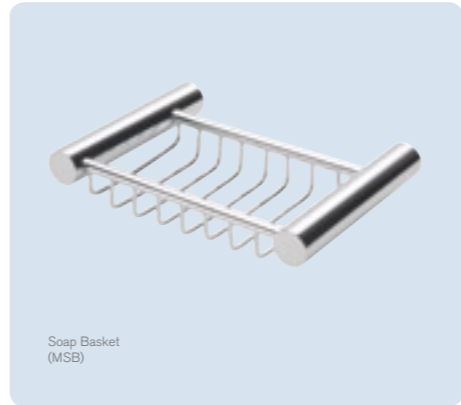

Towel Rack
(GTRACK)
W:625 D:236 H:115

Hand Towel Rail
(GTR374)
L: 374mm

Toothbrush Holder & Tumbler
(GTBH)

Spare Toilet Roll Holder
(GSTRN)

Towel Stirrup
(GTRS)

Toilet Roll Holder
(GTRN)
Toilet Roll Holder shown with backing plate in place
Optional for all products

Double Toilet Roll Holder
(GDTRN)

Toilet Roll Holder
(GTRN)

Soap Dish (MSD)

Glass Shelf (MGS)
W:535 D:125

Double Towel Rail (MDTR600 / MDTR750)
Available in 600mm and 750mm lengths

Tumbler Holder (MT)

Single Towel Rail (MTR350 / MTR600 / MTR750)
Available in 375mm, 600mm and 750mm lengths

Towel Stirrup (MTRS)

Toilet Roll Holder (MTRN)

Robe Hook (MRH)

Soap Basket (MSB)

Shower Basket (MSBL)
W:372 D:145

Soap Dispenser (MSDD)

Towel Rack (Future Release) (MTRACK)
W:610 D:230 H:145

The **Metivo** Collection