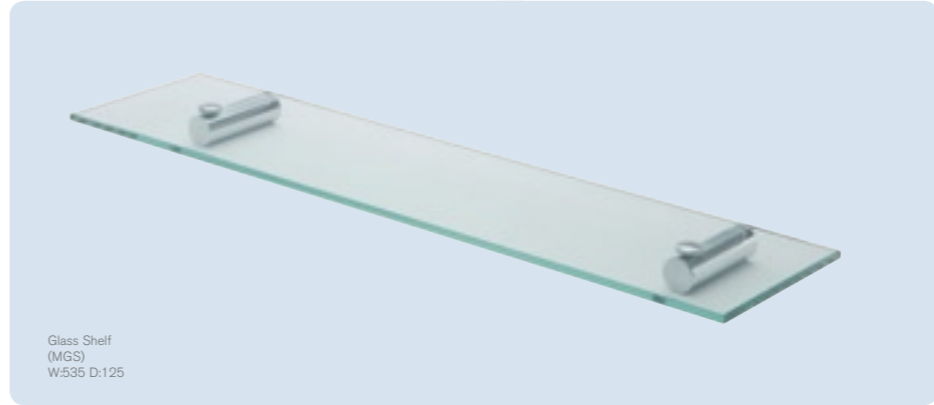

Design is also more than appearance. The double mounted pillars ensure Genesis accessories cannot twist loose while the 304 grade solid stainless steel used in the Genesis

construction is renowned for its durability and use in the marine environment.

Draw Pull (Pair)
(GDP)

Glass Shelf
(GGS)
W:500 D:100 H:27

Towel Rail
(GTR600 / GTR900)
Available in 600mm and 900mm lengths

Double Towel Rail
(GDTR600 / GDTR900)
Available in 600mm and 900mm lengths

Robe Hook (Pair)
(GRH)

Towel Rack
(GTRACK)
W:625 D:236 H:115

Hand Towel Rail
(GTR374)
L: 374mm

Toothbrush Holder & Tumbler
(GTBH)

Spare Toilet Roll Holder
(GSTRN)

Towel Stirrup
(GTRS)

Toilet Roll Holder
(GTRN)
Toilet Roll Holder shown with backing plate in place
Optional for all products

Double Toilet Roll Holder
(GDTRN)

Toilet Roll Holder
(GTRN)

Soap Dish (MSD)

Glass Shelf (MGS)
W:535 D:125

Double Towel Rail (MDTR600 / MDTR750)
Available in 600mm and 750mm lengths

Tumbler Holder (MT)

Single Towel Rail (MTR350 / MTR600 / MTR750)
Available in 375mm, 600mm and 750mm lengths