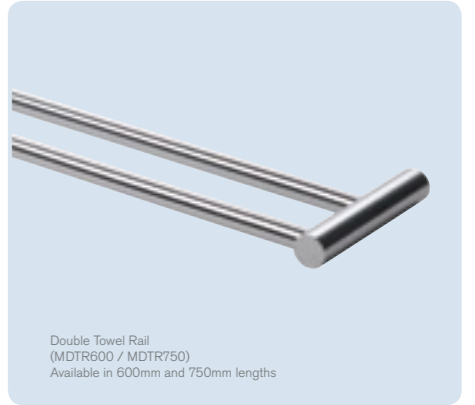

Double Toilet Roll Holder
(GDTRN)

Toilet Roll Holder
(GTRN)

Soap Dish (MSD)

Glass Shelf (MGS)
W:535 D:125

Double Towel Rail (MDTR600 / MDTR750)
Available in 600mm and 750mm lengths

Tumbler Holder (MT)

Single Towel Rail (MTR350 / MTR600 / MTR750)
Available in 375mm, 600mm and 750mm lengths