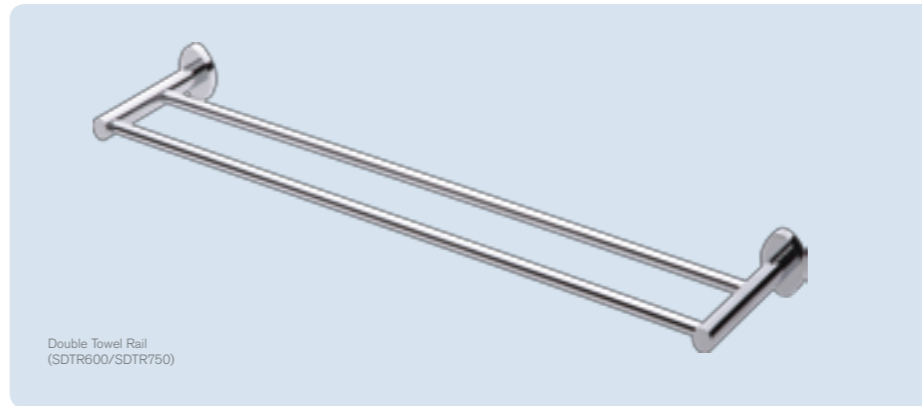

Glass Shelf (SGS)
W:600 D:150 H:55