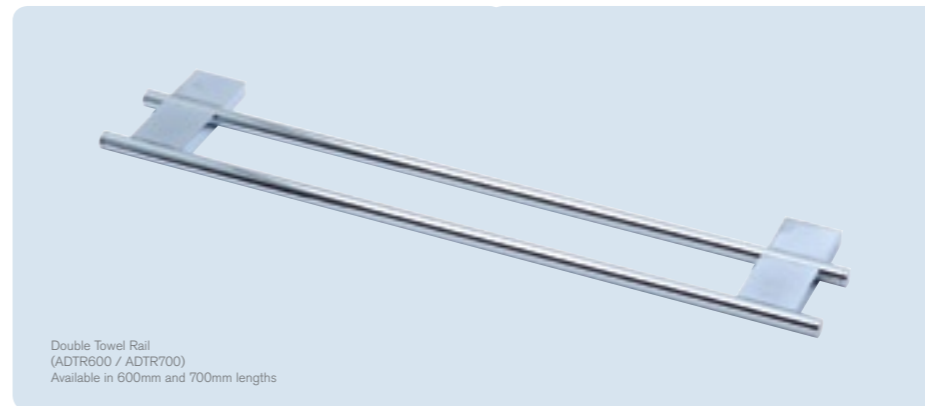

Towel Rail
(ATR600 / ATR700)
Available in 600mm and 700mm lengths