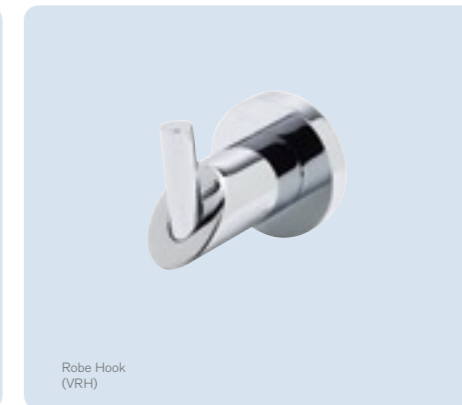

Design is also more than appearance. The double mounted pillars ensure Genesis accessories cannot twist loose while the 304 grade solid stainless steel used in the Genesis

construction is renowned for its durability and use in the marine environment.

The Vivani Collection is chrome over solid brass, with a three-year warranty.

Single Towel Rail (VTR600 / VTR800)
Available in 600mm and 800mm lengths

Toilet Roll Holder (VTRN)

Double Towel Rail (VDTR600 / VDTR800)
Available in 600mm and 800mm lengths

Towel Stirrup (VTRS)

Glass Shelf (VGS)
W:605 D:135

Soap Dish (VSD)

Tumbler Holder (VT)

Soap Dispenser (VSDD)

Robe Hook (VRH)

DESIGNER

The **Pastels** Collection