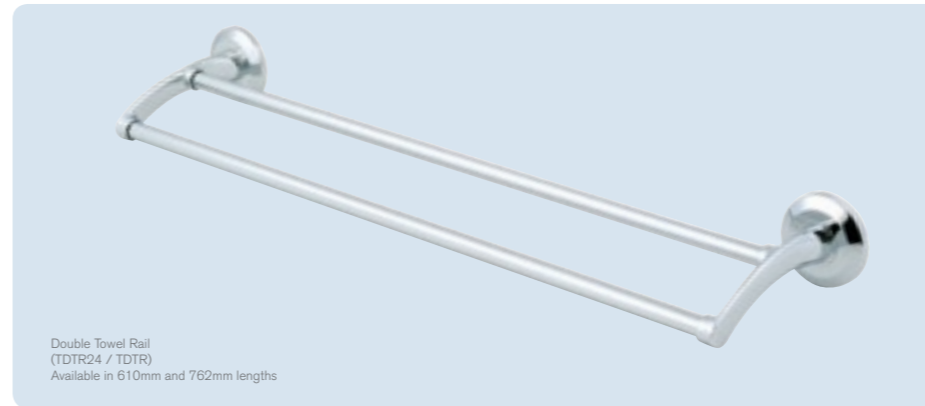

Towel Stirrup (NTRS)

Soap Dish (NSD)

Toothbrush Holder (NTBH)
Glass tumbler sold separately (PGT)

EVERYDAY

The **Turelle** Collection

Relax in the company of tradition, with a twist of the contemporary.

It's a wonderful thing to find a bathroom accessory range that will ride out passing fashion trends.

The Turelle Collection's chrome finish adds a contemporary twist to its classic sense of style, its clean lines and smooth curves. It's perfect for restoration as well, the styling allowing you to hide any previous fixture holes.

The Turelle Collection's three-year warranty ensures it will set its own tradition and stand the test of time.

Towel Rail (TTR24 / TTR)
Available in 610mm and 762mm lengths

Robe Hook (TRH)

Double Towel Rail (TDTR24 / TDTR)
Available in 610mm and 762mm lengths